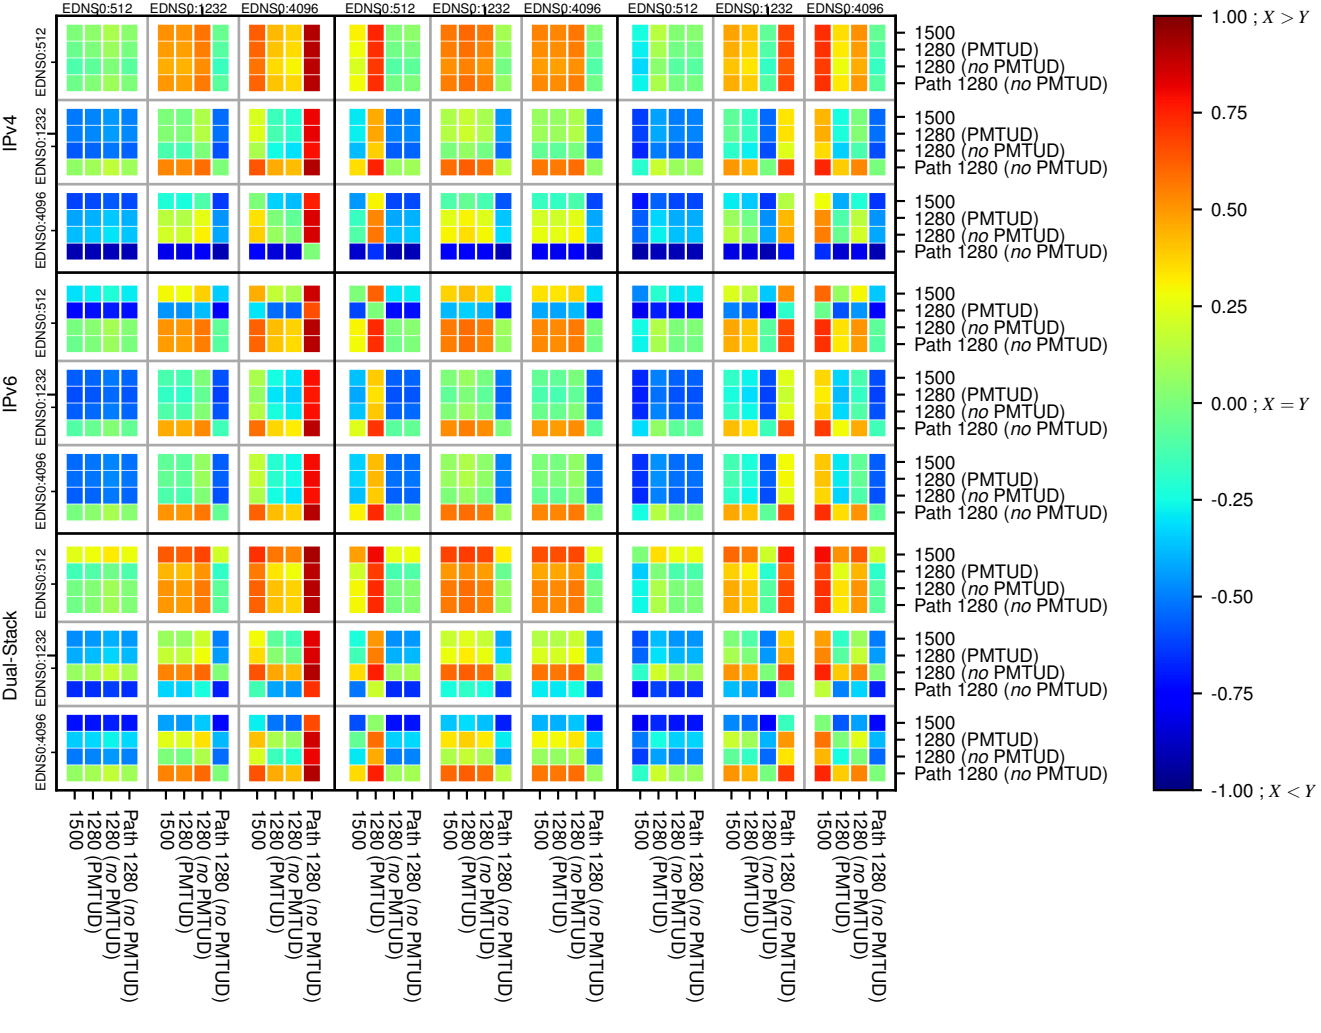

### All Zones without DNSSEC returning NOERROR for '.nl'

### All Zones with DNSSEC returning NOERROR for '.nl'