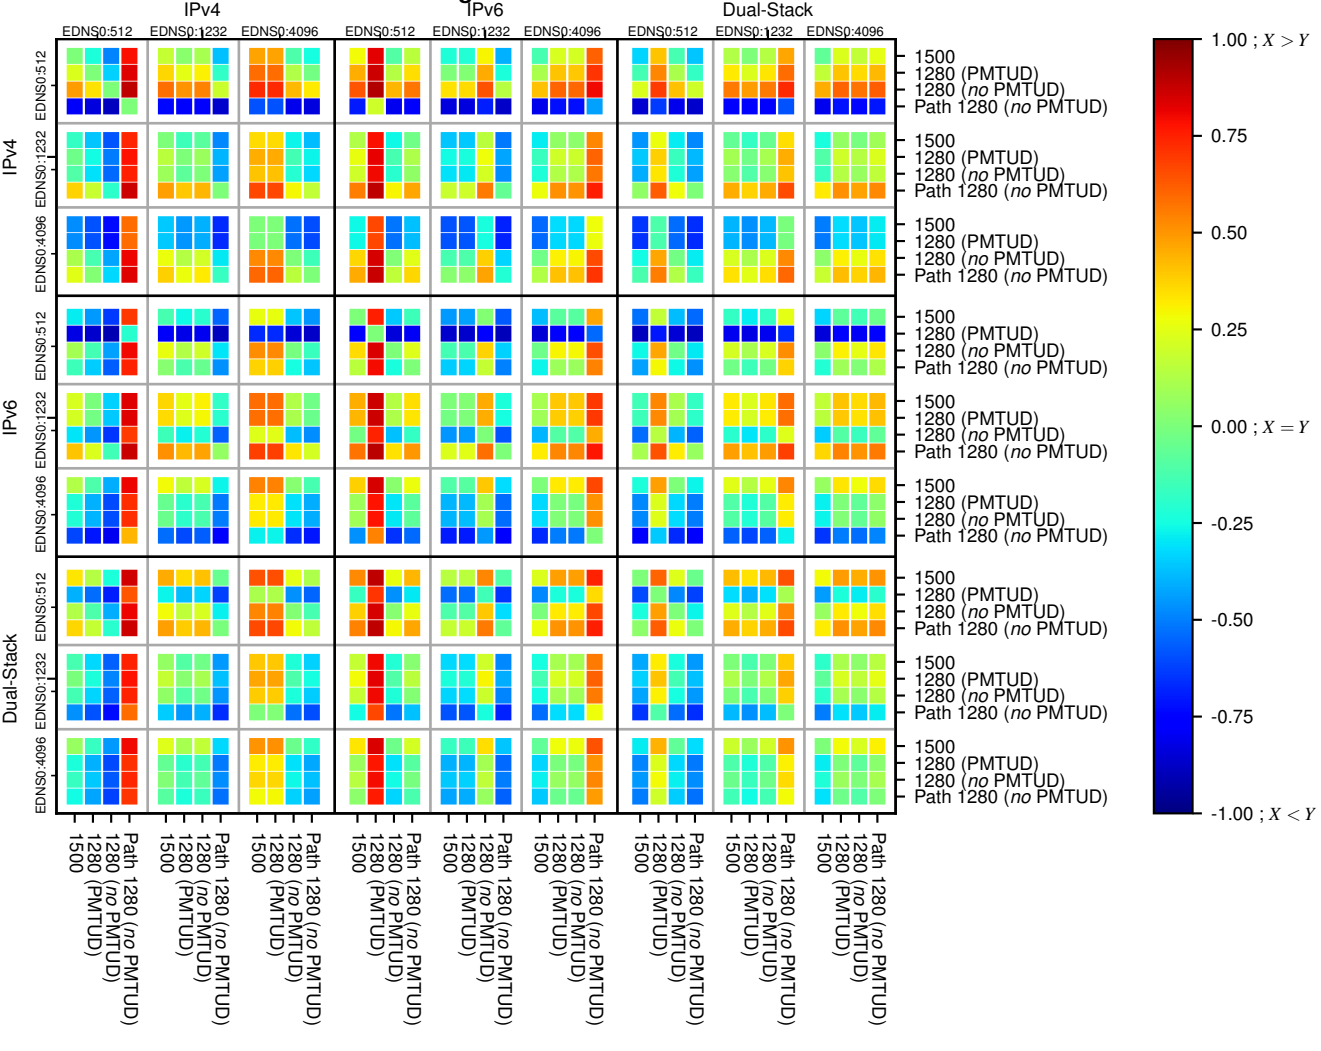

### All Zones without DNSSEC returning NOERROR for '.nl'

### All Zones with DNSSEC returning NOERROR for '.nl'