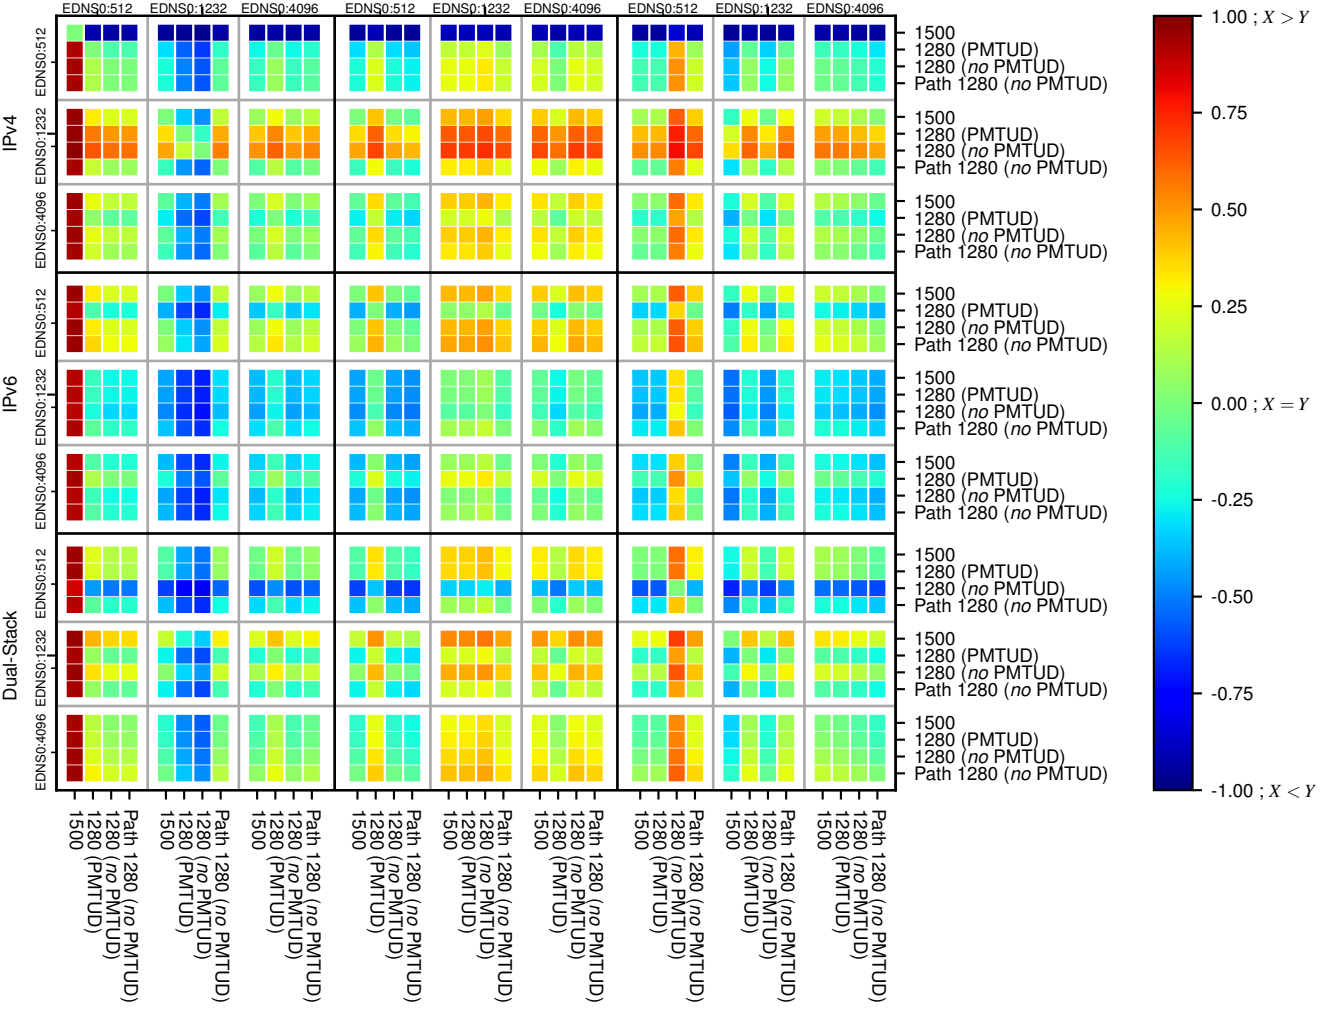

All Zones without DNSSEC returning NOERROR for '.se'

All Zones with DNSSEC returning NOERROR for '.se'

All Zones returning NOERROR for '.se'