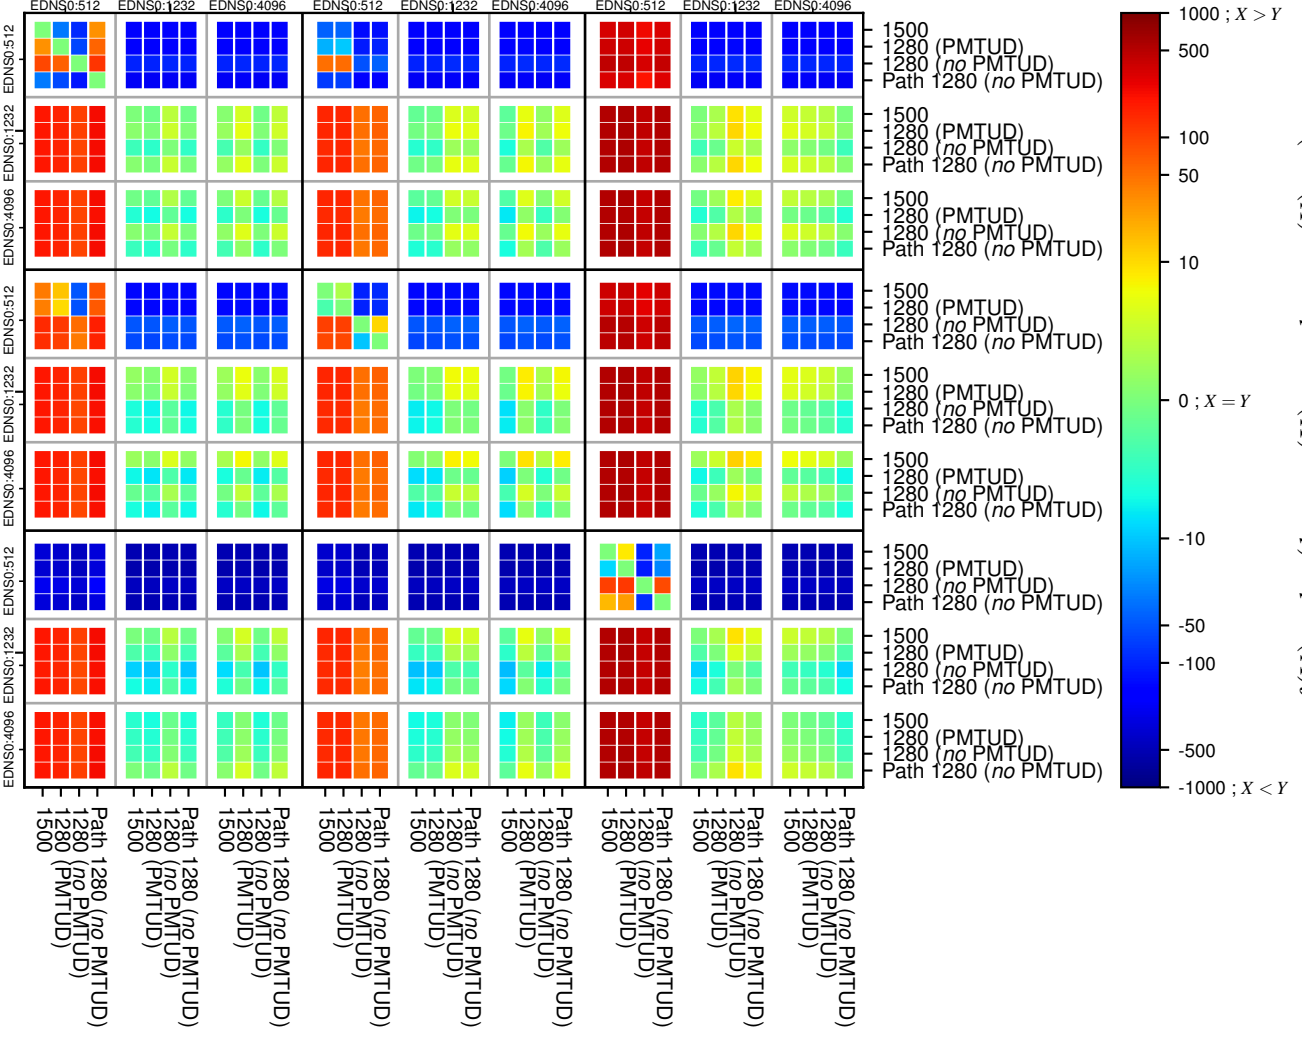

All Zones without DNSSEC returning NOERROR for '.de'

All Zones with DNSSEC returning NOERROR for '.de'

All Zones returning NOERROR for '.de'