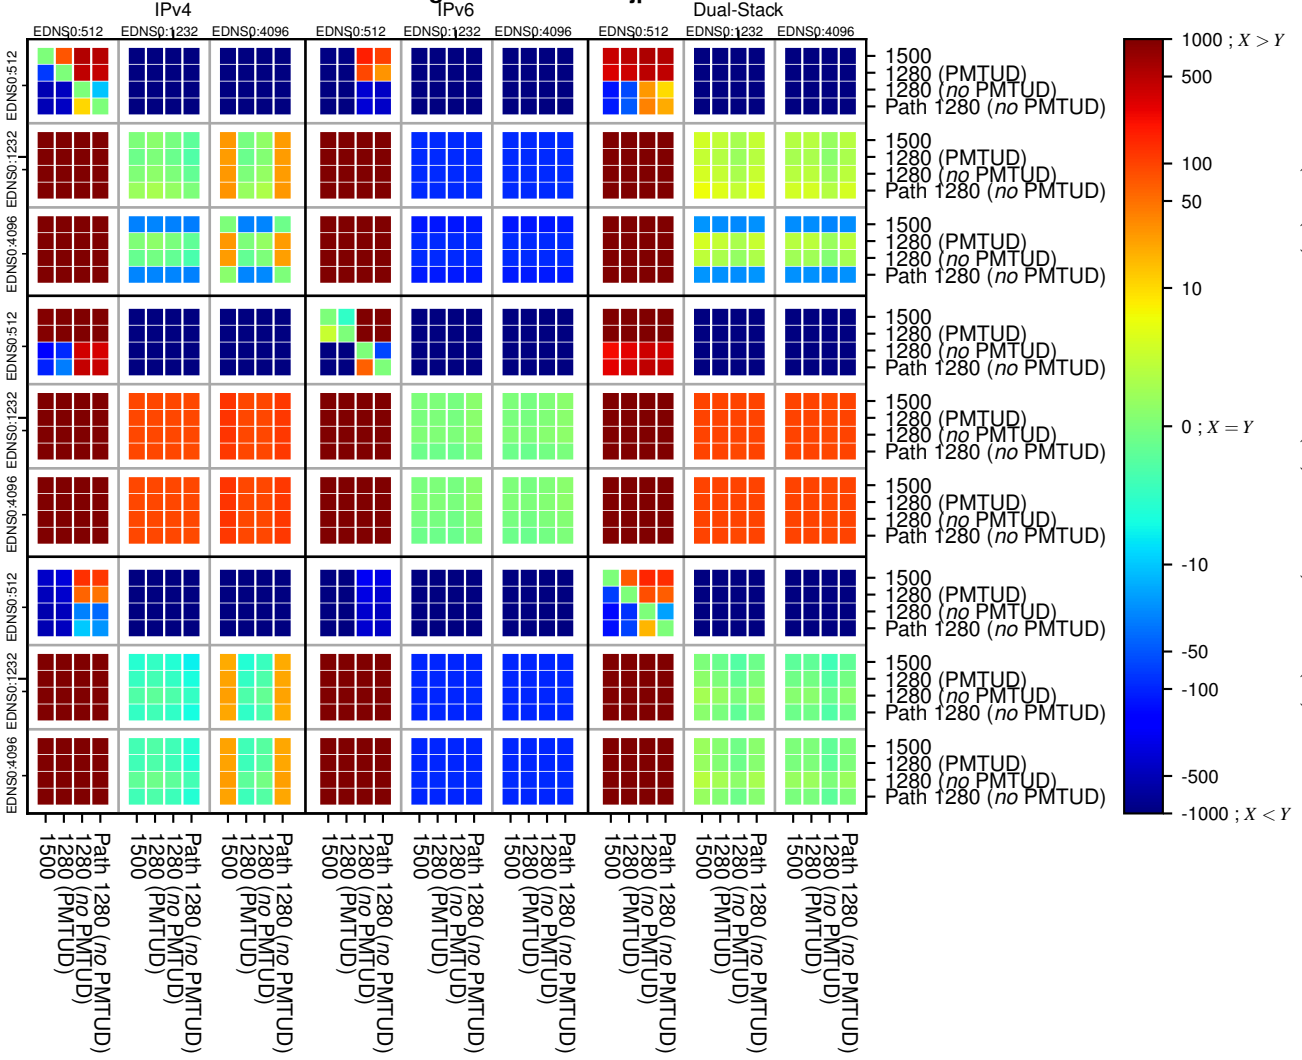

All Zones without DNSSEC returning NOERROR for '.jp'

All Zones with DNSSEC returning NOERROR for '.jp'

All Zones returning NOERROR for '.jp'