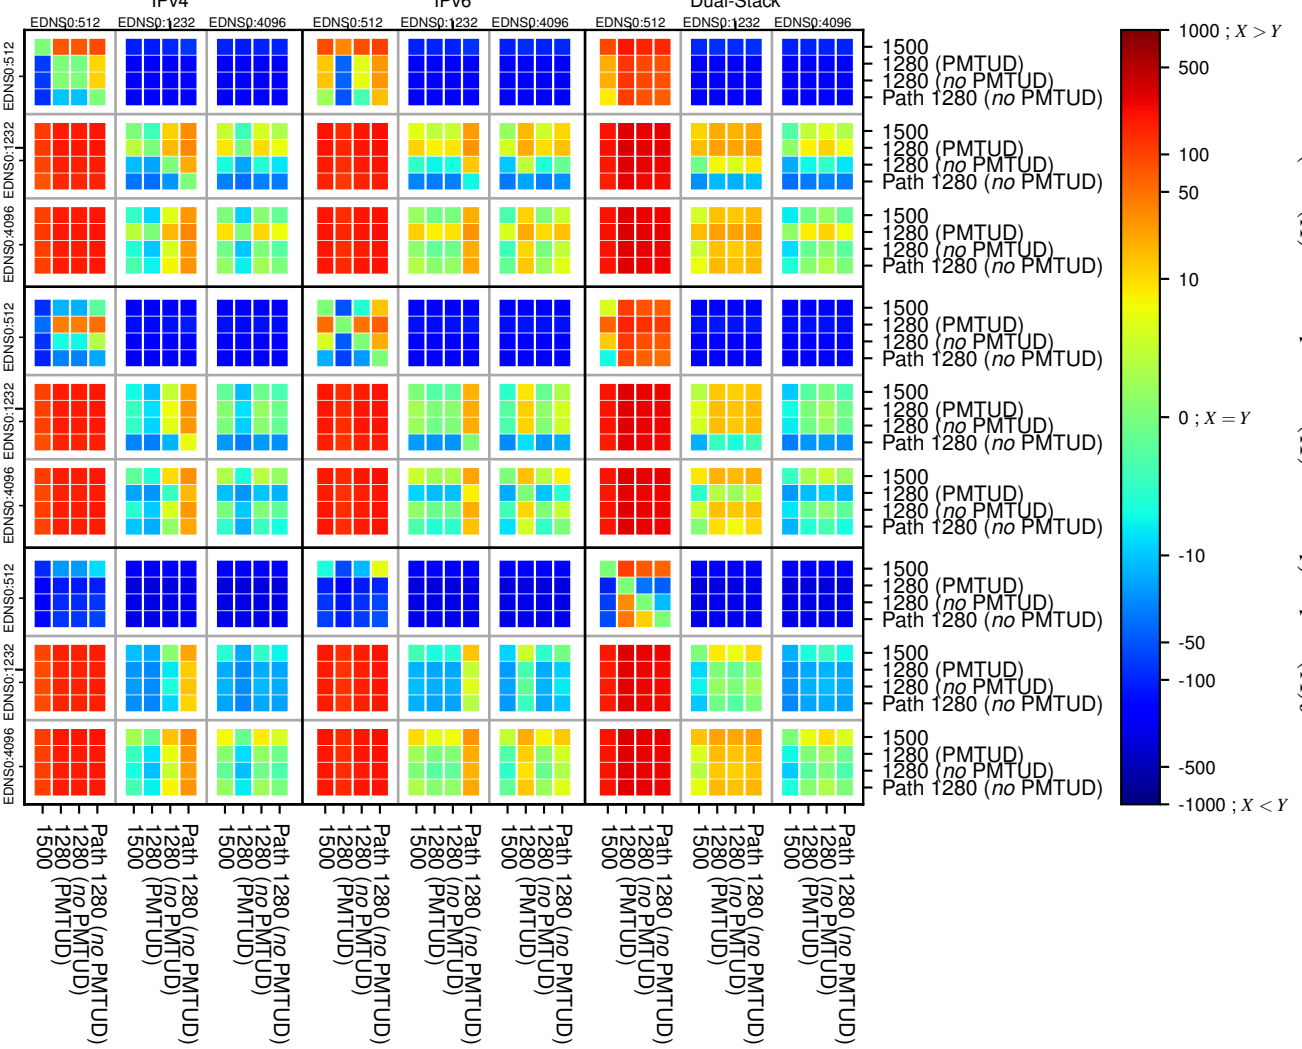

All Zones with DNSSEC returning NOERROR for '.se'