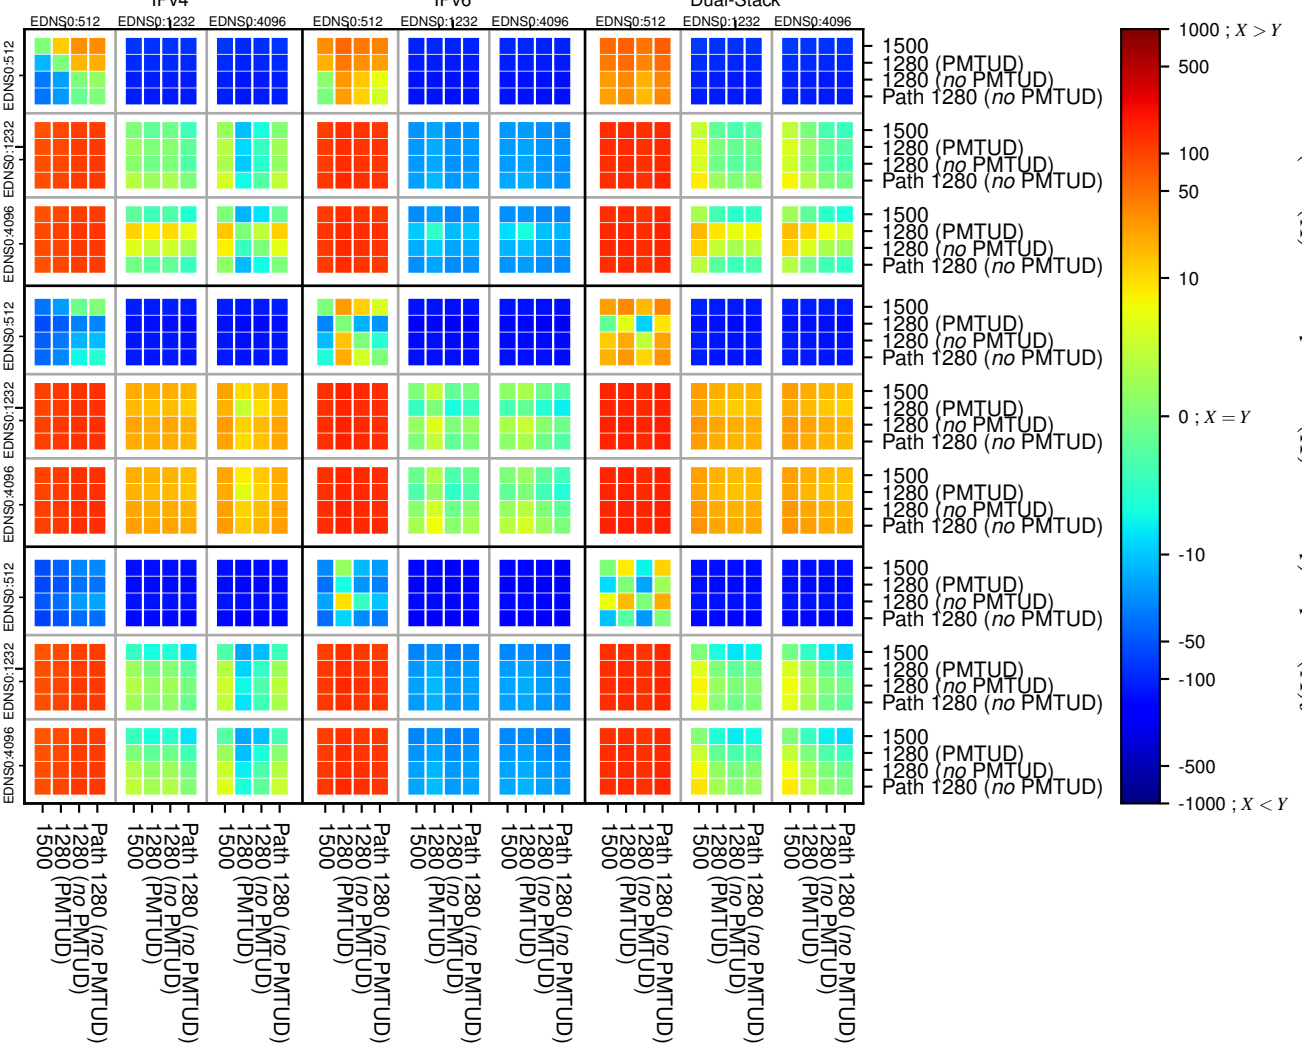

### All Zones without DNSSEC returning NOERROR for '.se'