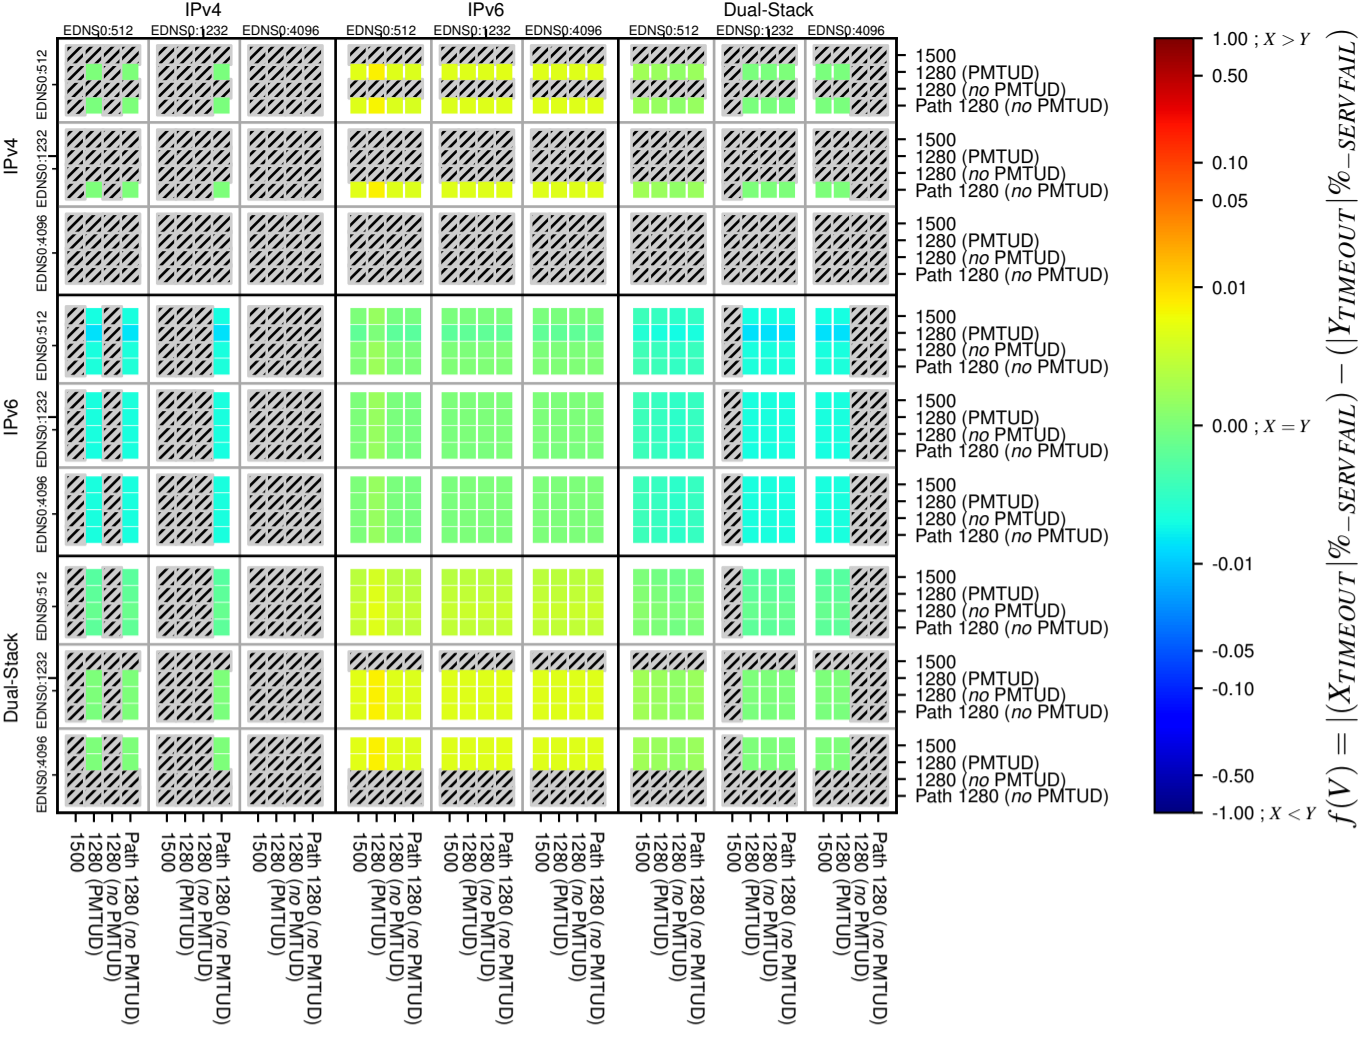

All Zones without DNSSEC for '.de'

All Zones with DNSSEC for '.de'

All Zones for '.de'