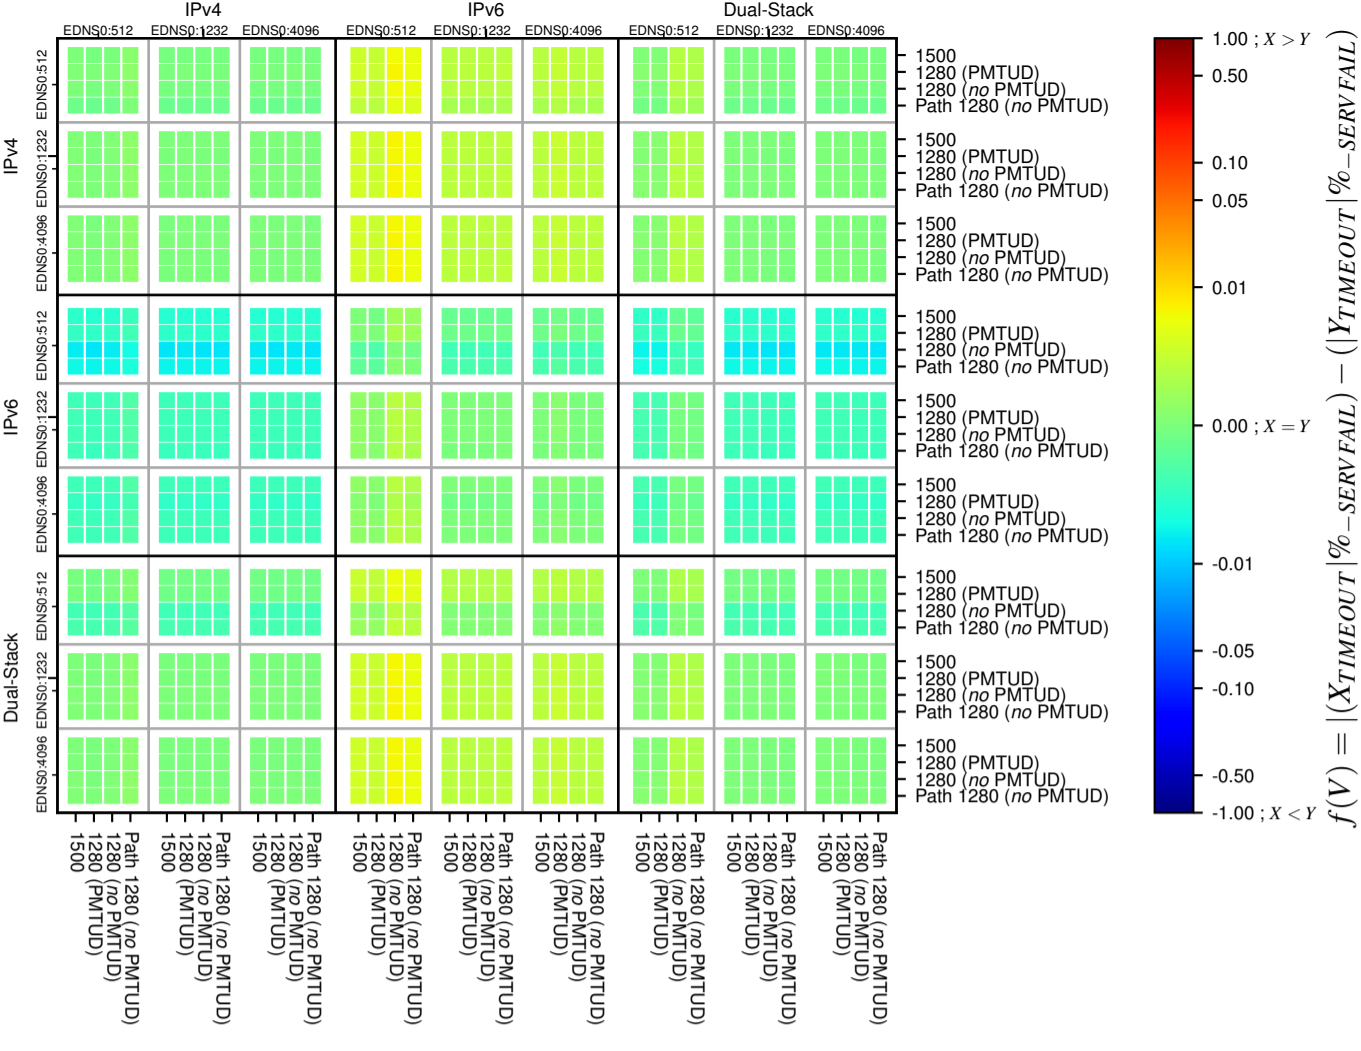

All Zones without DNSSEC for '.fr'

All Zones with DNSSEC for '.fr'

All Zones for '.fr'

$$f(V) = |(X_{TIMEOUT} \% - SERVFAIL) - (Y_{TIMEOUT} \% - SERVFAIL)|$$

$$f(V) = |(X_{TIMEOUT} \% - SERVFAIL) - (Y_{TIMEOUT} \% - SERVFAIL)|$$

$$f(V) = |(X_{TIMEOUT} \% - SERVFAIL) - (Y_{TIMEOUT} \% - SERVFAIL)|$$