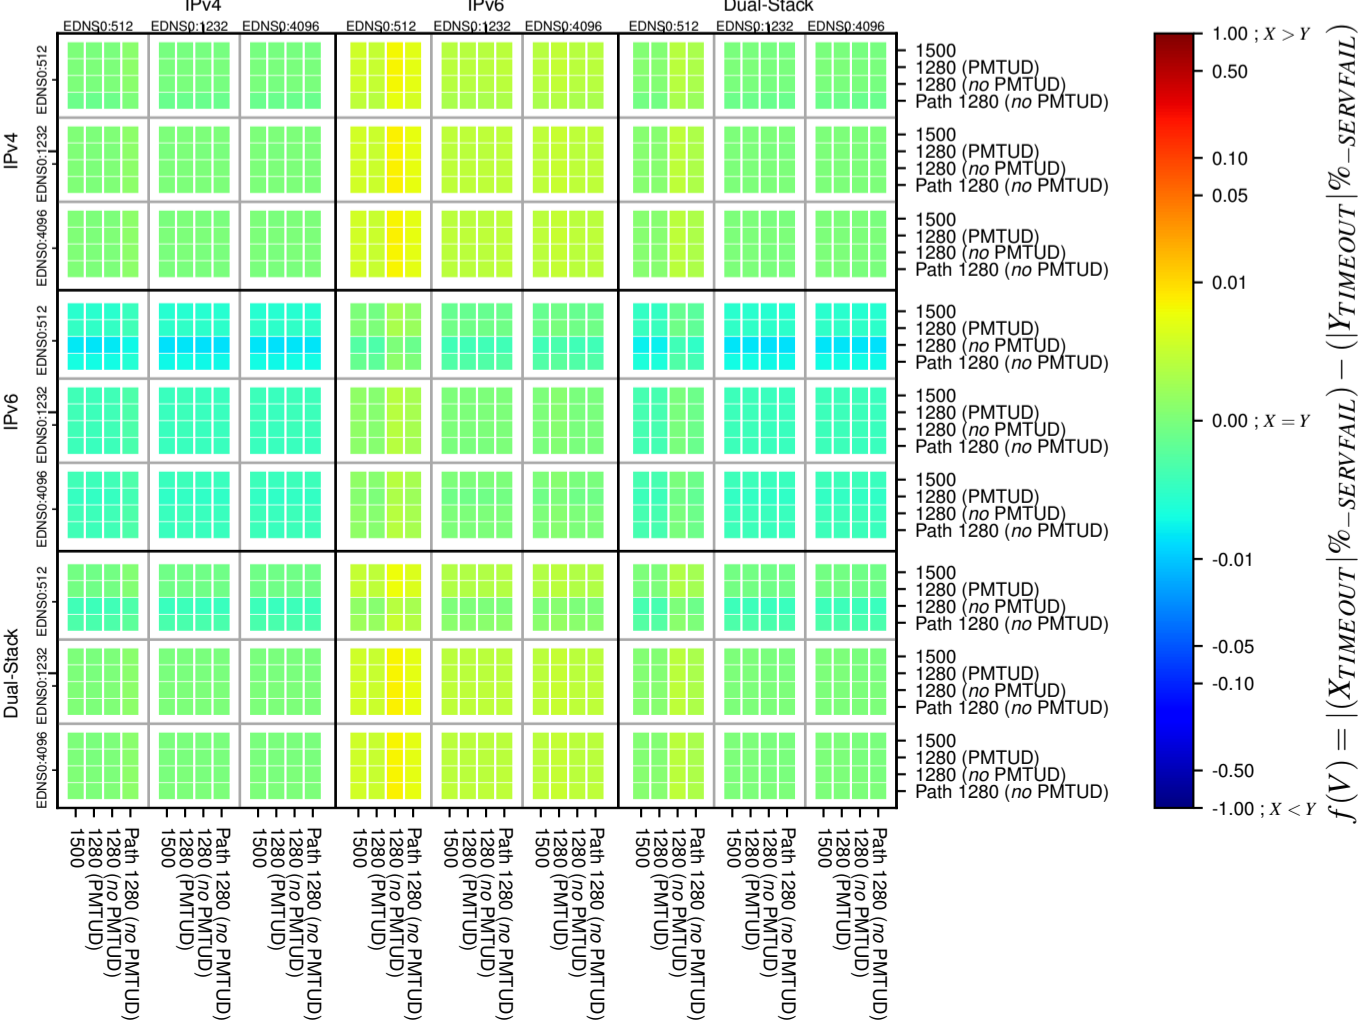

All Zones without DNSSEC for '.fr'

All Zones with DNSSEC for '.fr'

All Zones for '.fr'

$$f(V) = |(X_{TIMEOUT} \% - SERVFAIL) - (Y_{TIMEOUT} \% - SERVFAIL)|$$

$$f(V) = |(X_{TIMEOUT} \% - SERVFAIL) - (Y_{TIMEOUT} \% - SERVFAIL)|$$

$$f(V) = |(X_{TIMEOUT} \% - SERVFAIL) - (Y_{TIMEOUT} \% - SERVFAIL)|$$