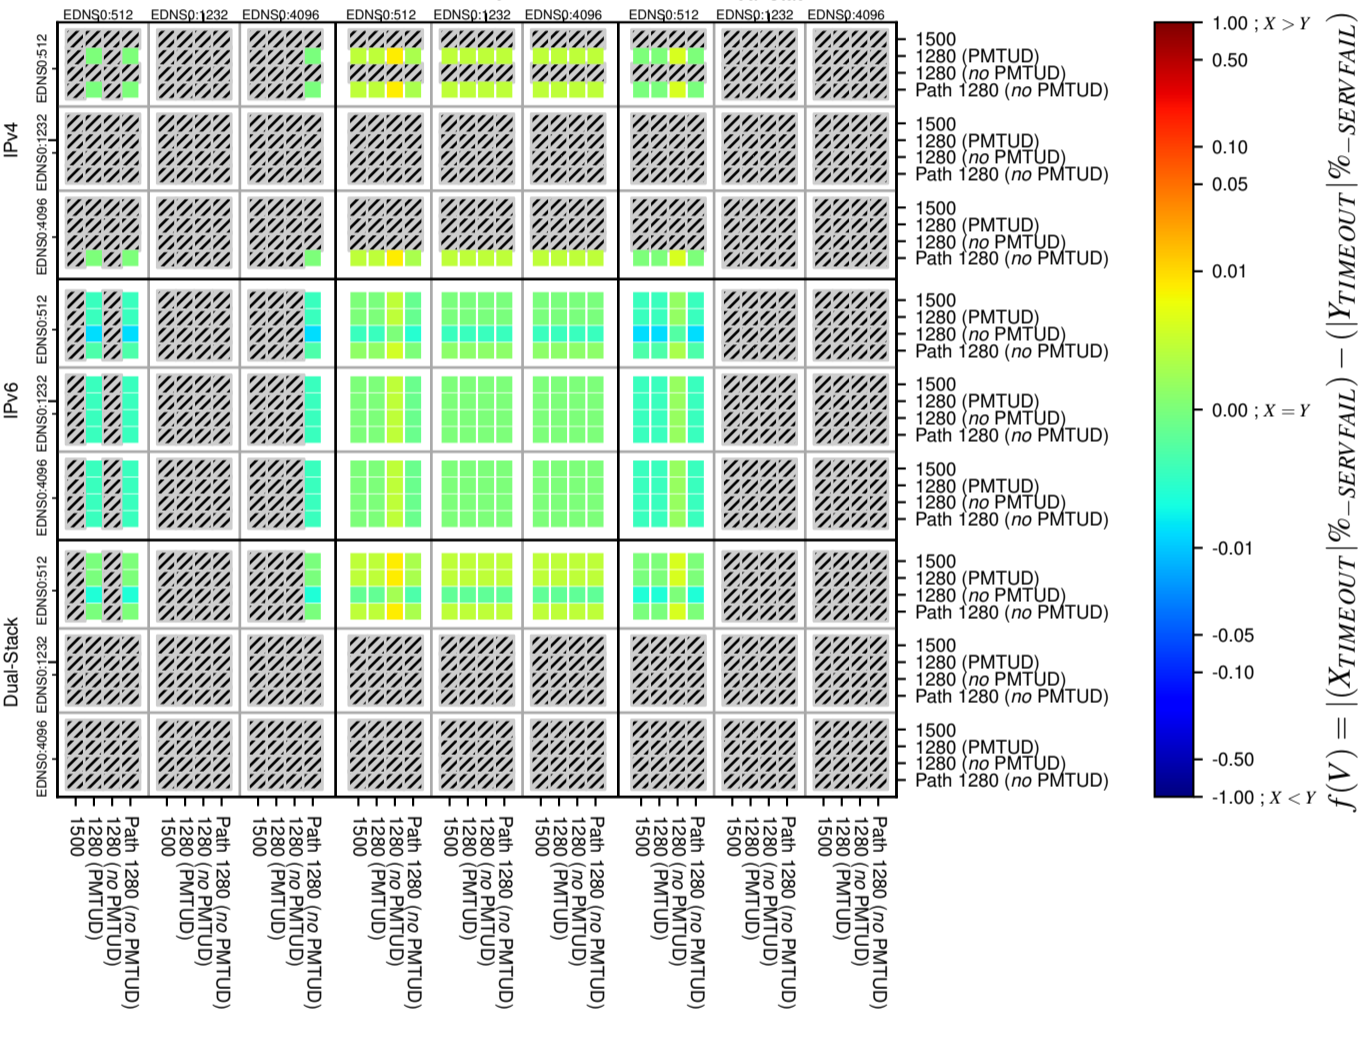

All Zones without DNSSEC for '.fr'

All Zones with DNSSEC for '.fr'

All Zones for '.fr'

$$f(V) = |(X_{TIMEOUT} \% - SERVFAIL) - (Y_{TIMEOUT} \% - SERVFAIL)|$$

$$f(V) = |(X_{TIMEOUT} \% - SERVFAIL) - (Y_{TIMEOUT} \% - SERVFAIL)|$$

$$f(V) = |(X_{TIMEOUT} \% - SERVFAIL) - (Y_{TIMEOUT} \% - SERVFAIL)|$$