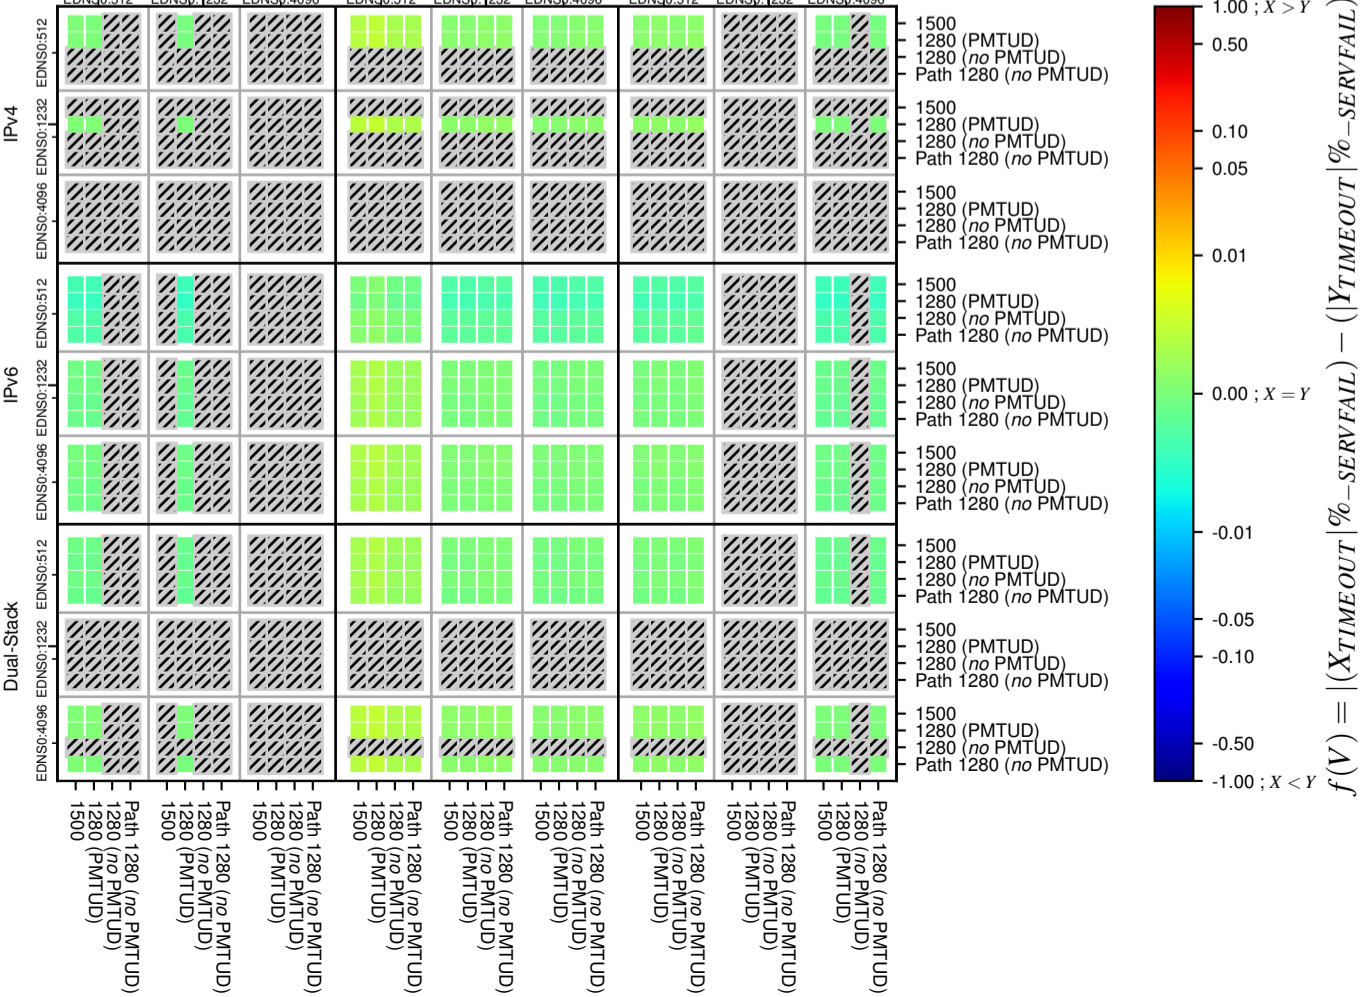

### All Zones without DNSSEC for '.it'

### All Zones for '.it'

$$f(V) = |X_{TIMEOUT} \% - SERVFAIL) - (Y_{TIMEOUT} \% - SERVFAIL)|$$

$$f(V) = |X_{TIMEOUT} \% - SERVFAIL) - (Y_{TIMEOUT} \% - SERVFAIL)|$$

$$f(V) = |X_{TIMEOUT} \% - SERVFAIL) - (Y_{TIMEOUT} \% - SERVFAIL)|$$