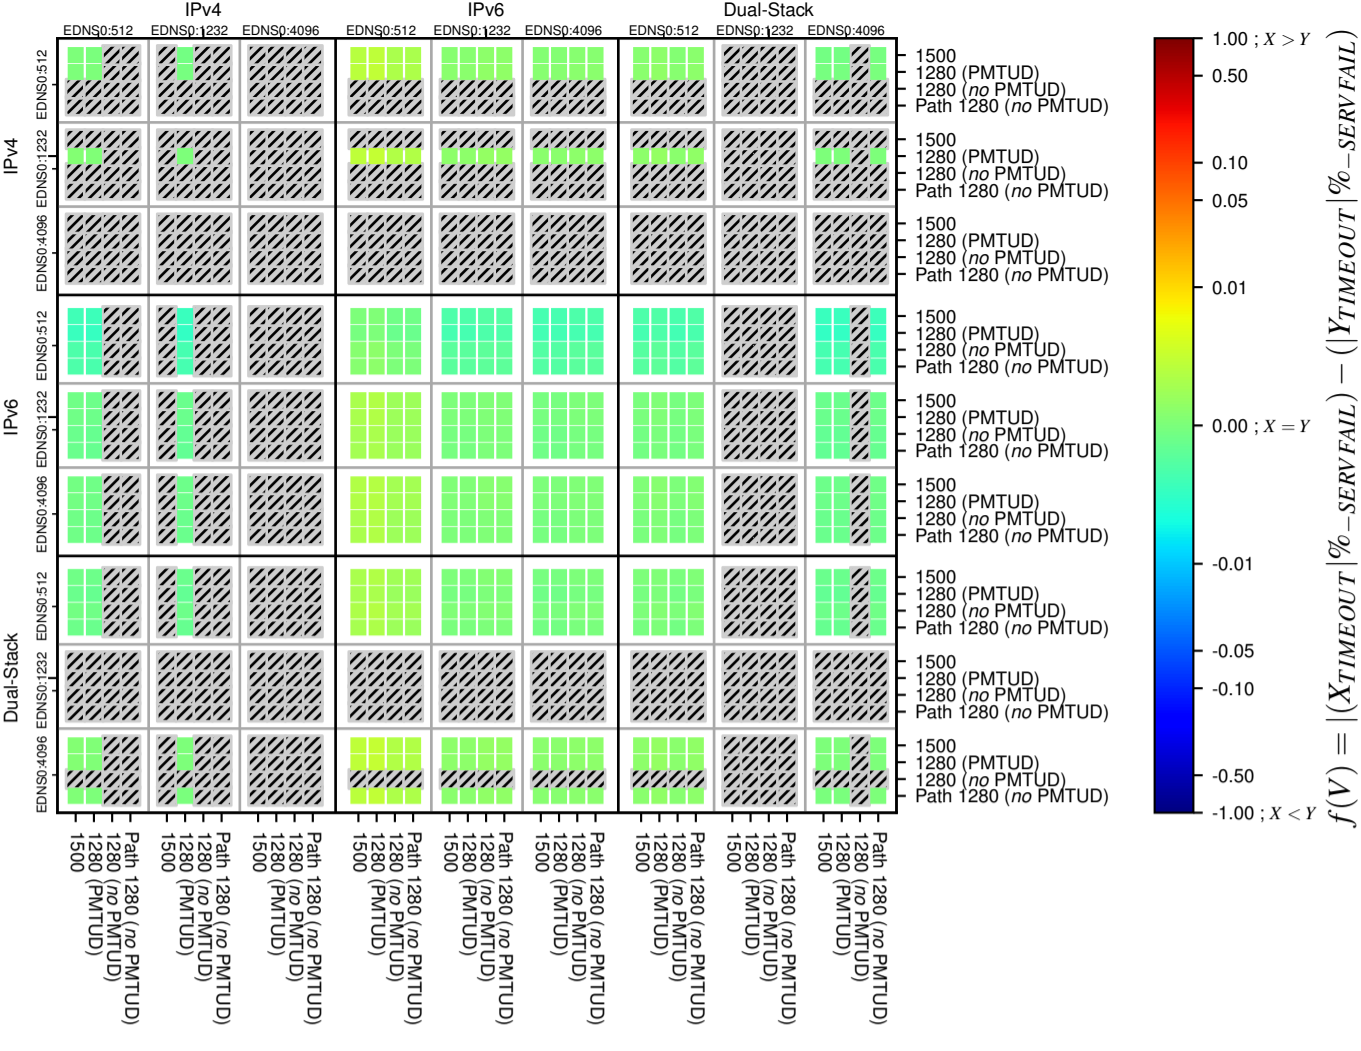

### All Zones without DNSSEC for '.it'

### All Zones for '.it'

$$f(V) = |X_{TIMEOUT} \% - SERVFAIL) - (Y_{TIMEOUT} \% - SERVFAIL)|$$

$$f(V) = |X_{TIMEOUT} \% - SERVFAIL) - (Y_{TIMEOUT} \% - SERVFAIL)|$$

$$f(V) = |X_{TIMEOUT} \% - SERVFAIL) - (Y_{TIMEOUT} \% - SERVFAIL)|$$