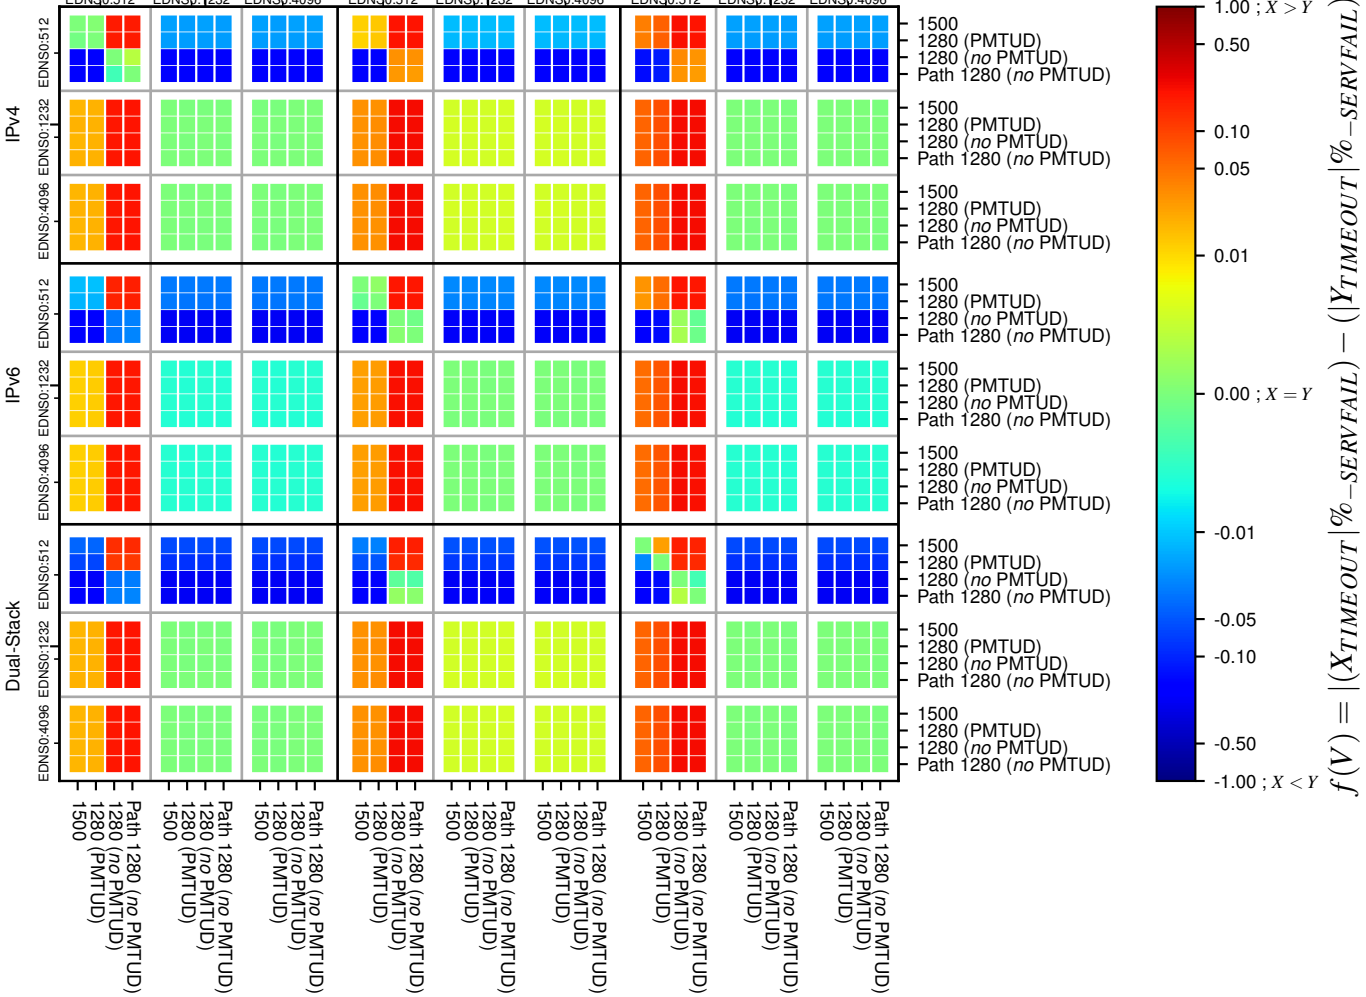

All Zones without DNSSEC for '.jp'

All Zones with DNSSEC for '.jp'

All Zones for '.jp'

$$f(V) = |(X_{TIMEOUT} | \% - SERVFAIL) - (Y_{TIMEOUT} | \% - SERVFAIL)|$$

$$f(V) = |(X_{TIMEOUT} | \% - SERVFAIL) - (Y_{TIMEOUT} | \% - SERVFAIL)|$$

$$f(V) = |(X_{TIMEOUT} | \% - SERVFAIL) - (Y_{TIMEOUT} | \% - SERVFAIL)|$$