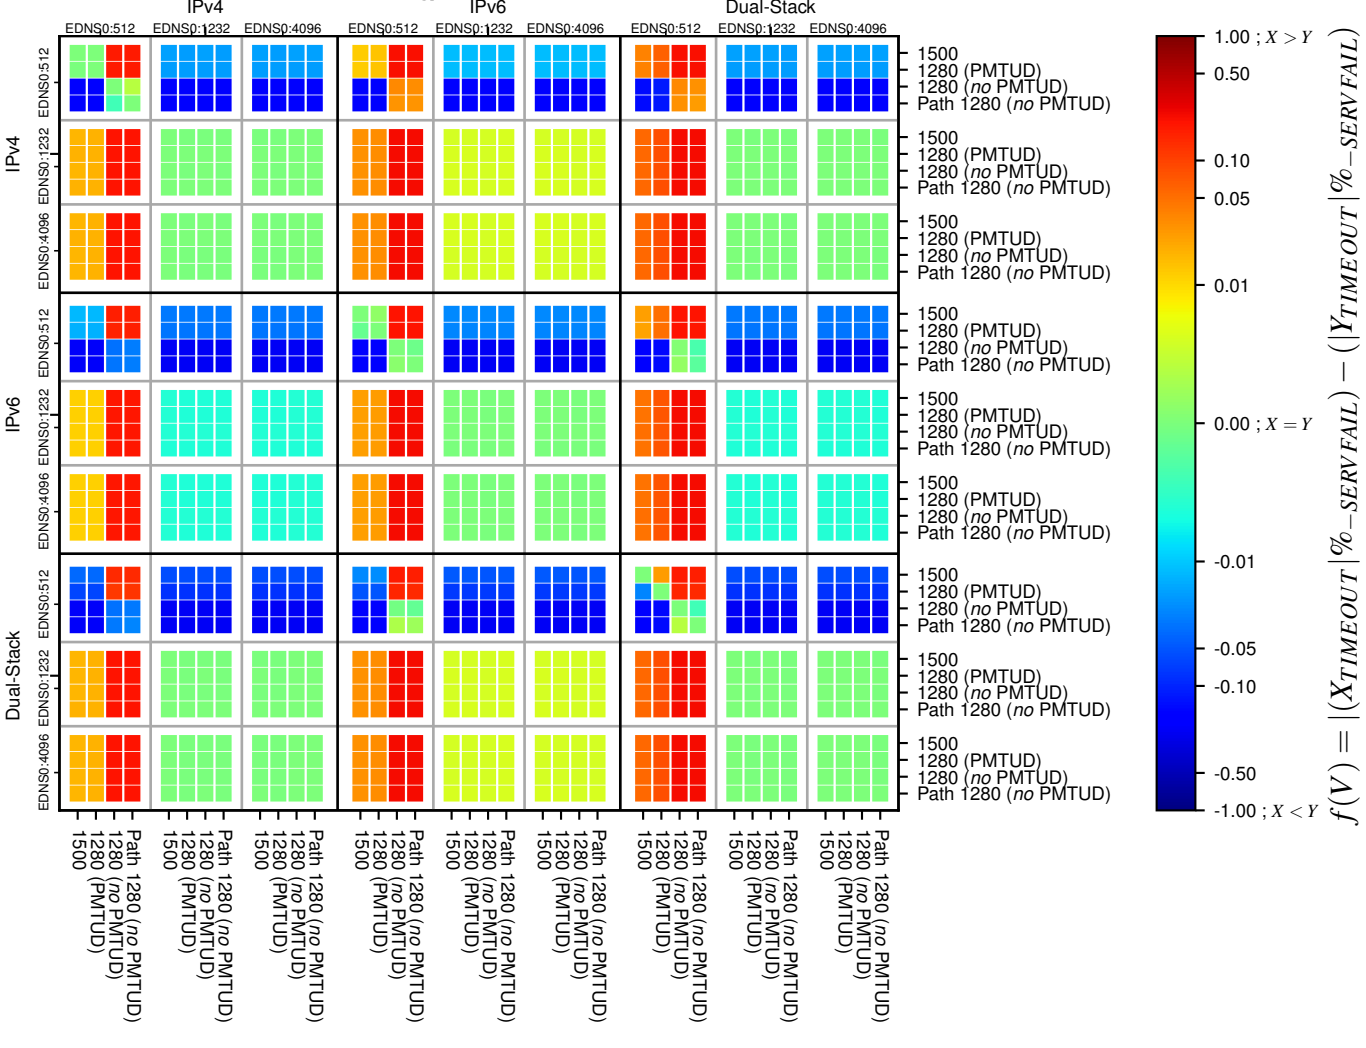

All Zones without DNSSEC for '.jp'

All Zones with DNSSEC for '.jp'

All Zones for '.jp'

$$f(V) = |(X_{TIMEOUT} | \% - SERVFAIL) - (Y_{TIMEOUT} | \% - SERVFAIL)|$$

$$f(V) = |(X_{TIMEOUT} | \% - SERVFAIL) - (Y_{TIMEOUT} | \% - SERVFAIL)|$$

$$f(V) = |(X_{TIMEOUT} | \% - SERVFAIL) - (Y_{TIMEOUT} | \% - SERVFAIL)|$$