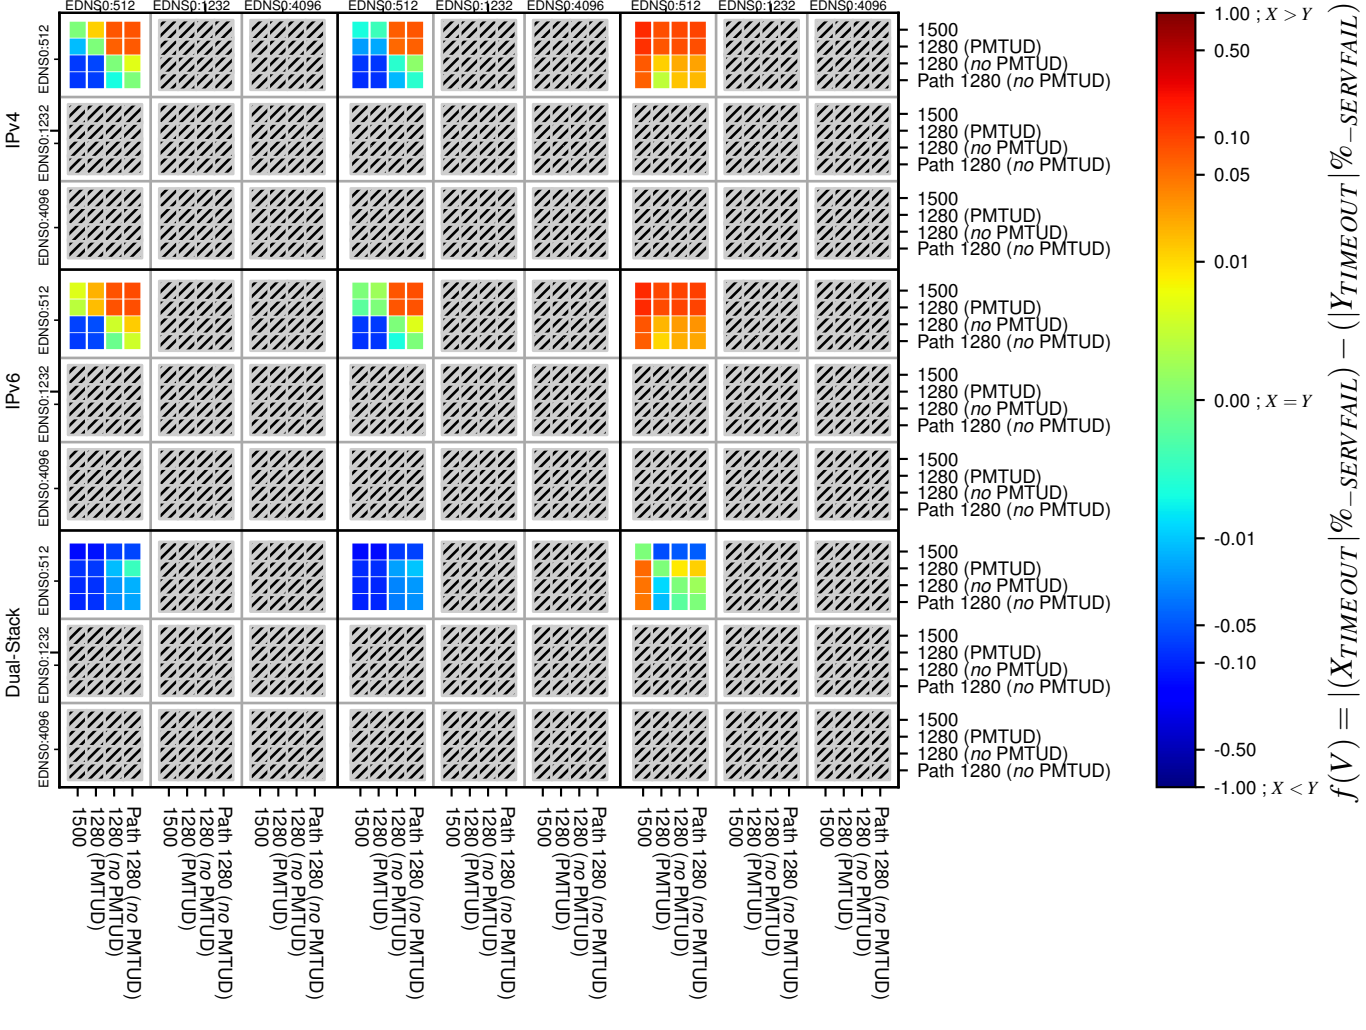

All Zones without DNSSEC for '.jp'

All Zones with DNSSEC for '.jp'

All Zones for '.jp'

$$f(V) = |(X_{TIMEOUT} | \% - SERVFAIL) - (Y_{TIMEOUT} | \% - SERVFAIL)|$$

$$f(V) = |(X_{TIMEOUT} | \% - SERVFAIL) - (Y_{TIMEOUT} | \% - SERVFAIL)|$$

$$f(V) = |(X_{TIMEOUT} | \% - SERVFAIL) - (Y_{TIMEOUT} | \% - SERVFAIL)|$$