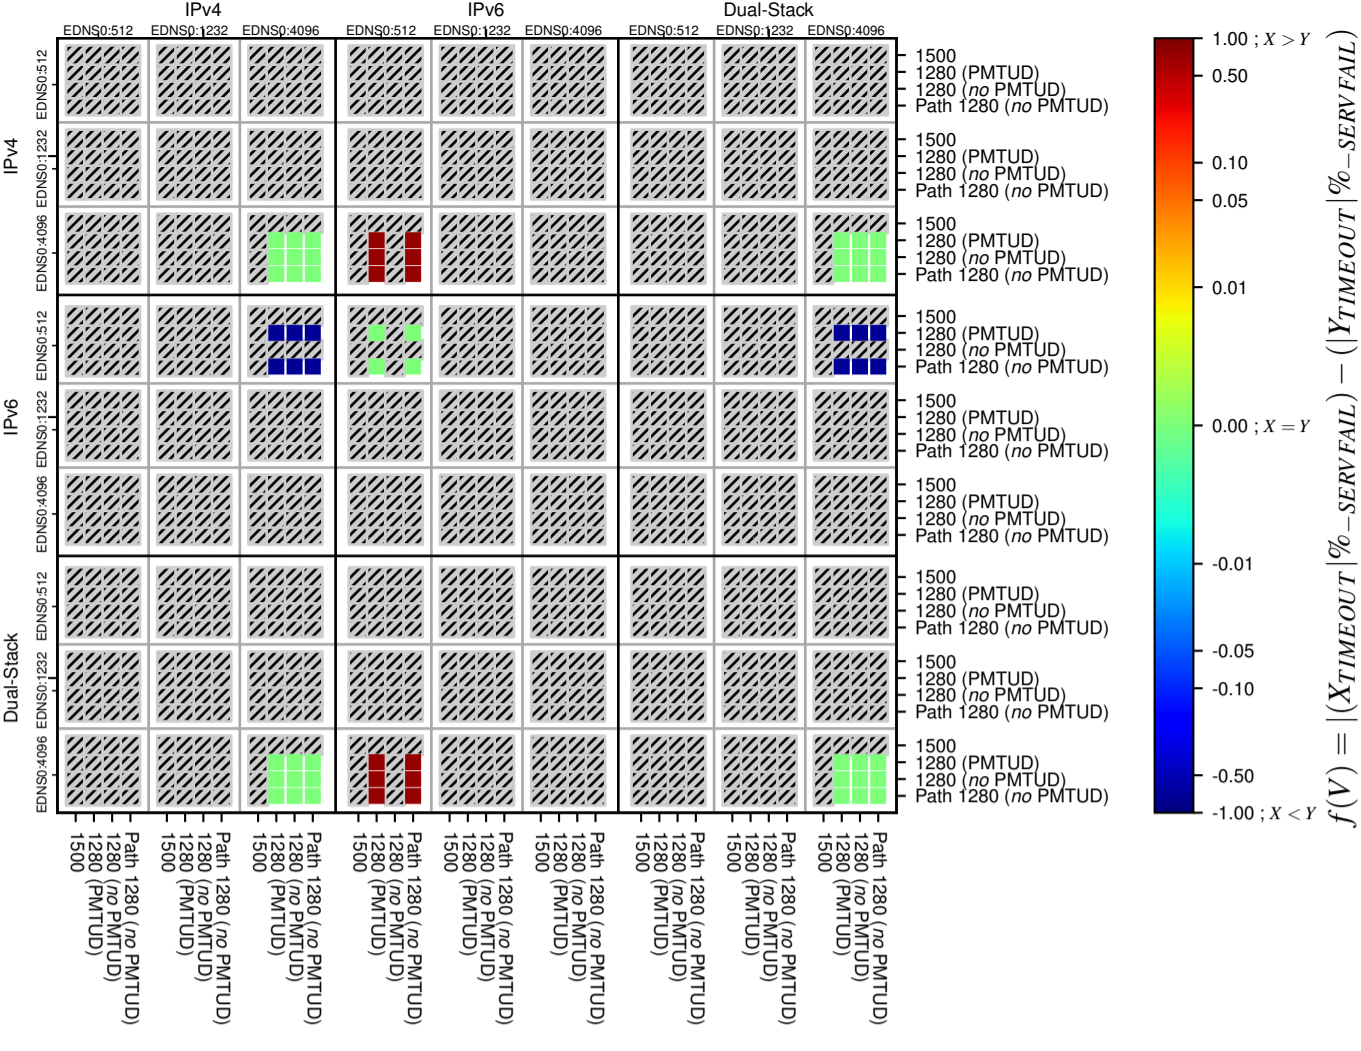

### All Zones without DNSSEC for '.mil'

### All Zones for '.mil'

$$f(V) = |X_{TIMEOUT} \% - SERVFAIL} - (Y_{TIMEOUT} \% - SERVFAIL)|$$

$$f(V) = |X_{TIMEOUT} \% - SERVFAIL} - (Y_{TIMEOUT} \% - SERVFAIL)|$$

$$f(V) = |X_{TIMEOUT} \% - SERVFAIL} - (Y_{TIMEOUT} \% - SERVFAIL)|$$