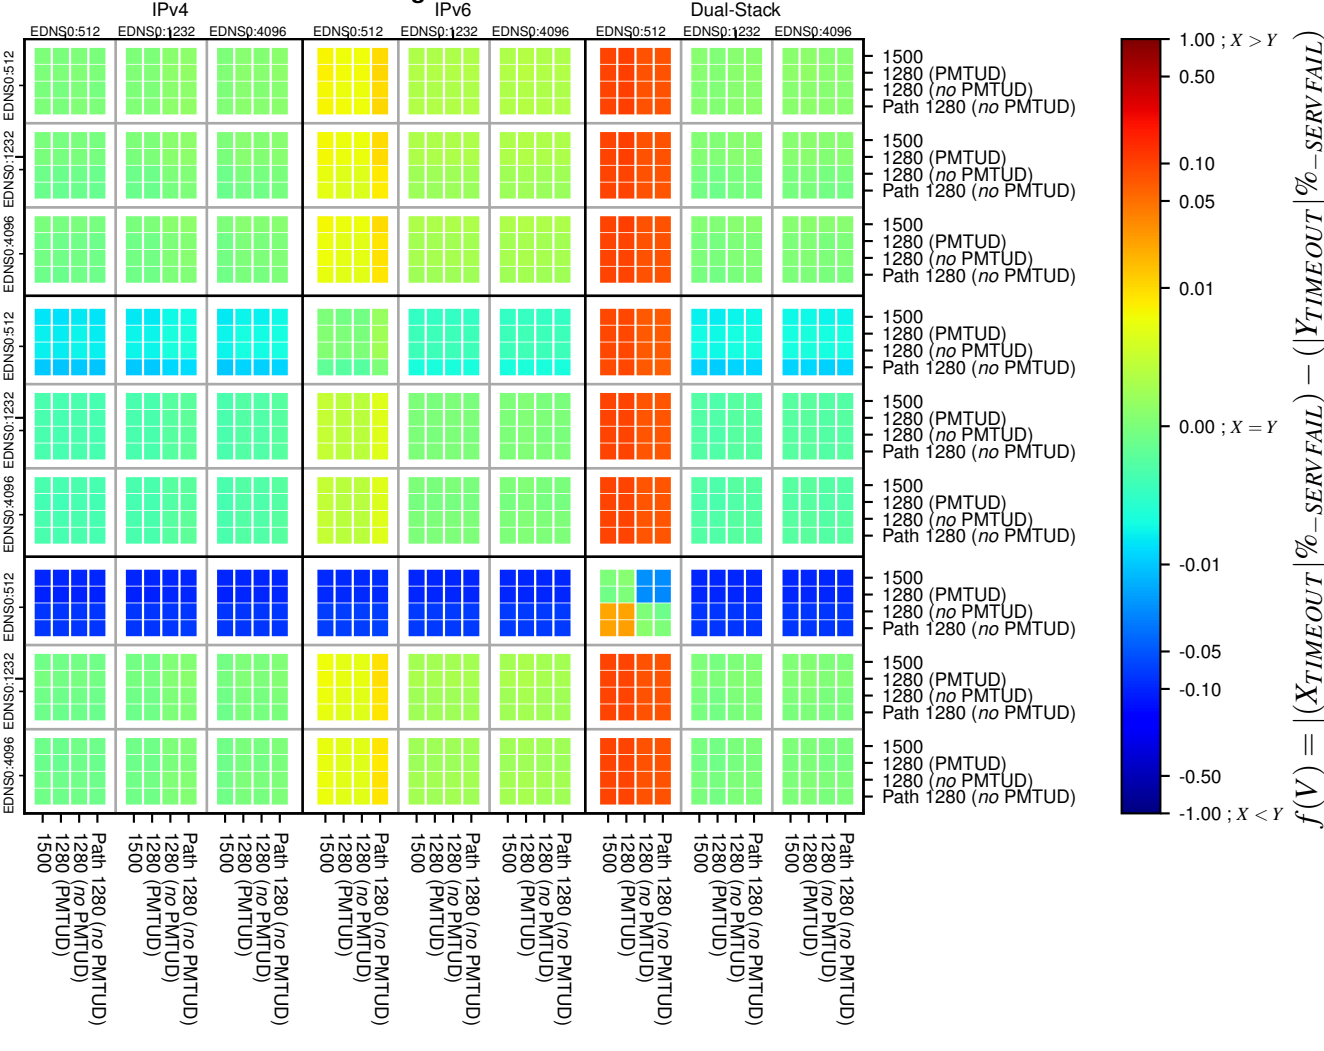

### All Zones without DNSSEC for '.org'

### All Zones for '.org'

$$f(V) = |(X_{TIMEOUT} | \% - SERVFAIL) - (Y_{TIMEOUT} | \% - SERVFAIL)|$$

$$f(V) = |(X_{TIMEOUT} | \% - SERVFAIL) - (Y_{TIMEOUT} | \% - SERVFAIL)|$$

$$f(V) = |(X_{TIMEOUT} | \% - SERVFAIL) - (Y_{TIMEOUT} | \% - SERVFAIL)|$$