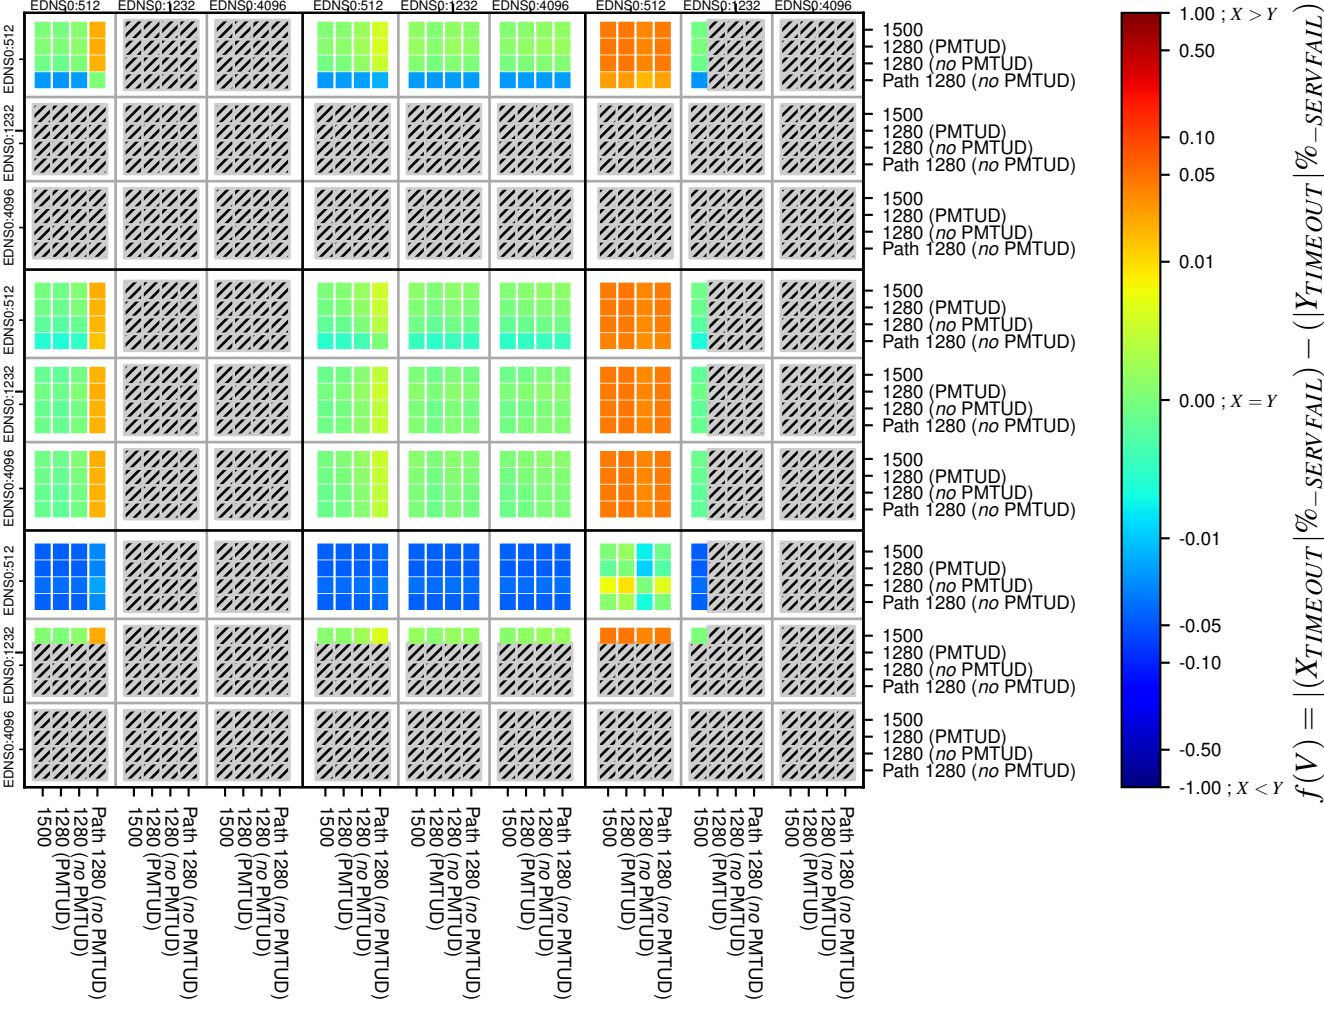

### All Zones for '.org'

$$f(V) = |(X_{TIMEOUT} | \% - SERVFAIL) - (Y_{TIMEOUT} | \% - SERVFAIL)|$$

$$f(V) = |(X_{TIMEOUT} | \% - SERVFAIL) - (Y_{TIMEOUT} | \% - SERVFAIL)|$$

$$f(V) = |(X_{TIMEOUT} | \% - SERVFAIL) - (Y_{TIMEOUT} | \% - SERVFAIL)|$$