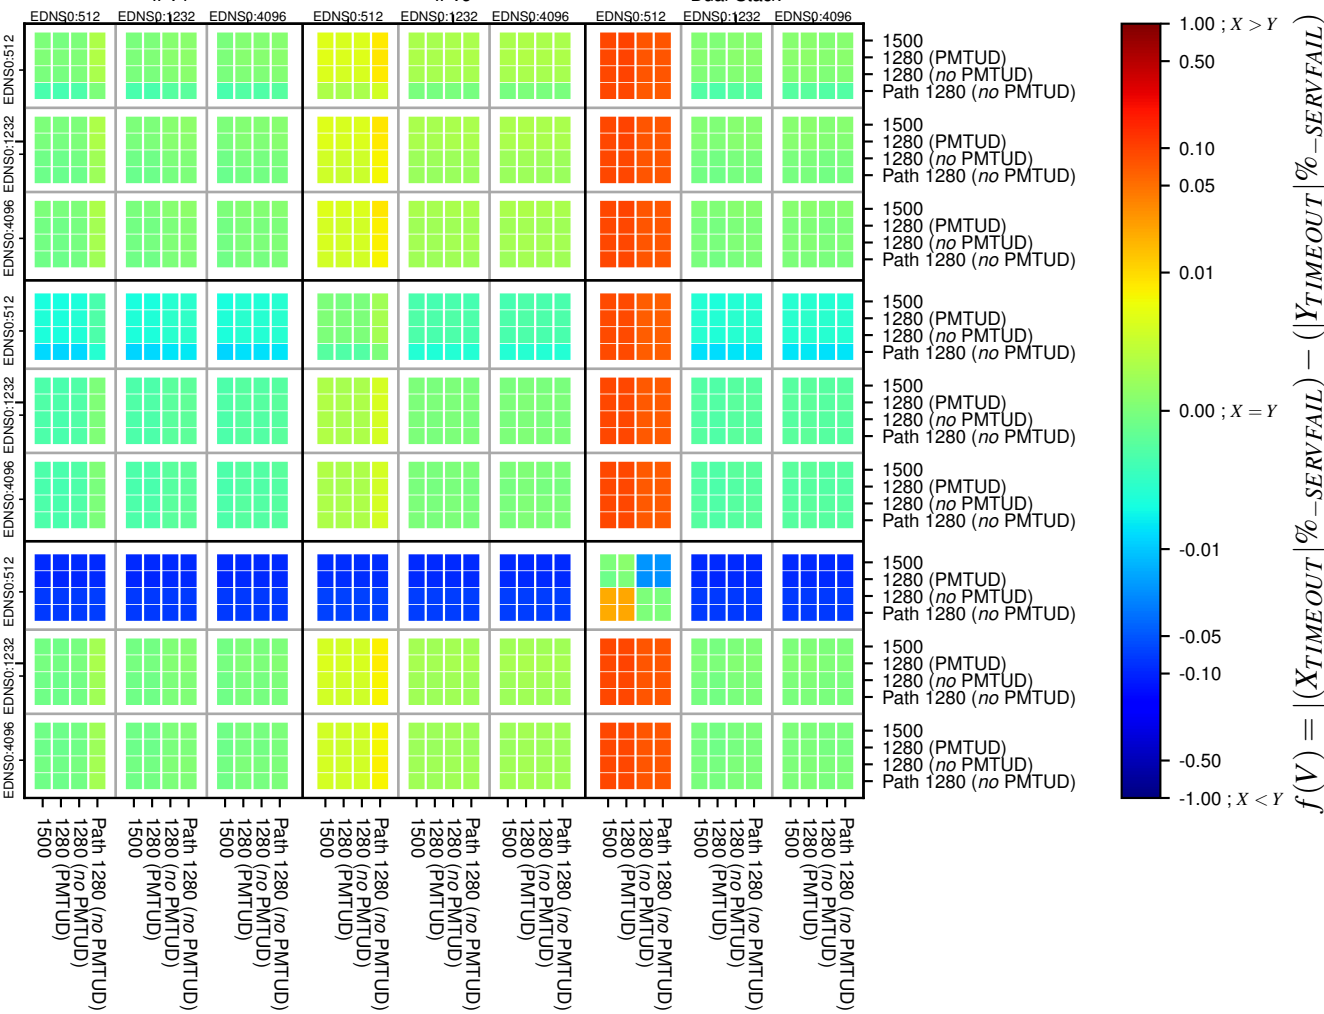

### All Zones without DNSSEC for '.org'

### All Zones for '.org'

$$f(V) = |(X_{TIMEOUT} | \% - SERVFAIL) - (Y_{TIMEOUT} | \% - SERVFAIL)|$$

$$f(V) = |(X_{TIMEOUT} | \% - SERVFAIL) - (Y_{TIMEOUT} | \% - SERVFAIL)|$$

$$f(V) = |(X_{TIMEOUT} | \% - SERVFAIL) - (Y_{TIMEOUT} | \% - SERVFAIL)|$$