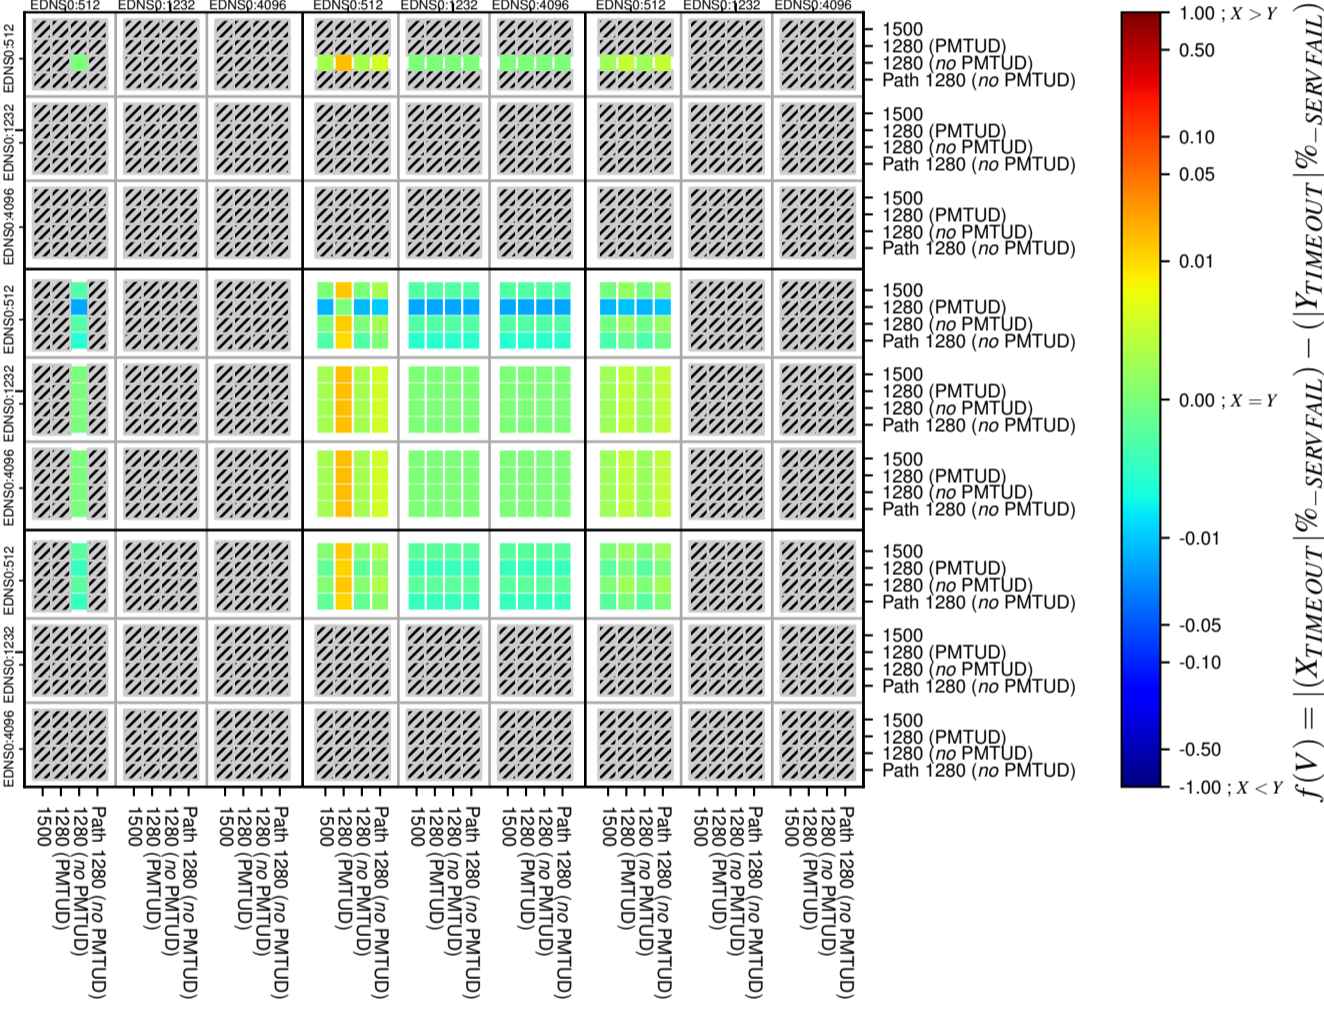

All Zones without DNSSEC for '.se'

All Zones with DNSSEC for '.se'

All Zones for '.se'