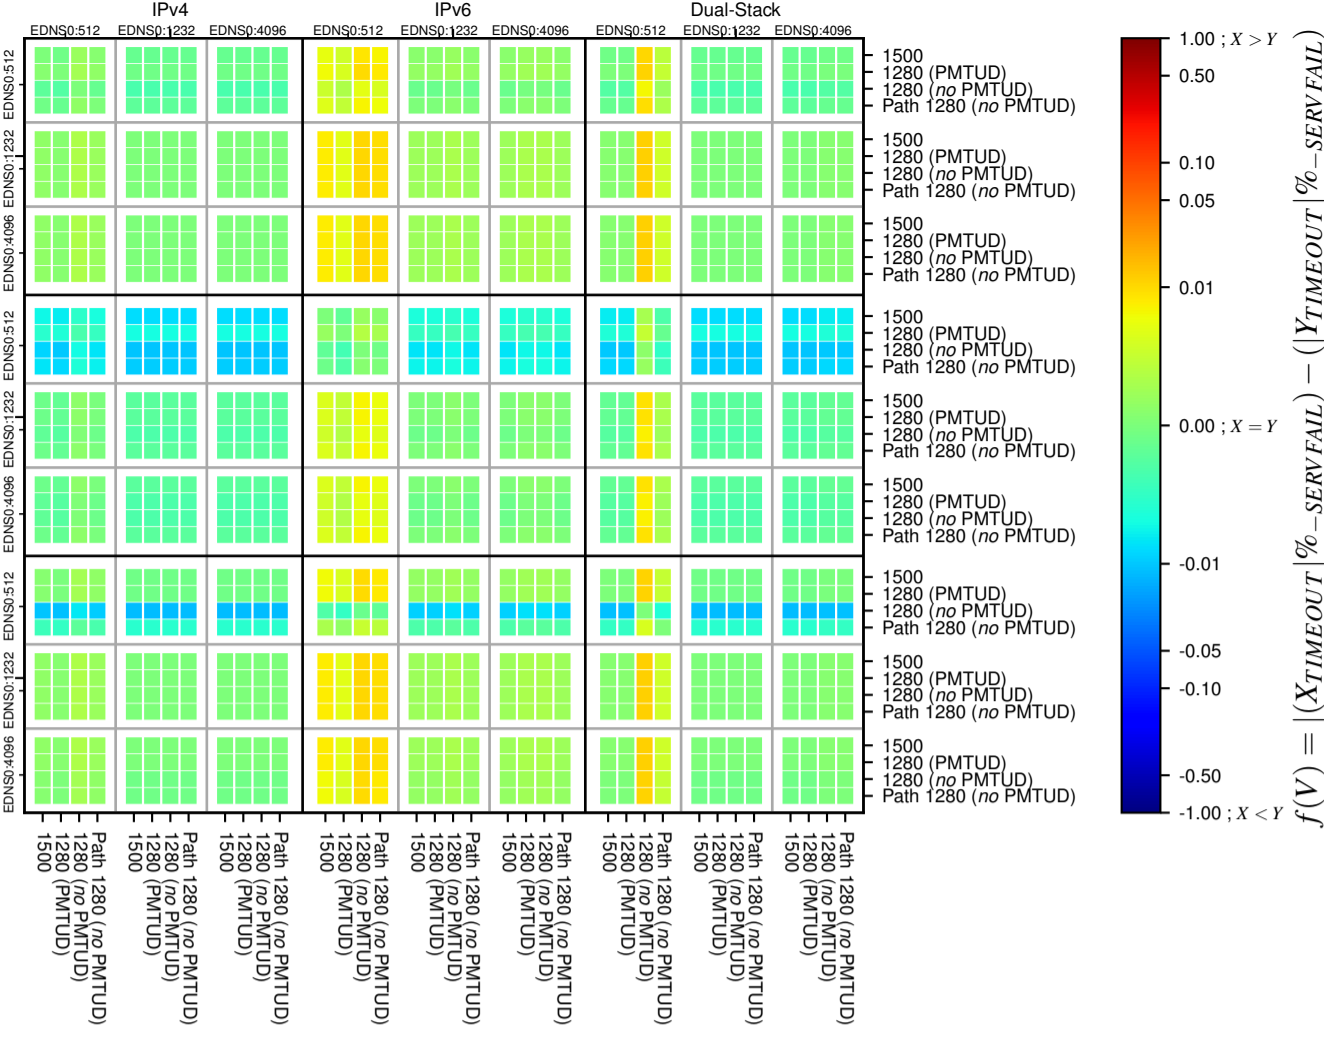

All Zones without DNSSEC for '.se'

All Zones with DNSSEC for '.se'

All Zones for '.se'