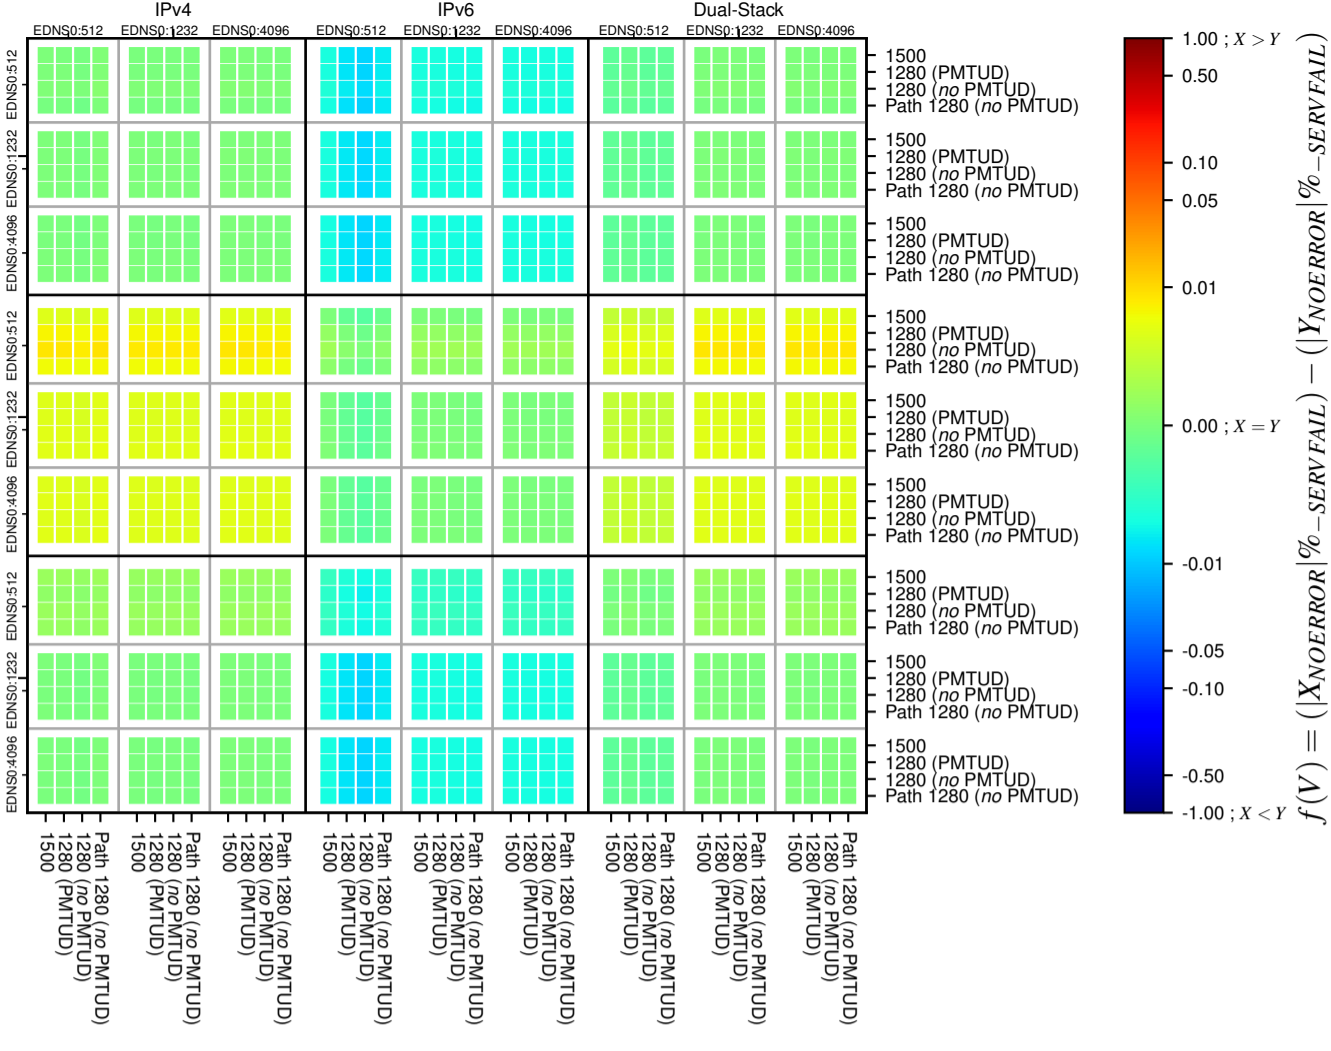

All Zones without DNSSEC for '.de'

All Zones with DNSSEC for '.de'

All Zones for '.de'