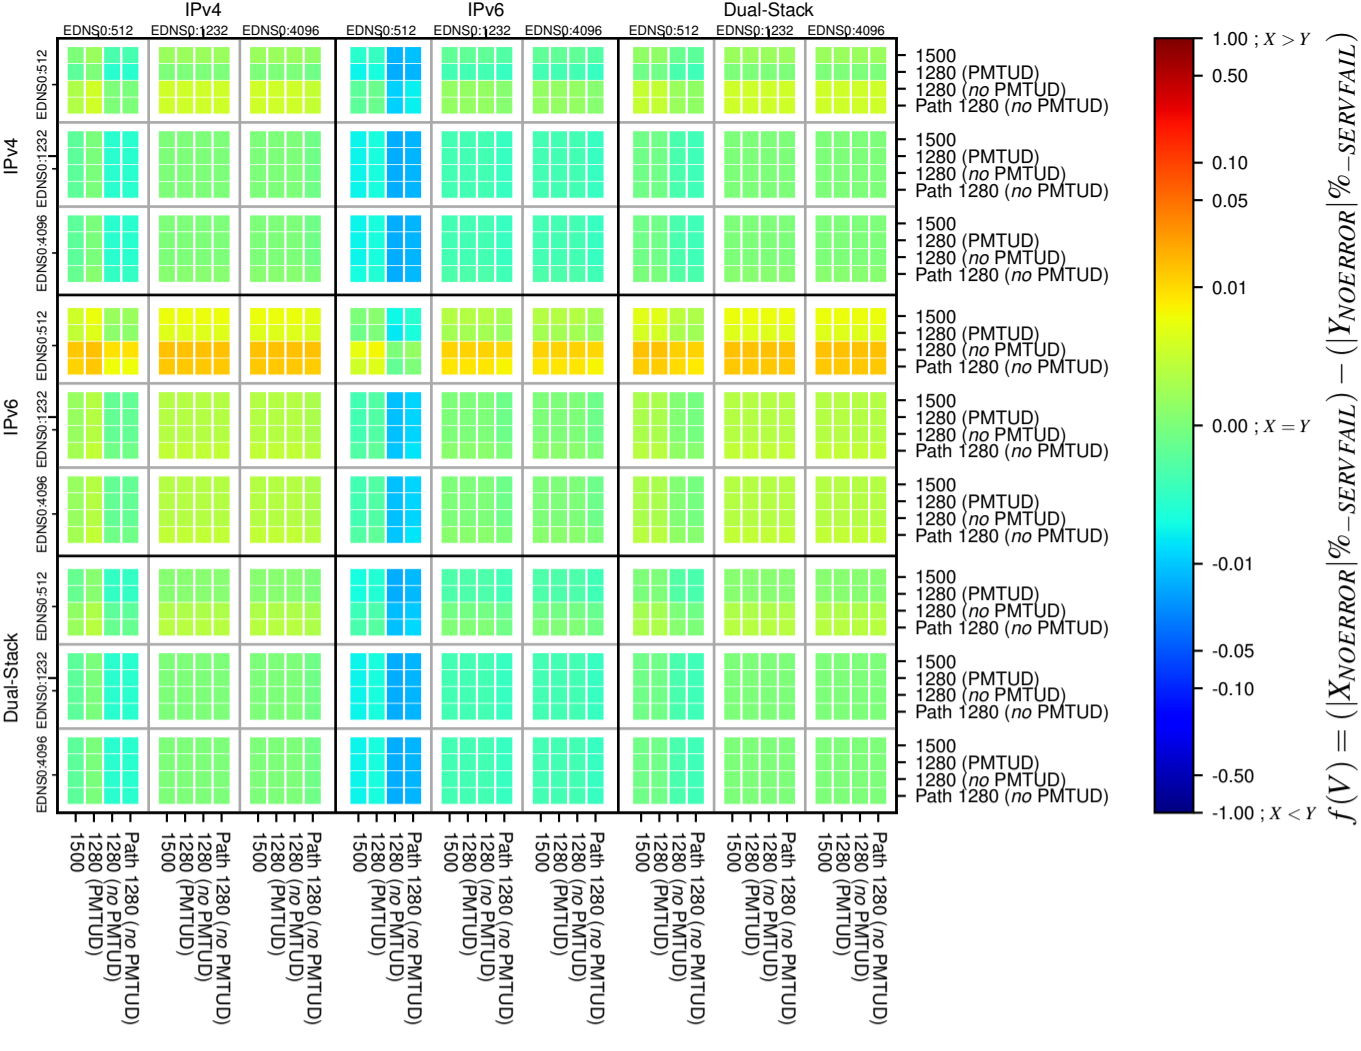

All Zones without DNSSEC for '.se'

All Zones with DNSSEC for '.se'

All Zones for '.se'