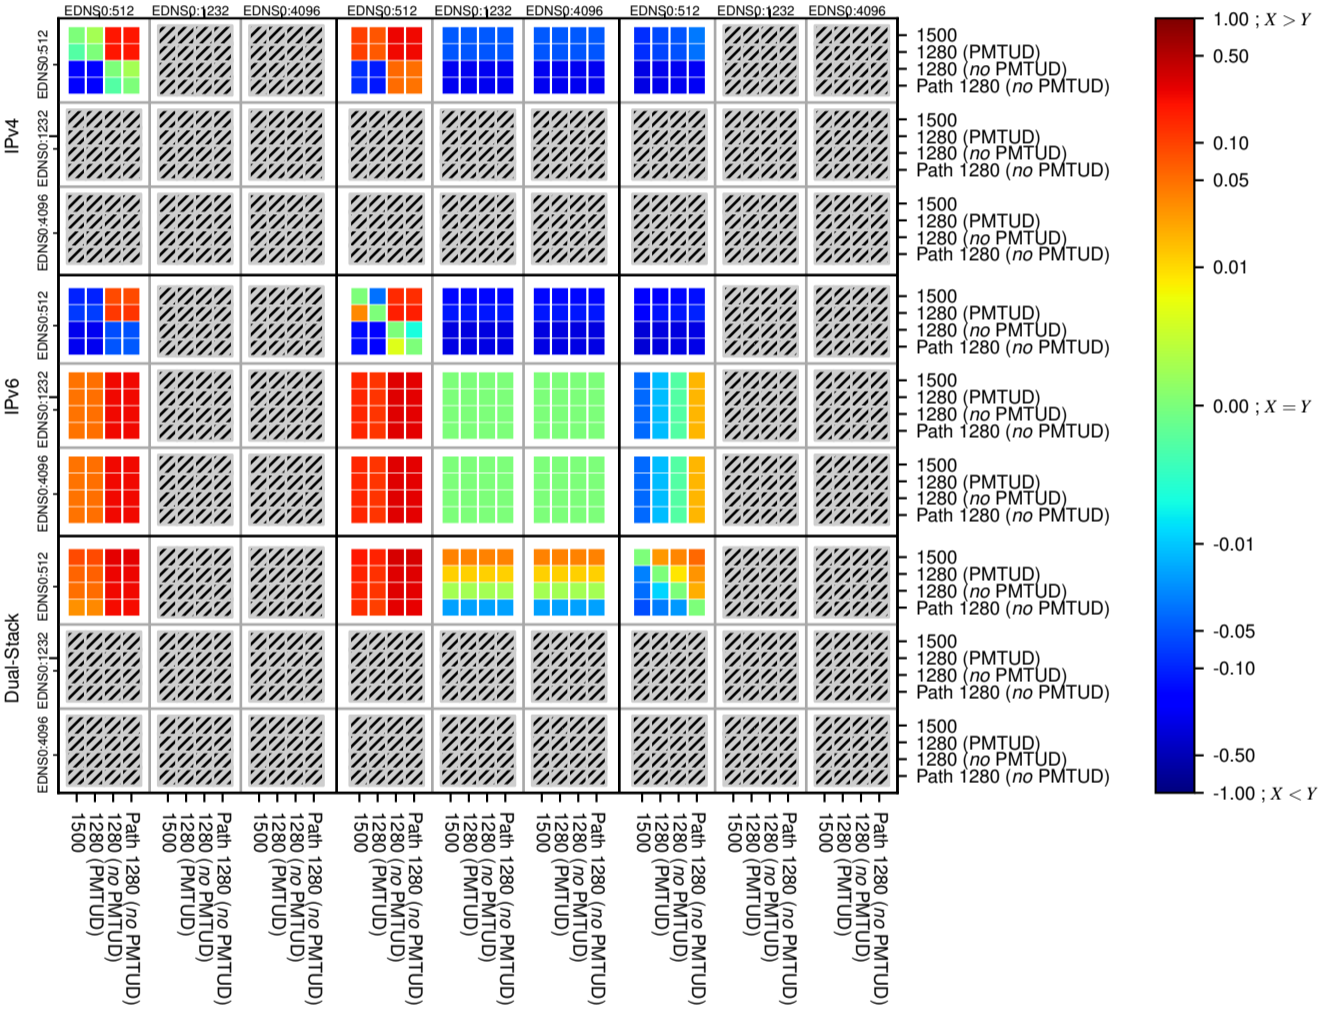

All Zones with DNSSEC for '.de'