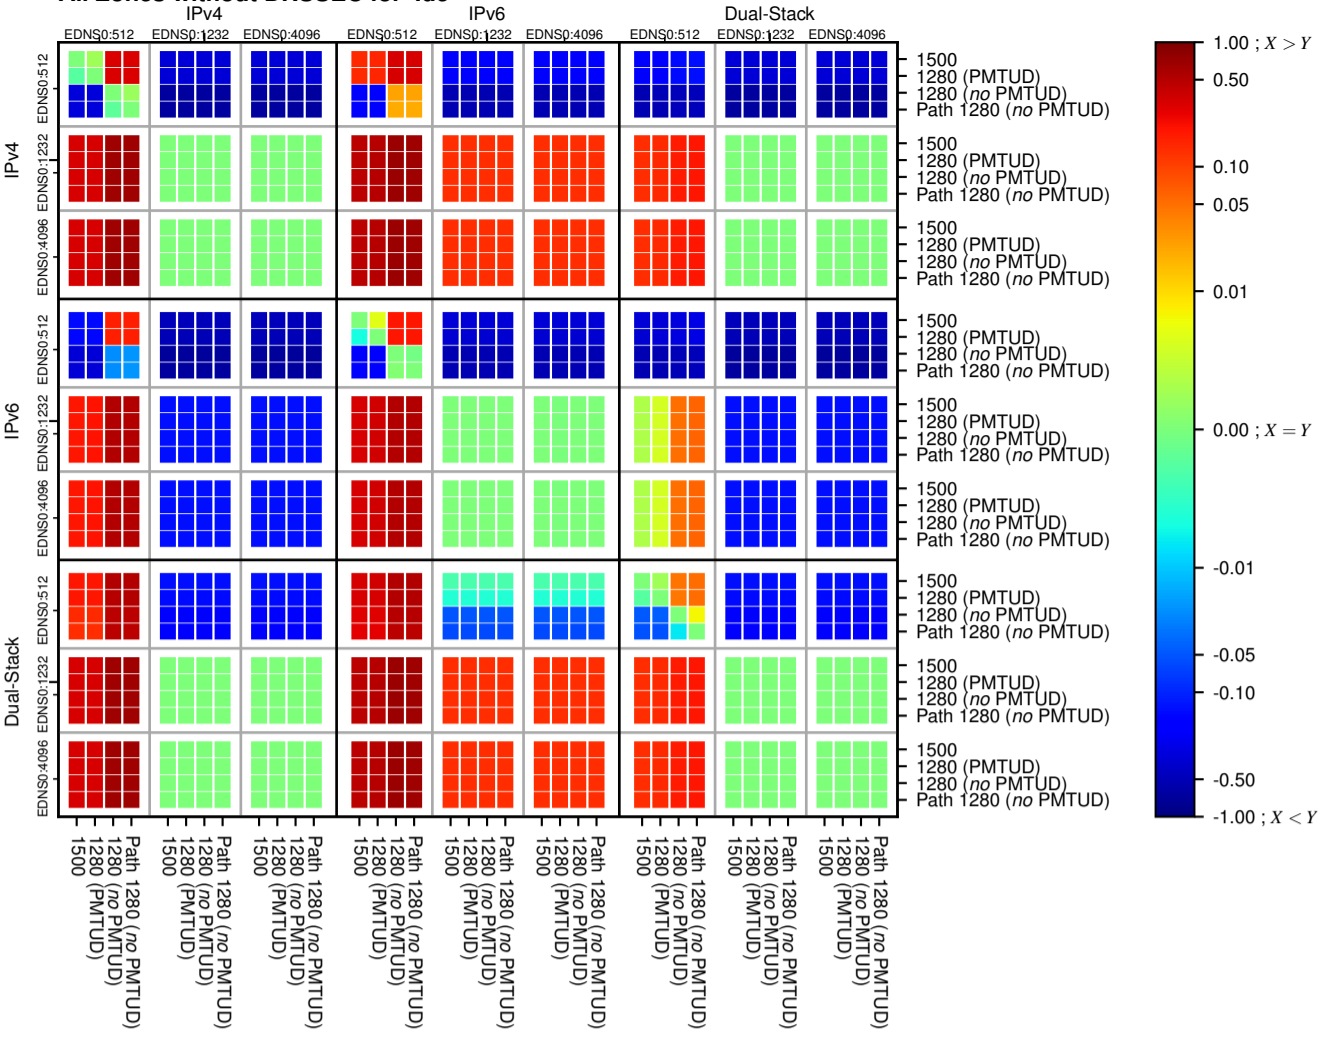

### All Zones without DNSSEC for '.de'