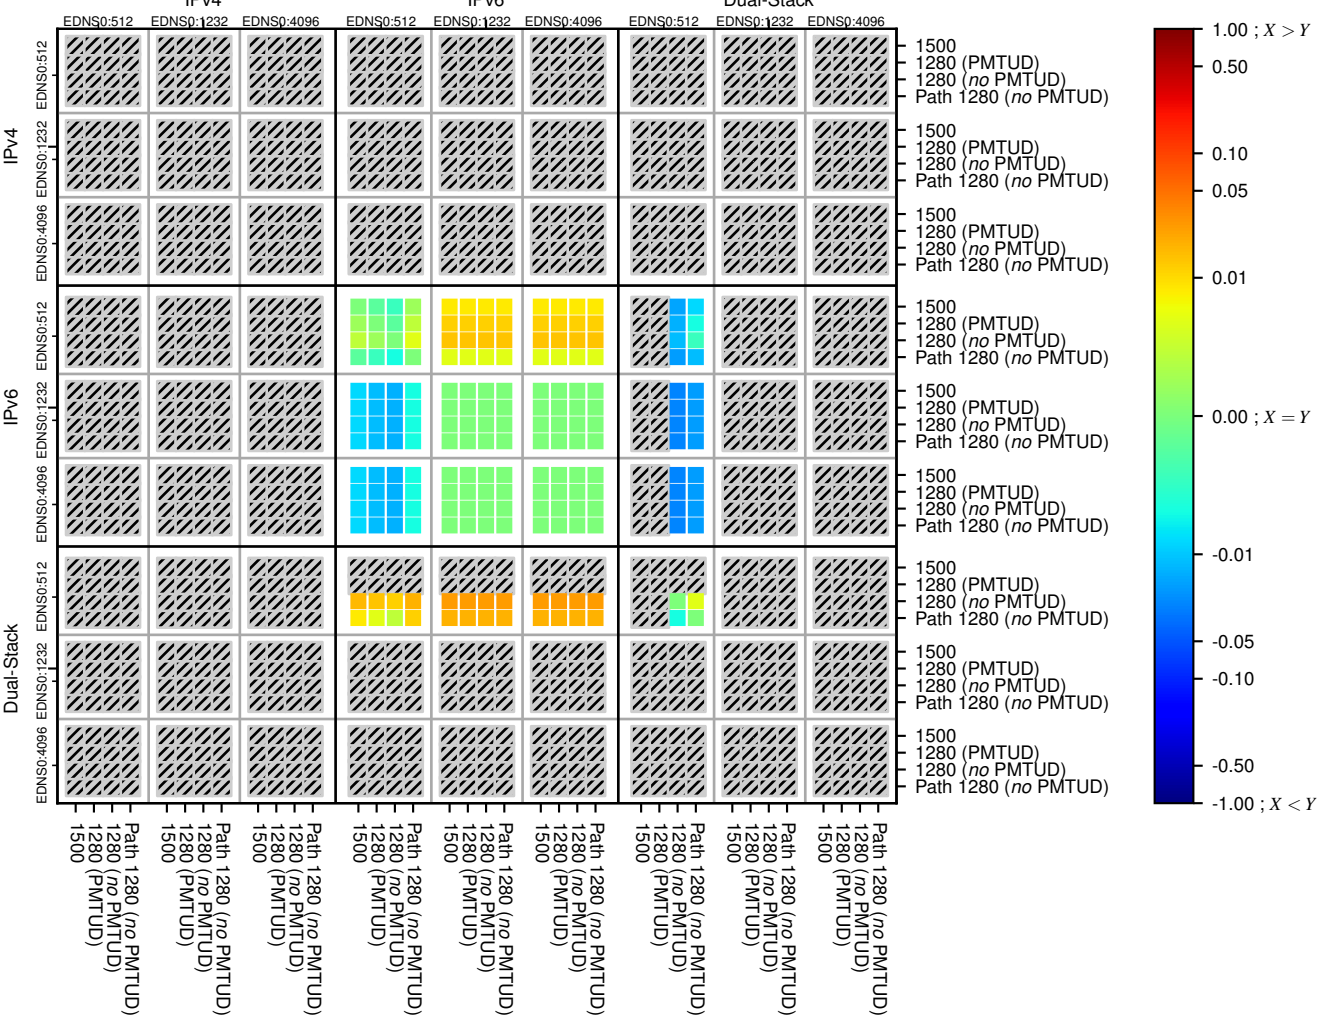

All Zones without DNSSEC for '.jp'

All Zones with DNSSEC for '.jp'

All Zones for '.jp'