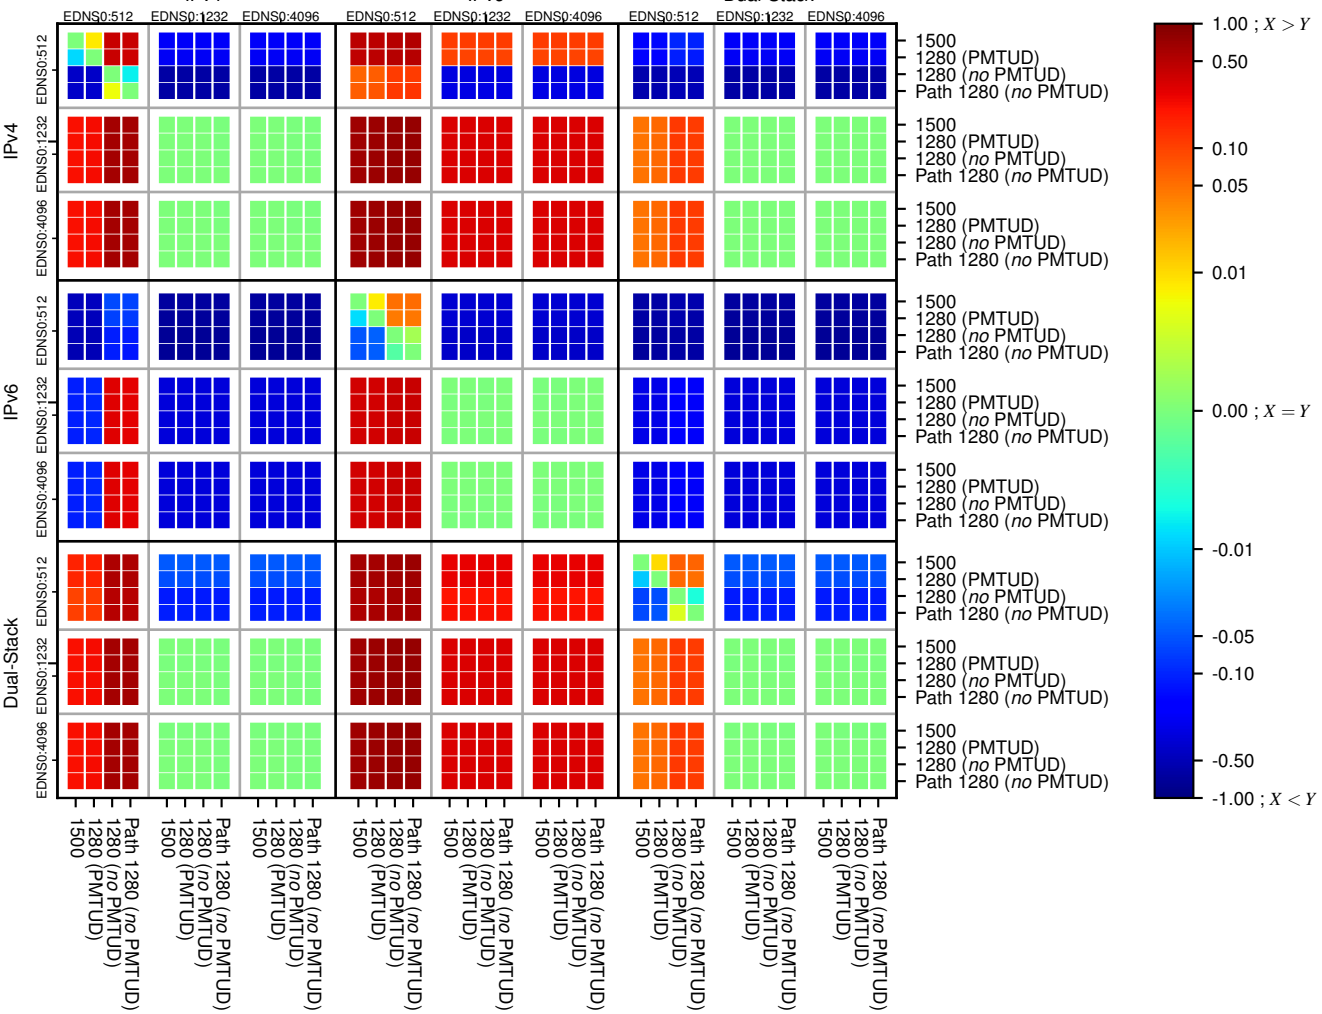

All Zones without DNSSEC for '.org'

All Zones with DNSSEC for '.org'

All Zones for '.org'

$$f(V) = |X_{SERVFAIL}| \% - |Y_{SERVFAIL}| \%$$

$$f(V) = |X_{SERVFAIL}| \% - |Y_{SERVFAIL}| \%$$

$$f(V) = |X_{SERVFAIL}| \% - |Y_{SERVFAIL}| \%$$