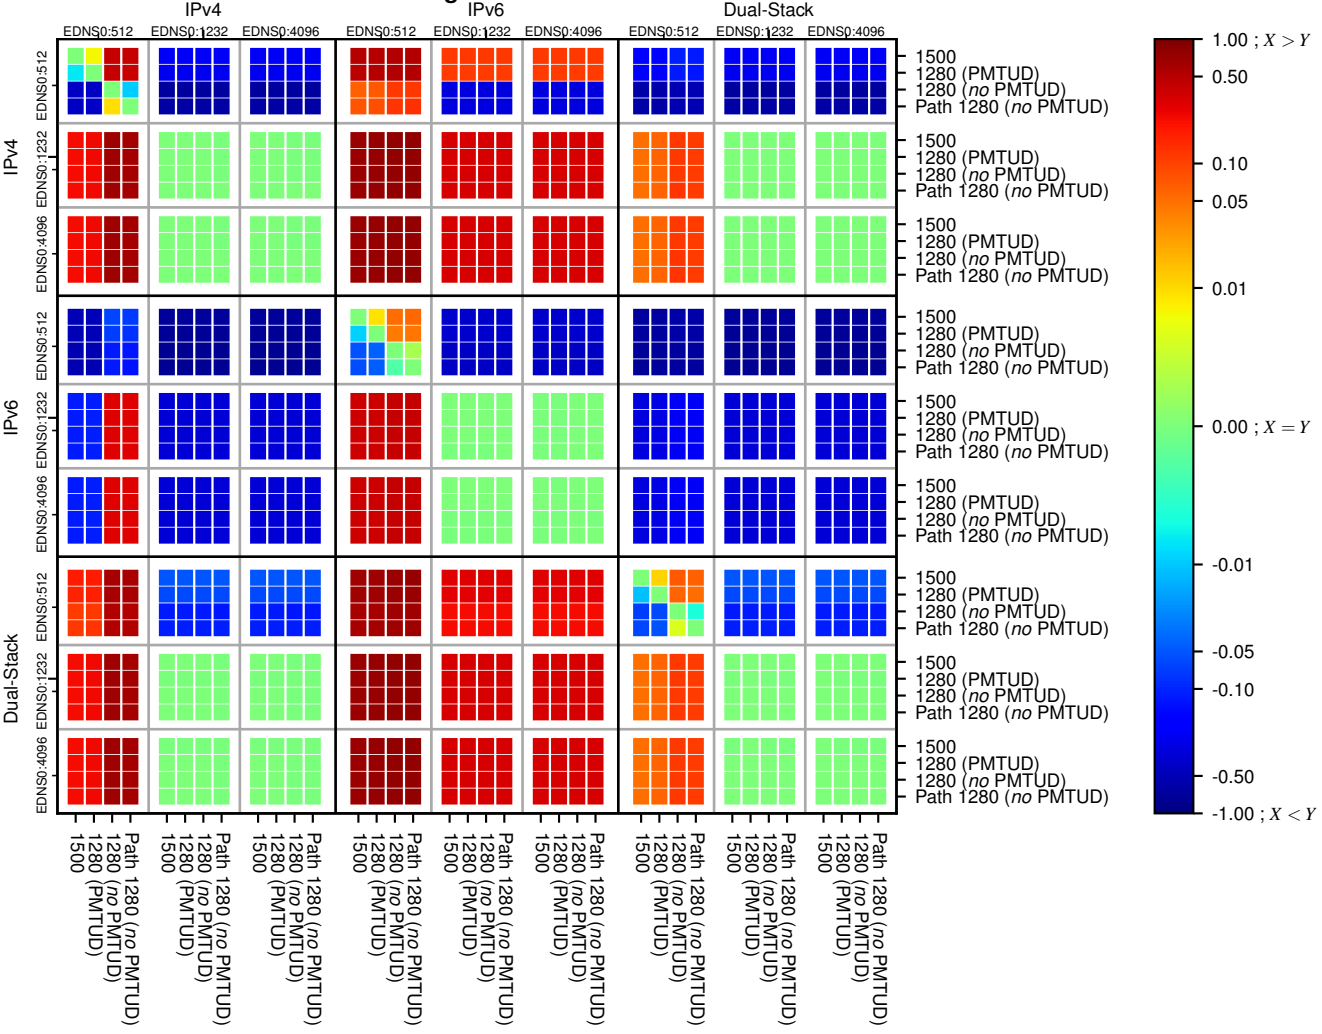

All Zones without DNSSEC for '.org'

All Zones with DNSSEC for '.org'

All Zones for '.org'

$$f(V) = |X_{SERVFAIL}| \% - |Y_{SERVFAIL}| \%$$

$$f(V) = |X_{SERVFAIL}| \% - |Y_{SERVFAIL}| \%$$

$$f(V) = |X_{SERVFAIL}| \% - |Y_{SERVFAIL}| \%$$