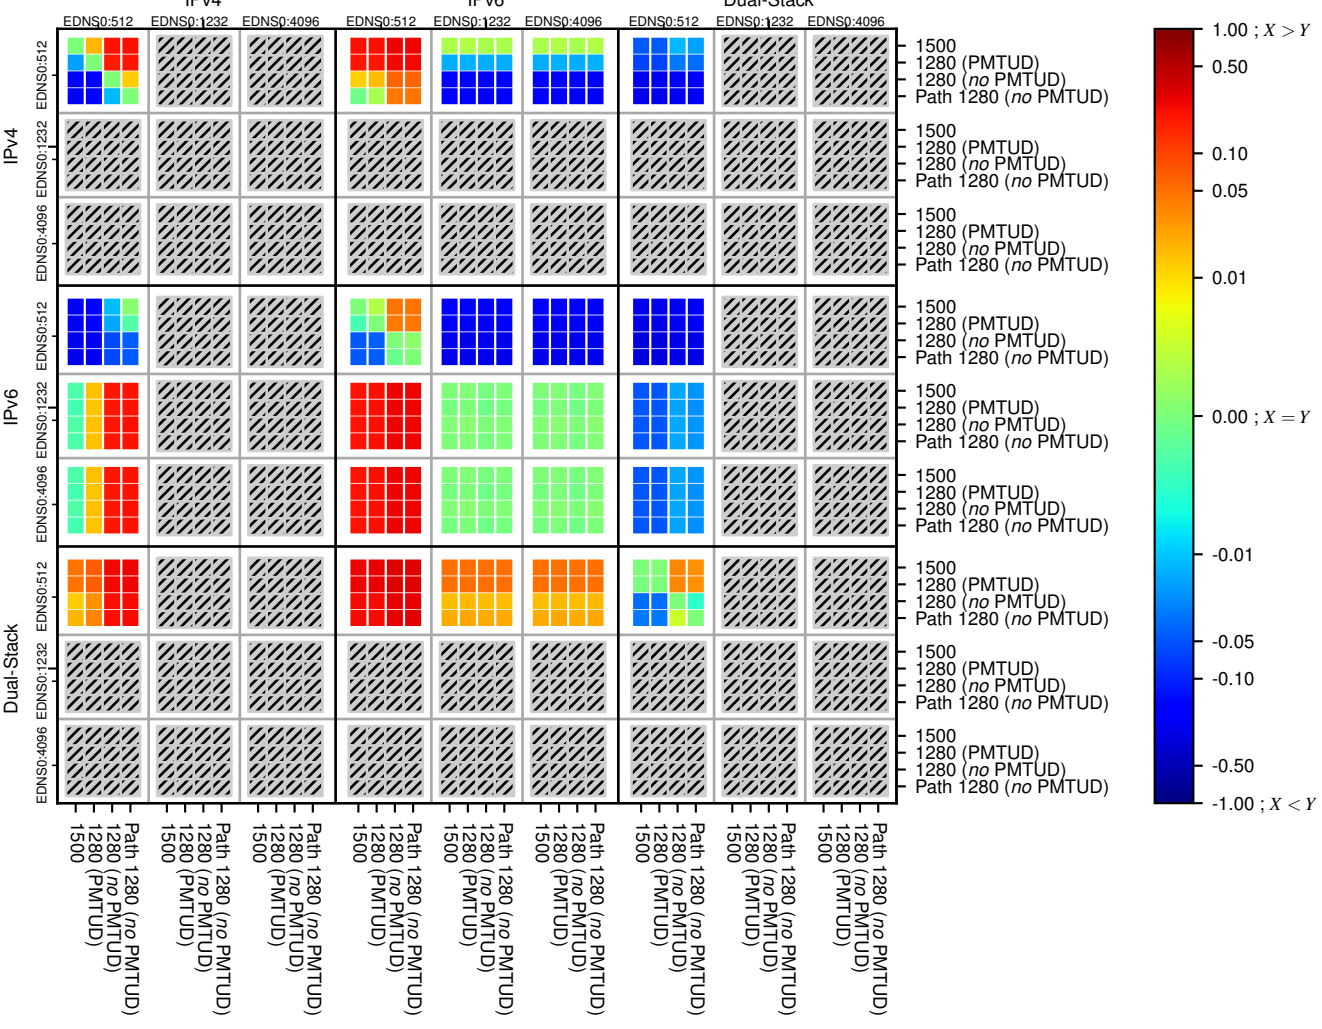

All Zones without DNSSEC for '.org'

All Zones with DNSSEC for '.org'

All Zones for '.org'

$$f(V) = |X_{SERVFAIL}| \% - |Y_{SERVFAIL}| \%$$

$$f(V) = |X_{SERVFAIL}| \% - |Y_{SERVFAIL}| \%$$

$$f(V) = |X_{SERVFAIL}| \% - |Y_{SERVFAIL}| \%$$