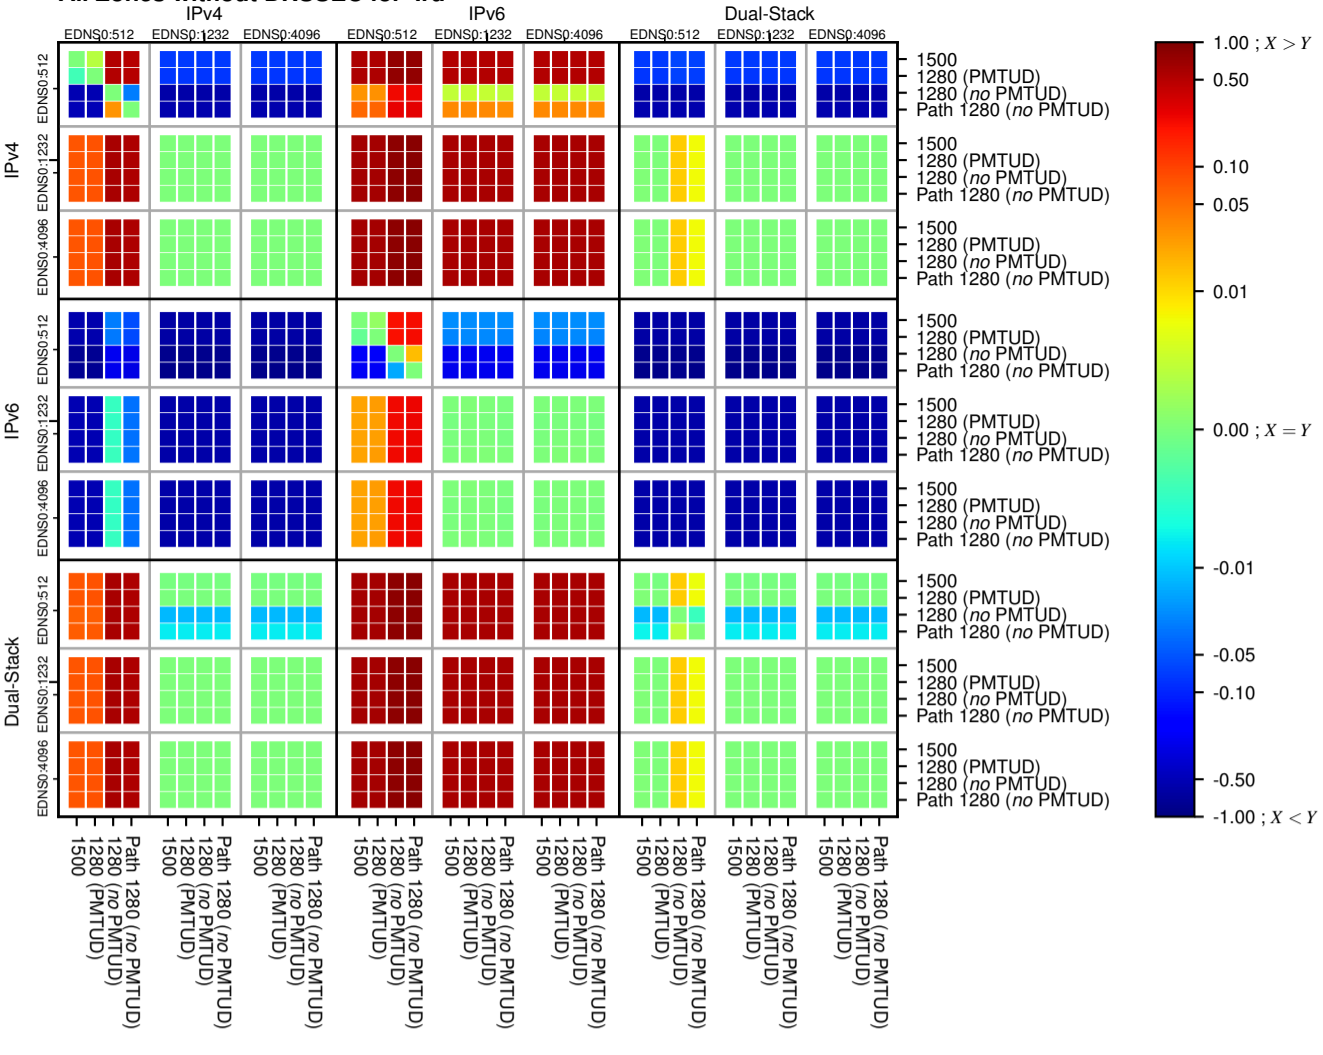

### All Zones without DNSSEC for '.ru'

### All Zones with DNSSEC for '.ru'

### All Zones for '.ru'

$$f(V) = |X_{SERVFAIL}| \% - |Y_{SERVFAIL}| \%$$

$$f(V) = |X_{SERVFAIL}| \% - |Y_{SERVFAIL}| \%$$

$$f(V) = |X_{SERVFAIL}| \% - |Y_{SERVFAIL}| \%$$