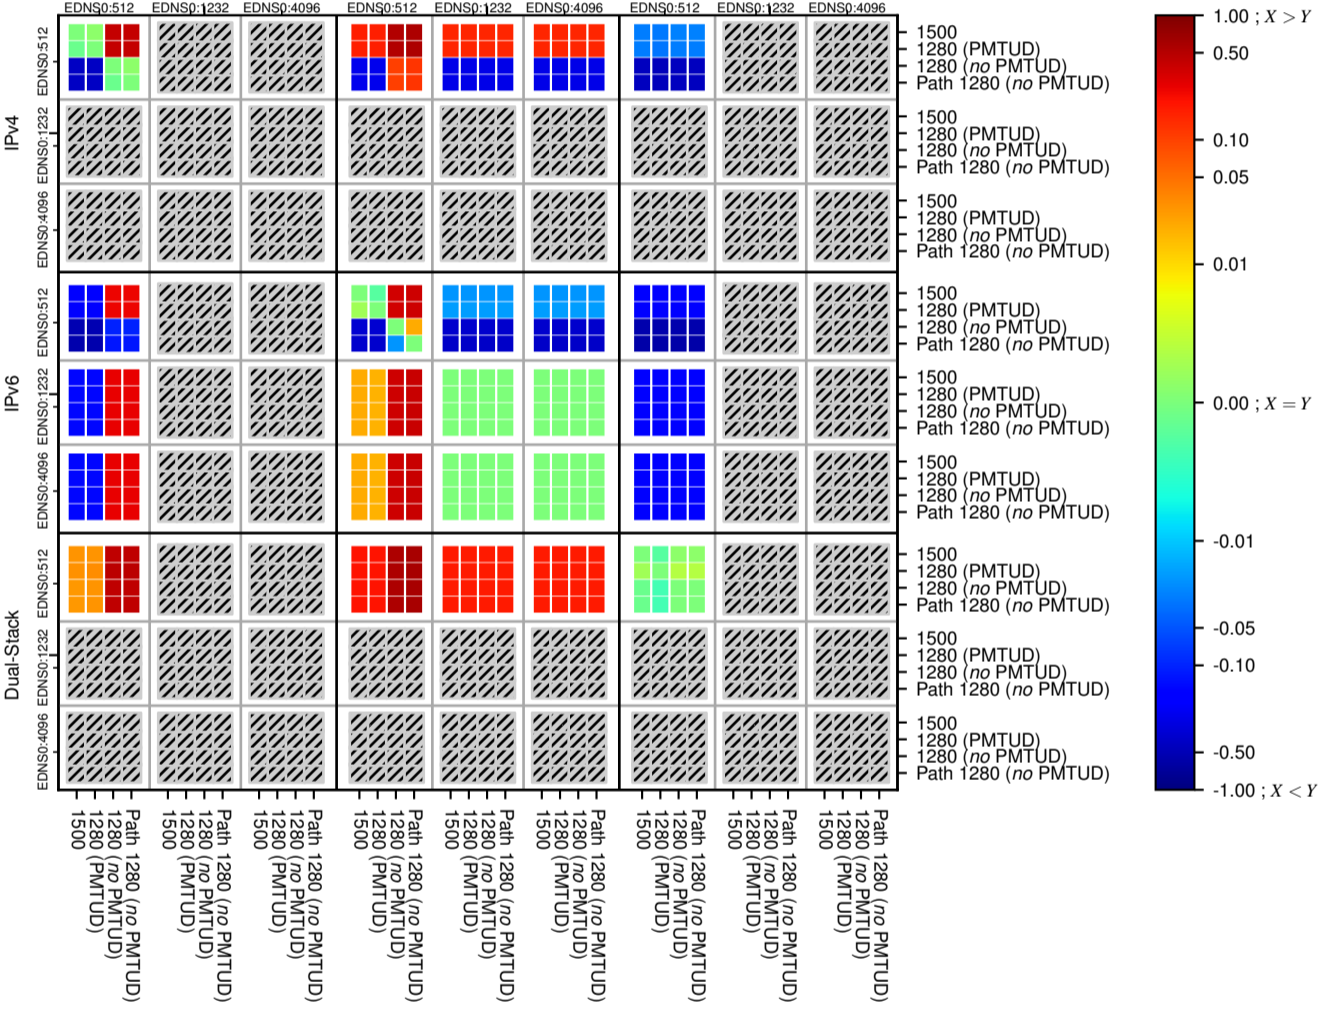

### All Zones without DNSSEC for '.ru'

### All Zones with DNSSEC for '.ru'

### All Zones for '.ru'

$$f(V) = |X_{SERVFAIL}| \% - |Y_{SERVFAIL}| \%$$

$$f(V) = |X_{SERVFAIL}| \% - |Y_{SERVFAIL}| \%$$

$$f(V) = |X_{SERVFAIL}| \% - |Y_{SERVFAIL}| \%$$