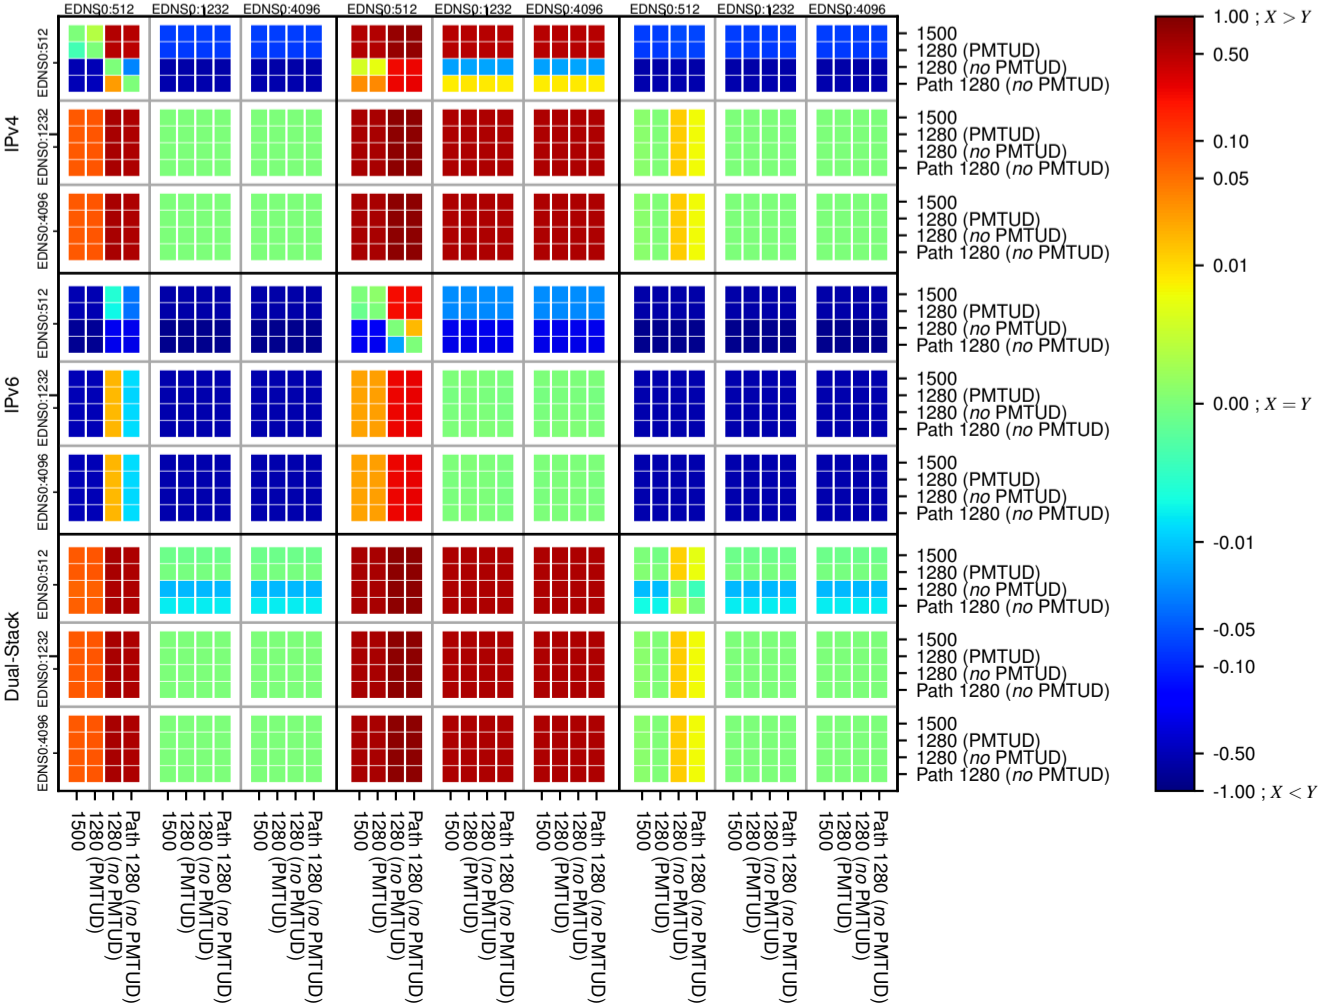

### All Zones without DNSSEC for '.ru'

### All Zones with DNSSEC for '.ru'

### All Zones for '.ru'

$$f(V) = |X_{SERVFAIL}| \% - |Y_{SERVFAIL}| \%$$

$$f(V) = |X_{SERVFAIL}| \% - |Y_{SERVFAIL}| \%$$

$$f(V) = |X_{SERVFAIL}| \% - |Y_{SERVFAIL}| \%$$