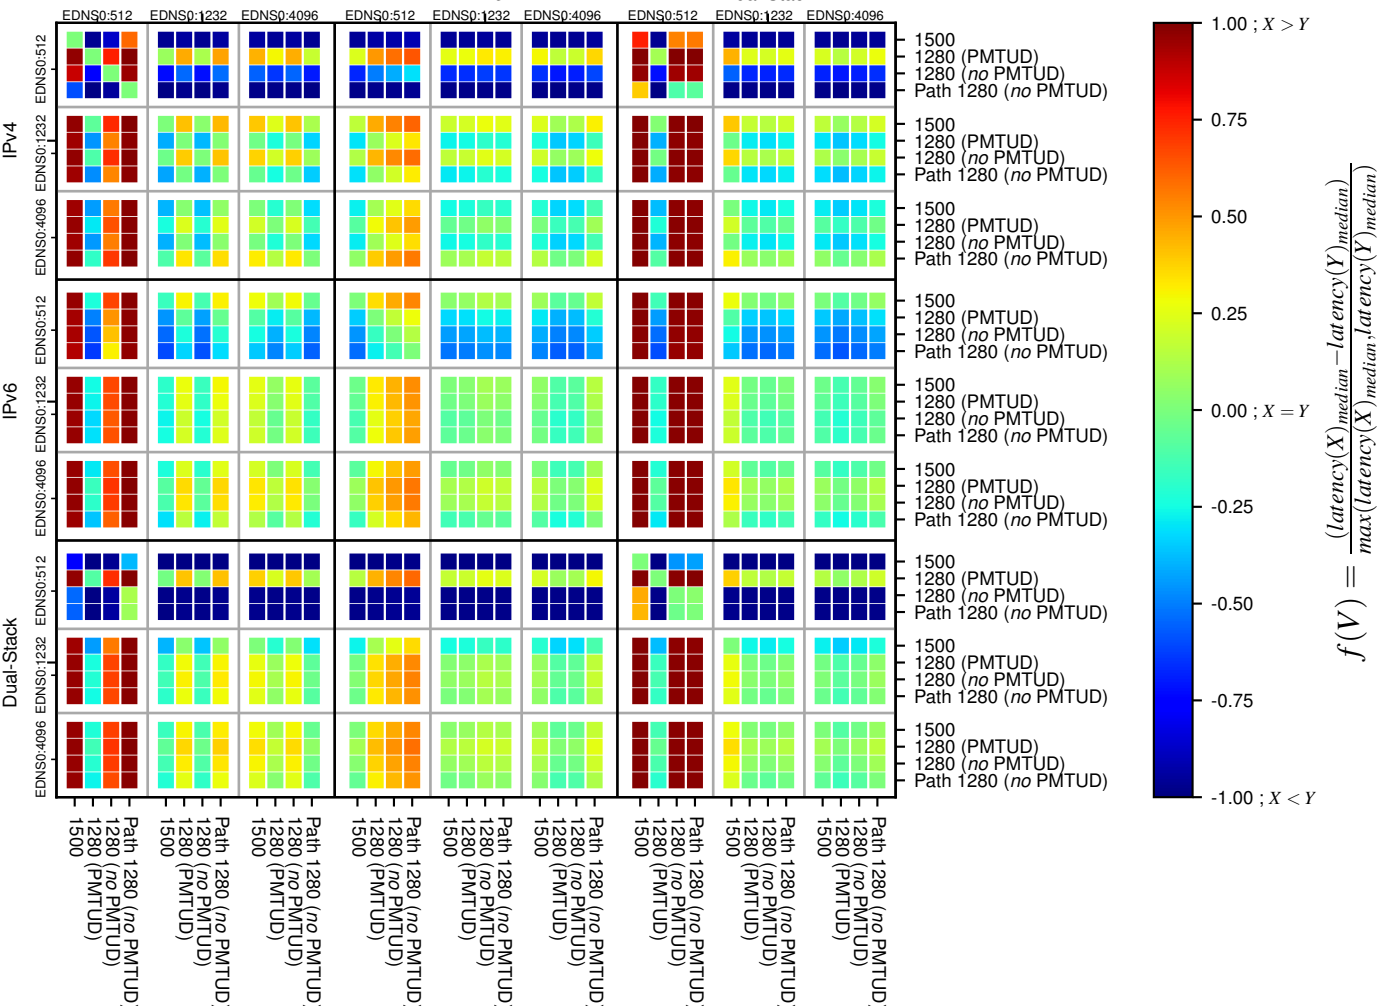

All Zones without DNSSEC returning NOERROR for '.de'

All Zones with DNSSEC returning NOERROR for '.de'

All Zones returning NOERROR for '.de'