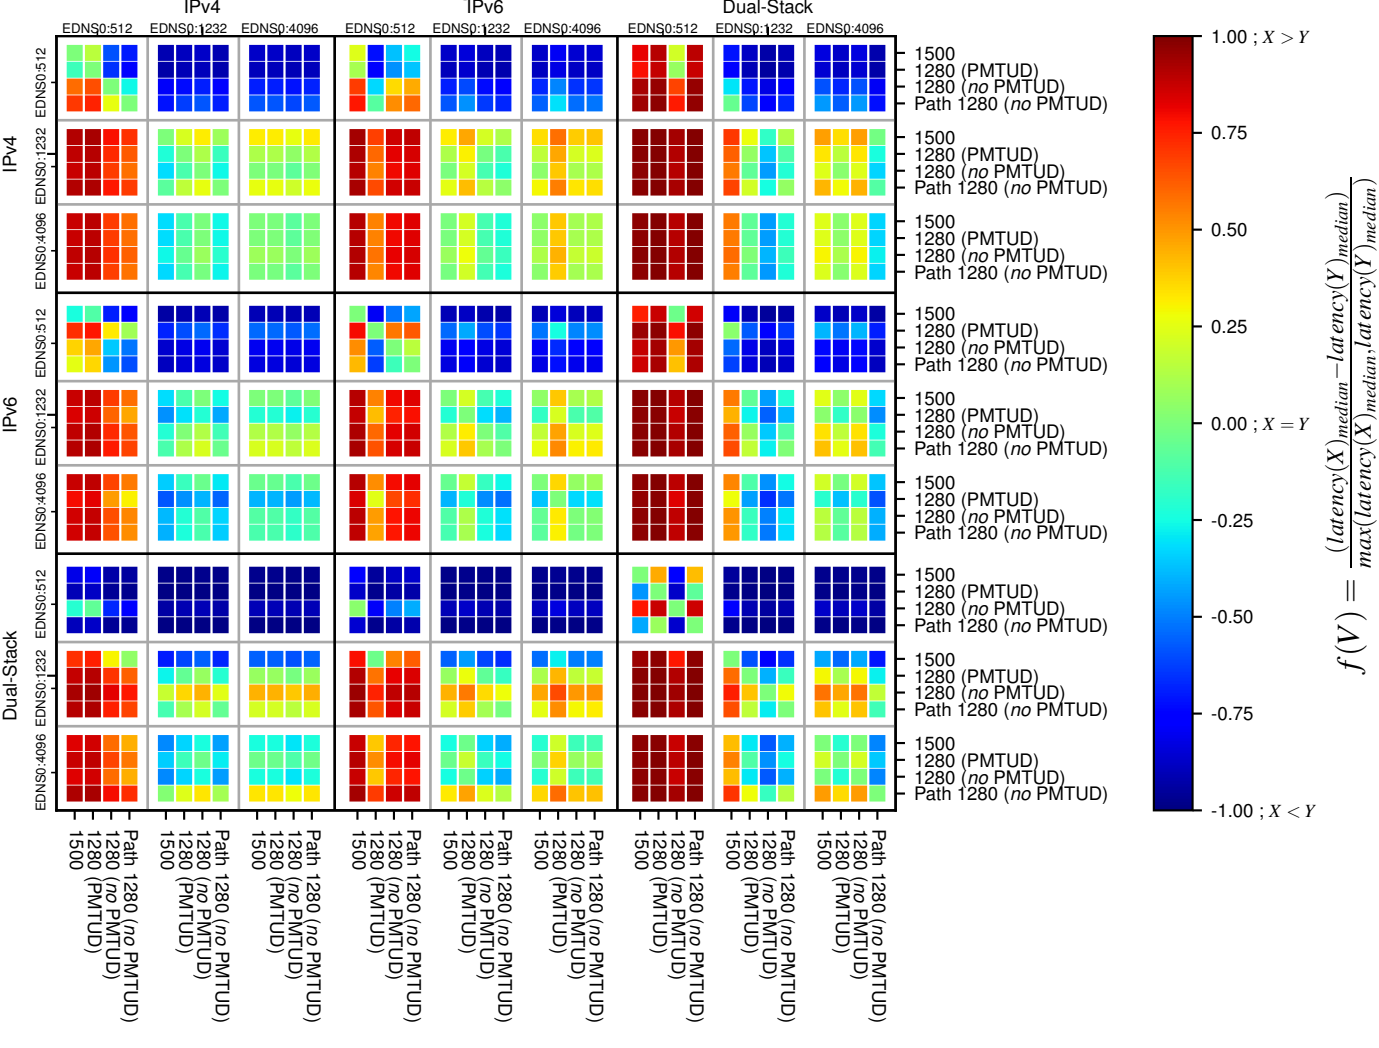

All Zones without DNSSEC returning NOERROR for '.de'

All Zones with DNSSEC returning NOERROR for '.de'

All Zones returning NOERROR for '.de'