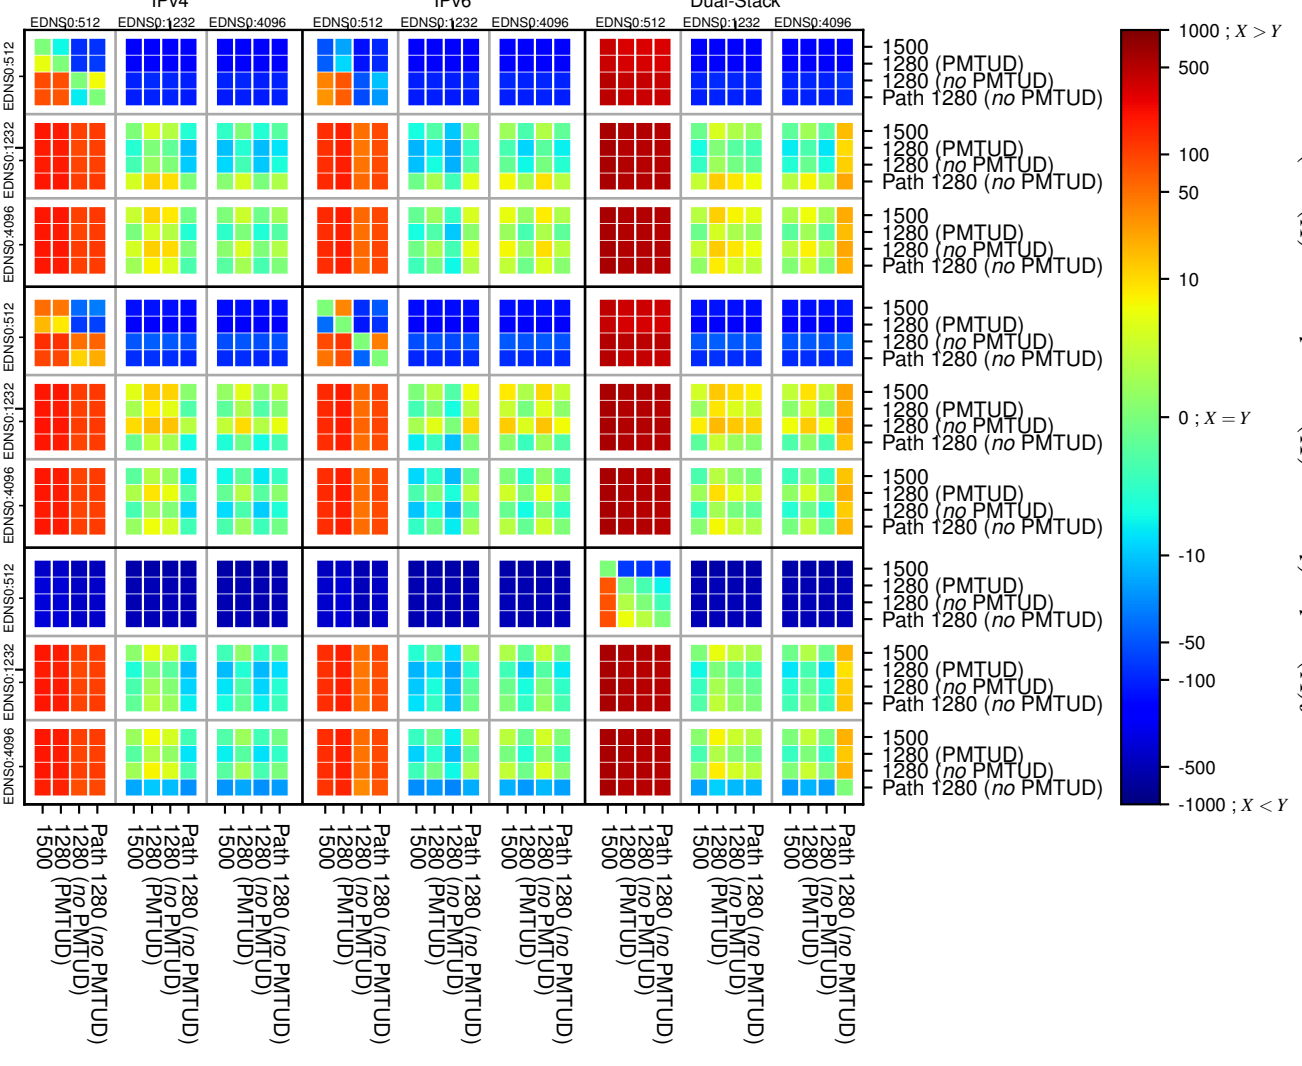

**All Zones without DNSSEC returning NOERROR for '.de'**

**All Zones with DNSSEC returning NOERROR for '.de'**

**All Zones returning NOERROR for '.de'**