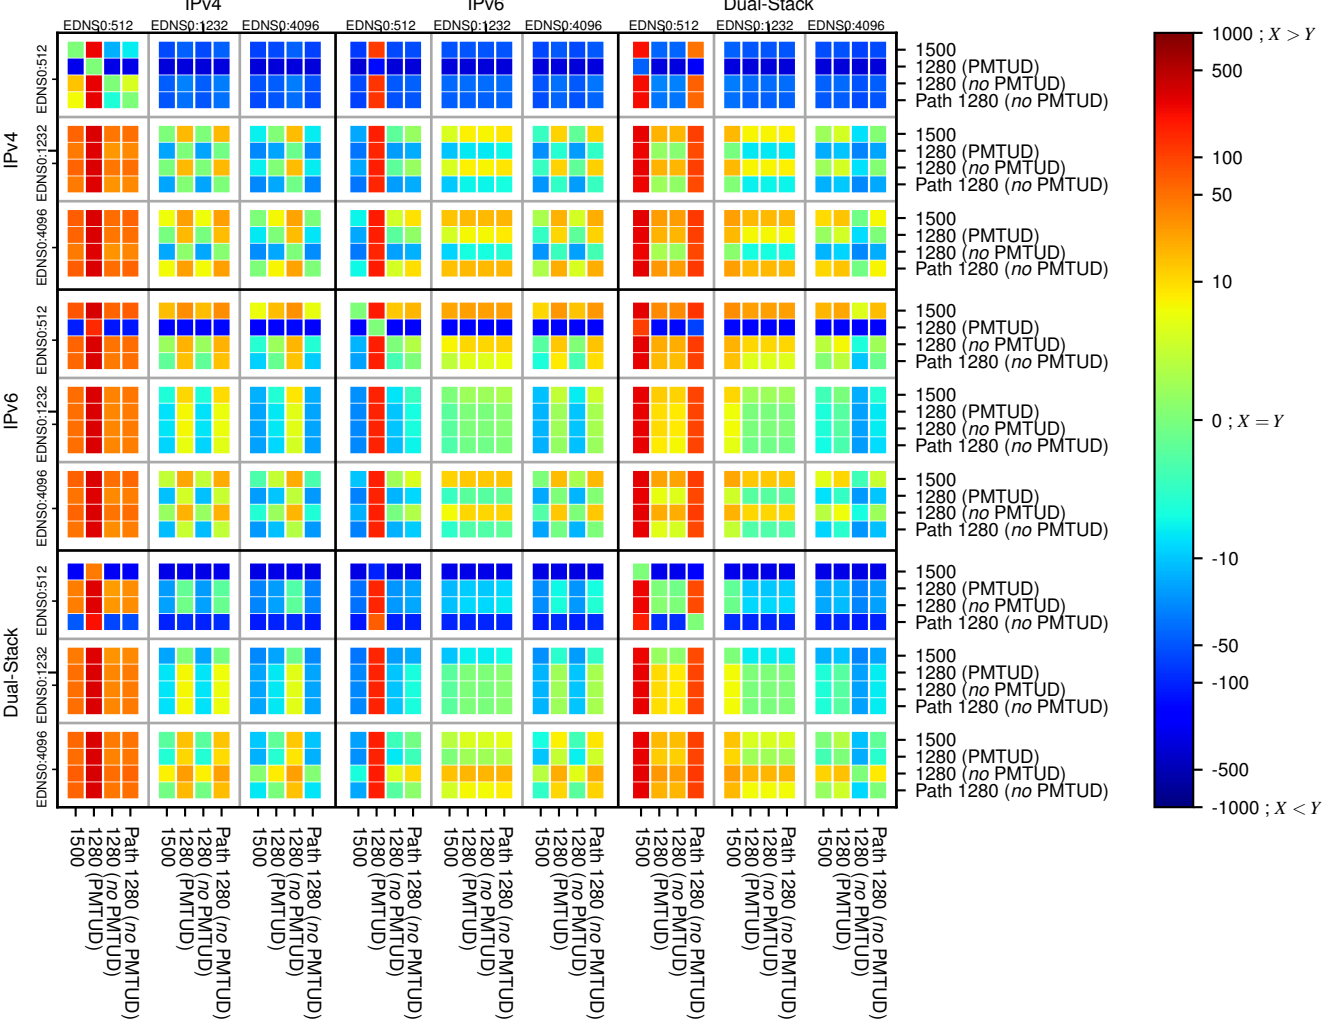

All Zones without DNSSEC returning NOERROR for '.se'

All Zones with DNSSEC returning NOERROR for '.se'

All Zones returning NOERROR for '.se'