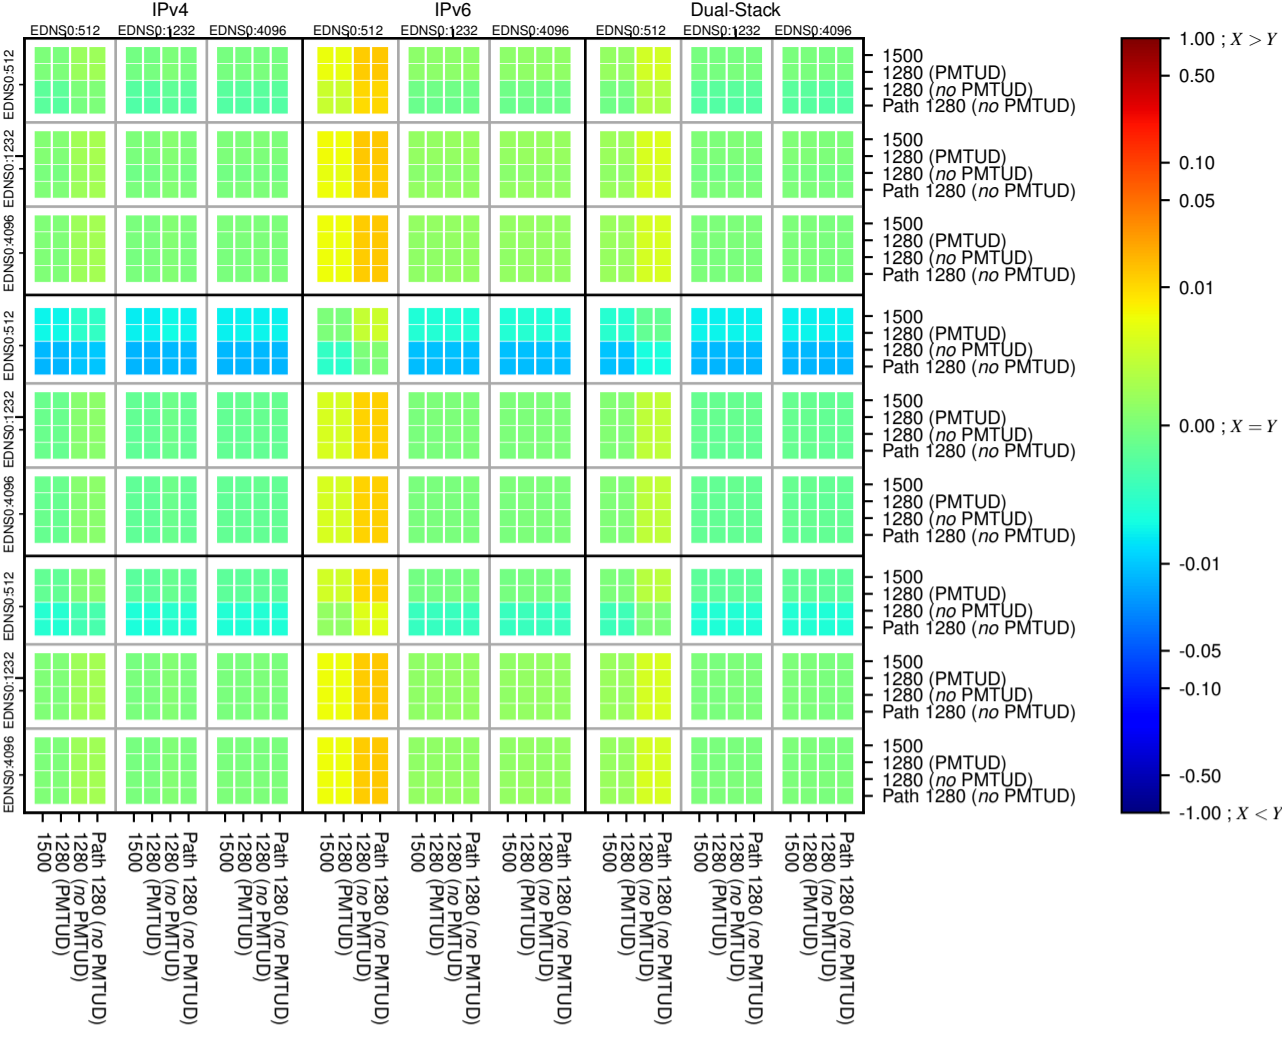

### All Zones without DNSSEC for '.com'

$$f(V) = |(X_{TIMEOUT} | \% - SERVFAIL) - (Y_{TIMEOUT} | \% - SERVFAIL)|$$

### All Zones with DNSSEC for '.com'

$$f(V) = |(X_{TIMEOUT} | \% - SERVFAIL) - (Y_{TIMEOUT} | \% - SERVFAIL)|$$

### All Zones for '.com'

$$f(V) = |(X_{TIMEOUT} | \% - SERVFAIL) - (Y_{TIMEOUT} | \% - SERVFAIL)|$$