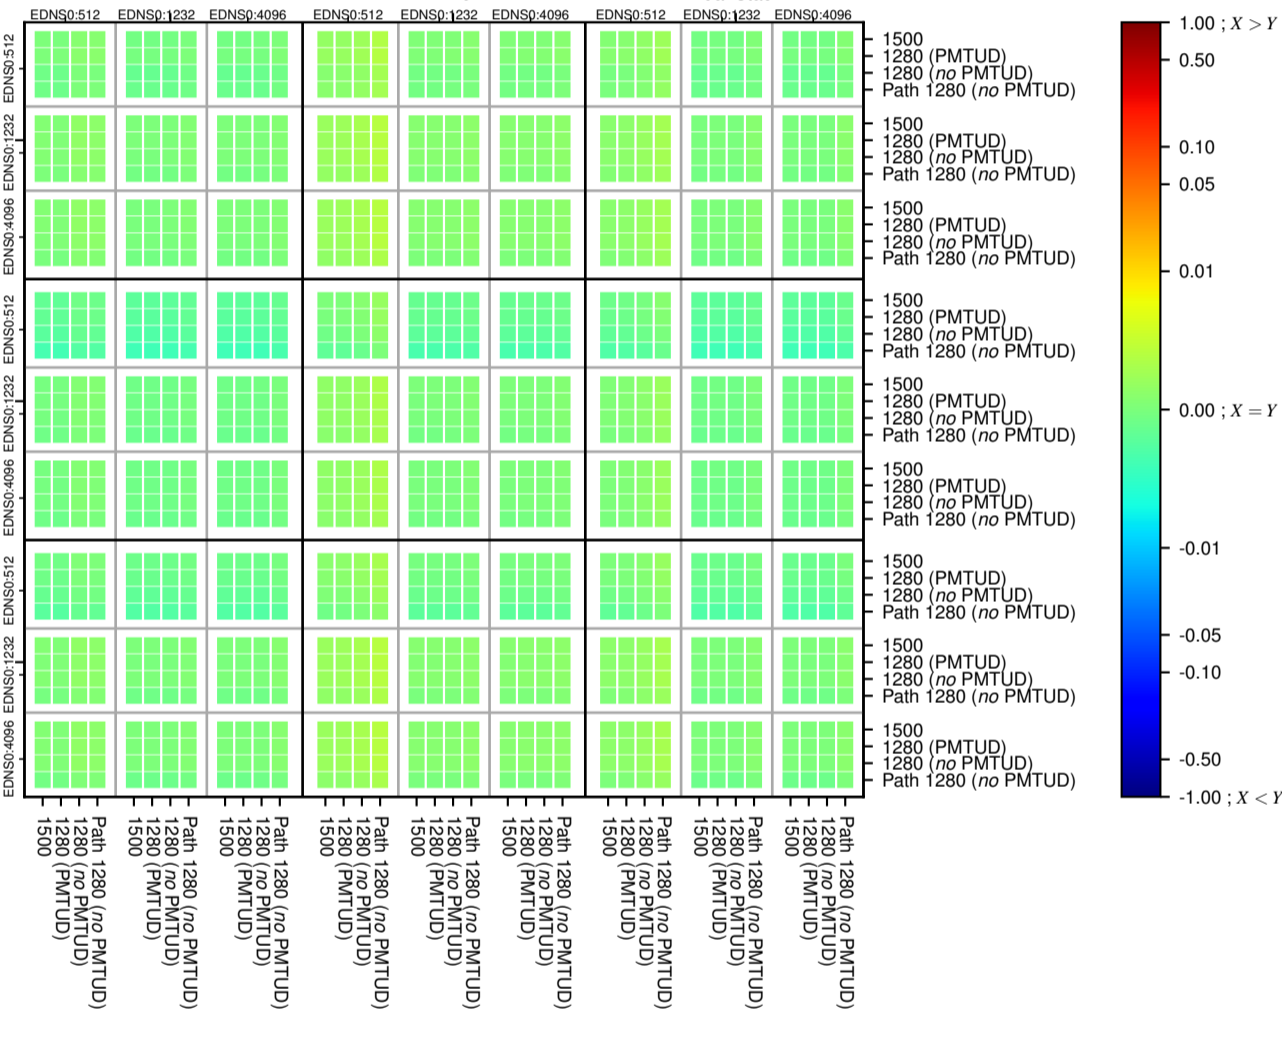

### All Zones without DNSSEC for '.com'

$$f(V) = |(X_{TIMEOUT} | \% - SERVFAIL) - (Y_{TIMEOUT} | \% - SERVFAIL)|$$

### All Zones with DNSSEC for '.com'

$$f(V) = |(X_{TIMEOUT} | \% - SERVFAIL) - (Y_{TIMEOUT} | \% - SERVFAIL)|$$

### All Zones for '.com'

$$f(V) = |(X_{TIMEOUT} | \% - SERVFAIL) - (Y_{TIMEOUT} | \% - SERVFAIL)|$$