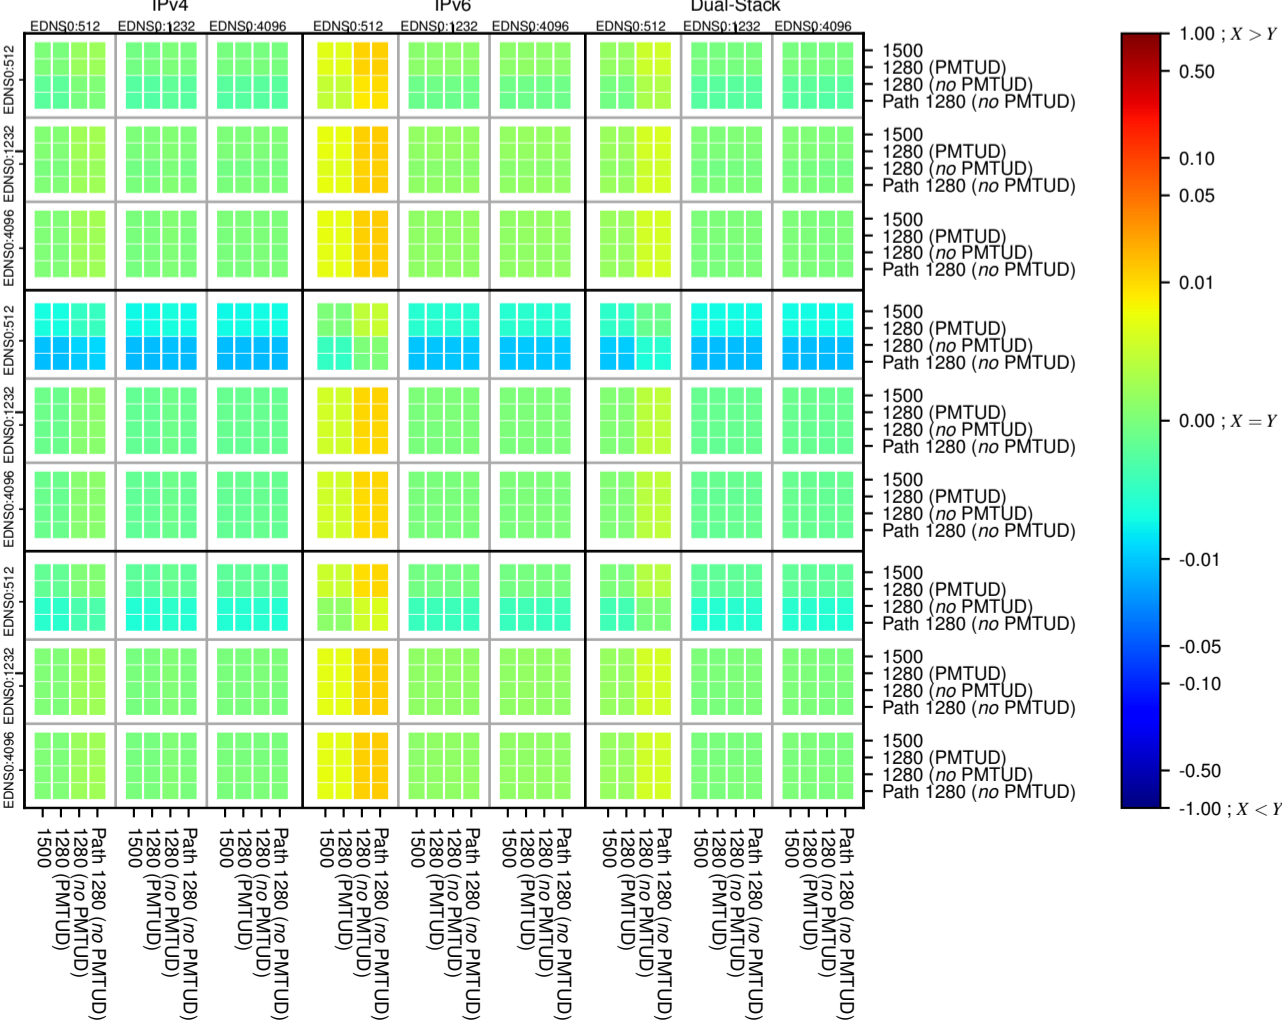

### All Zones without DNSSEC for '.com'

$$f(V) = |(X_{TIMEOUT} | \% - SERVFAIL) - (Y_{TIMEOUT} | \% - SERVFAIL)|$$

### All Zones with DNSSEC for '.com'

$$f(V) = |(X_{TIMEOUT} | \% - SERVFAIL) - (Y_{TIMEOUT} | \% - SERVFAIL)|$$

### All Zones for '.com'

$$f(V) = |(X_{TIMEOUT} | \% - SERVFAIL) - (Y_{TIMEOUT} | \% - SERVFAIL)|$$