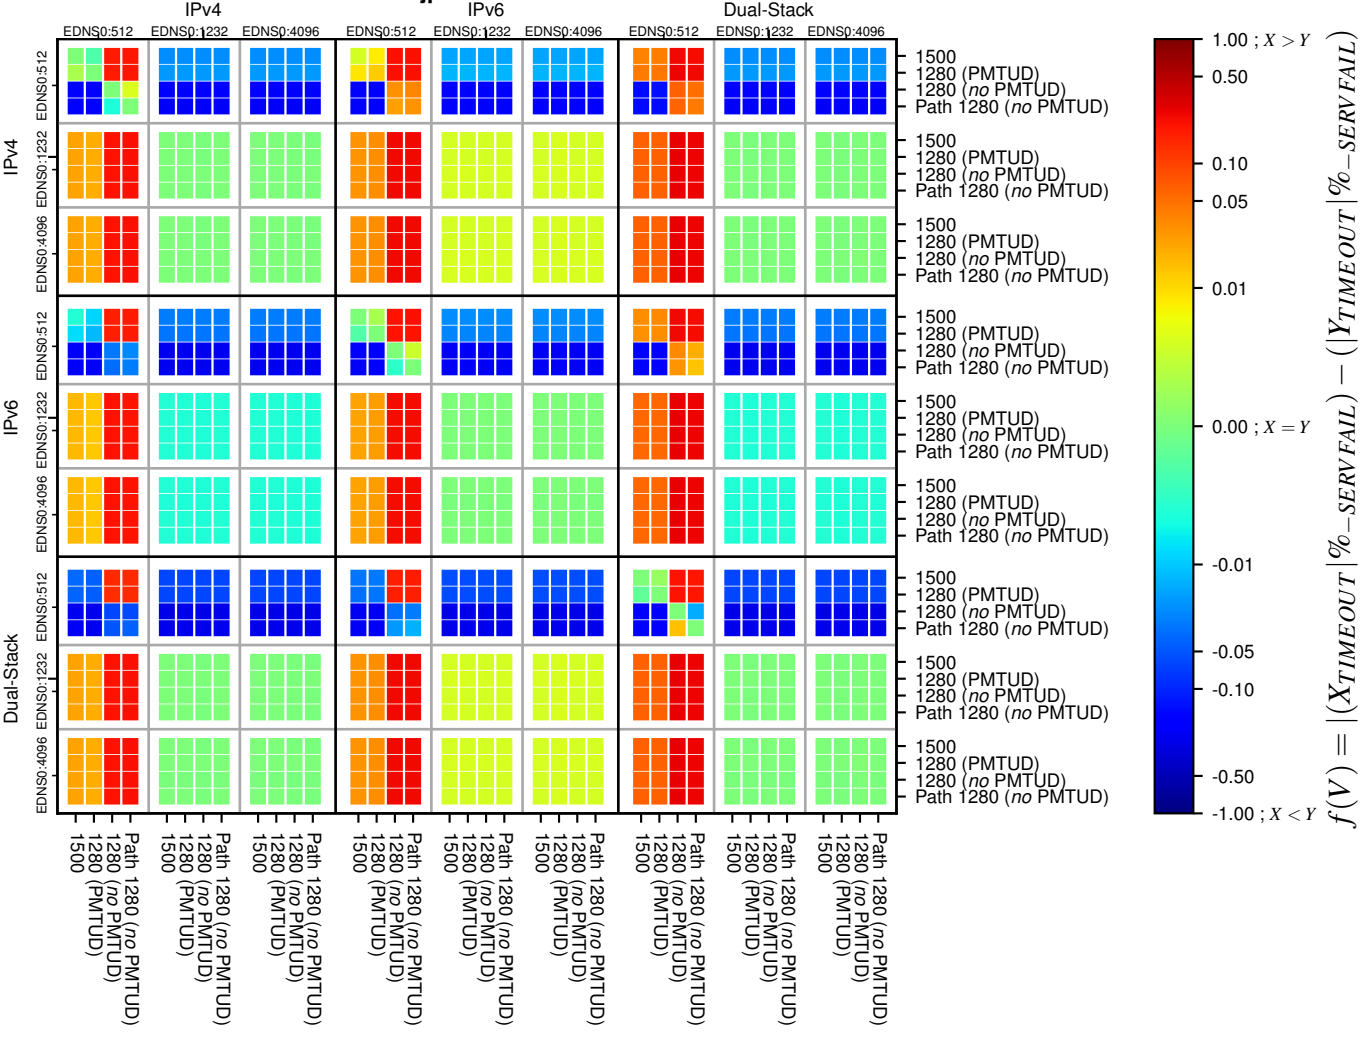

All Zones without DNSSEC for '.jp'

All Zones with DNSSEC for '.jp'

All Zones for '.jp'

$$f(V) = |(X_{TIMEOUT} | \% - SERVFAIL) - (Y_{TIMEOUT} | \% - SERVFAIL)|$$

$$f(V) = |(X_{TIMEOUT} | \% - SERVFAIL) - (Y_{TIMEOUT} | \% - SERVFAIL)|$$

$$f(V) = |(X_{TIMEOUT} | \% - SERVFAIL) - (Y_{TIMEOUT} | \% - SERVFAIL)|$$