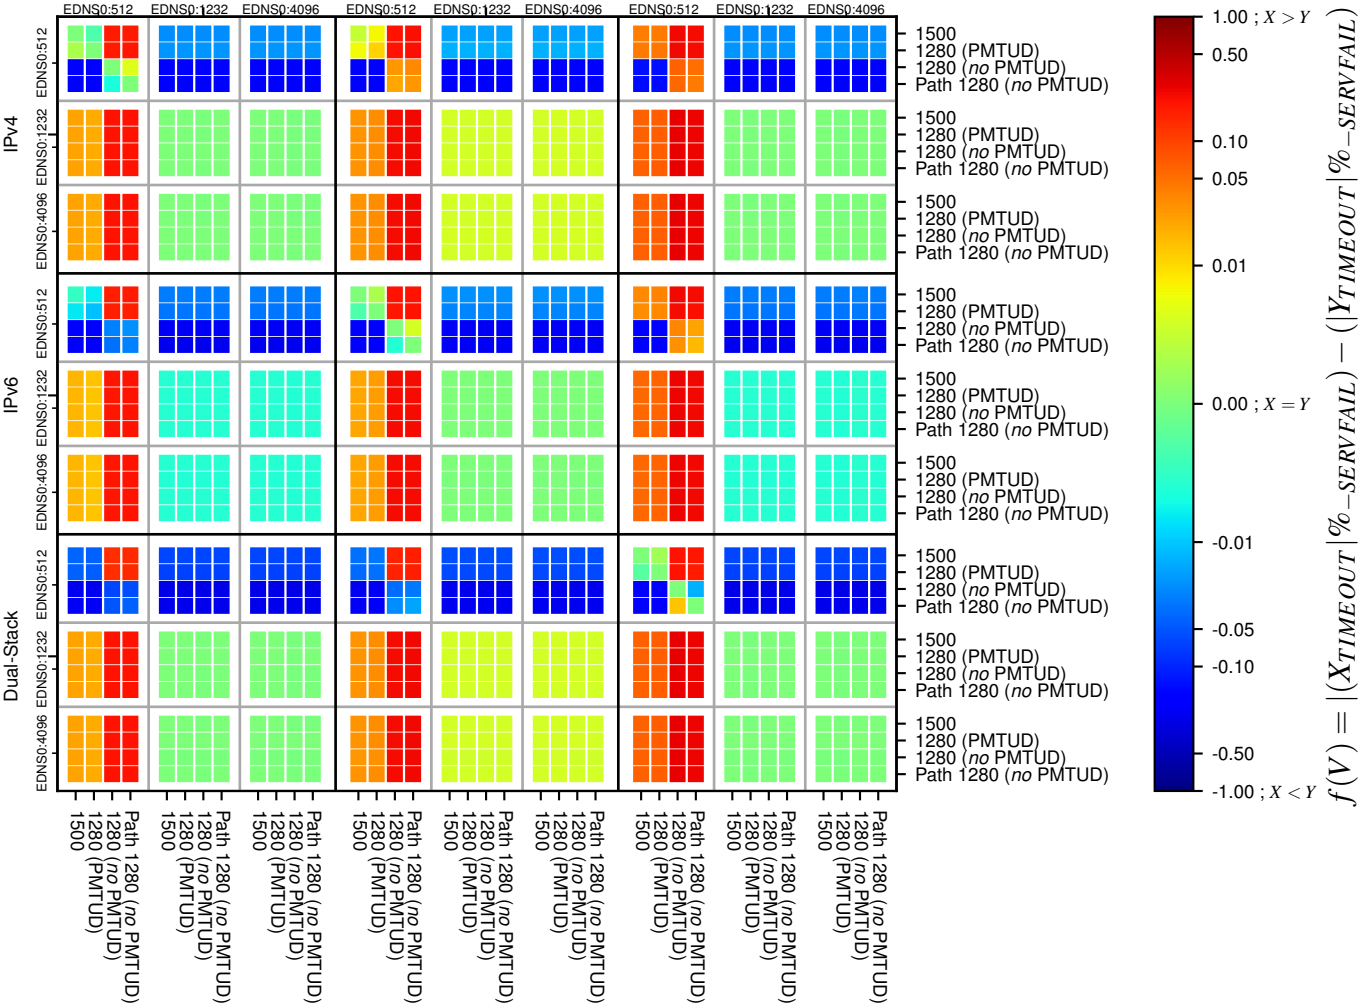

All Zones without DNSSEC for '.jp'

All Zones with DNSSEC for '.jp'

All Zones for '.jp'

$$f(V) = |(X_{TIMEOUT} | \% - SERVFAIL) - (Y_{TIMEOUT} | \% - SERVFAIL)|$$

$$f(V) = |(X_{TIMEOUT} | \% - SERVFAIL) - (Y_{TIMEOUT} | \% - SERVFAIL)|$$

$$f(V) = |(X_{TIMEOUT} | \% - SERVFAIL) - (Y_{TIMEOUT} | \% - SERVFAIL)|$$