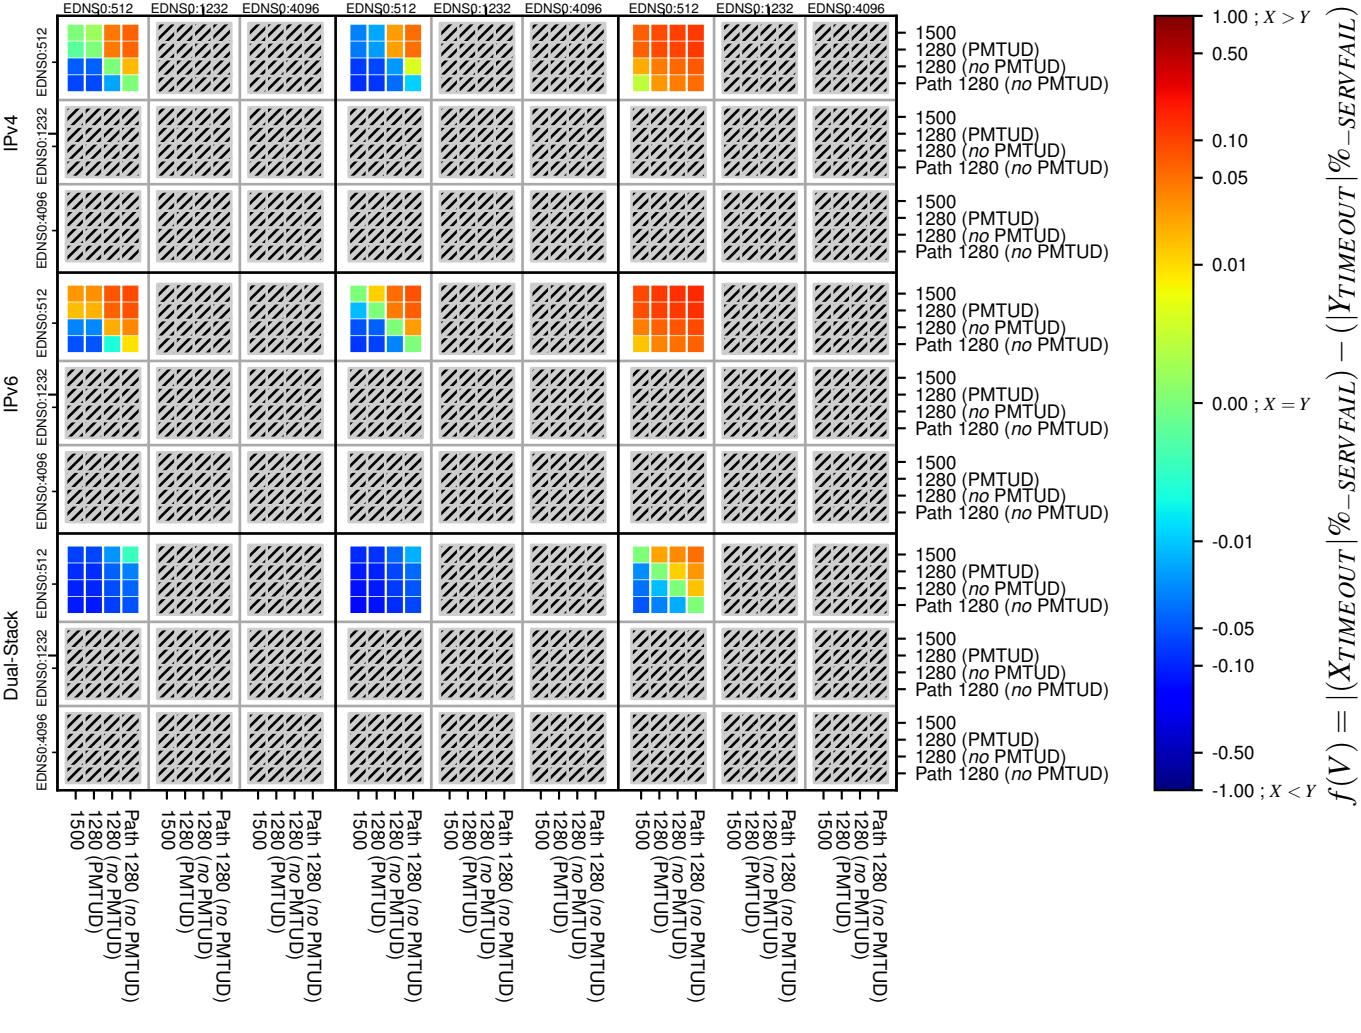

All Zones without DNSSEC for '.jp'

All Zones with DNSSEC for '.jp'

All Zones for '.jp'

$$f(V) = |(X_{TIMEOUT} | \% - SERVFAIL) - (Y_{TIMEOUT} | \% - SERVFAIL)|$$

$$f(V) = |(X_{TIMEOUT} | \% - SERVFAIL) - (Y_{TIMEOUT} | \% - SERVFAIL)|$$

$$f(V) = |(X_{TIMEOUT} | \% - SERVFAIL) - (Y_{TIMEOUT} | \% - SERVFAIL)|$$