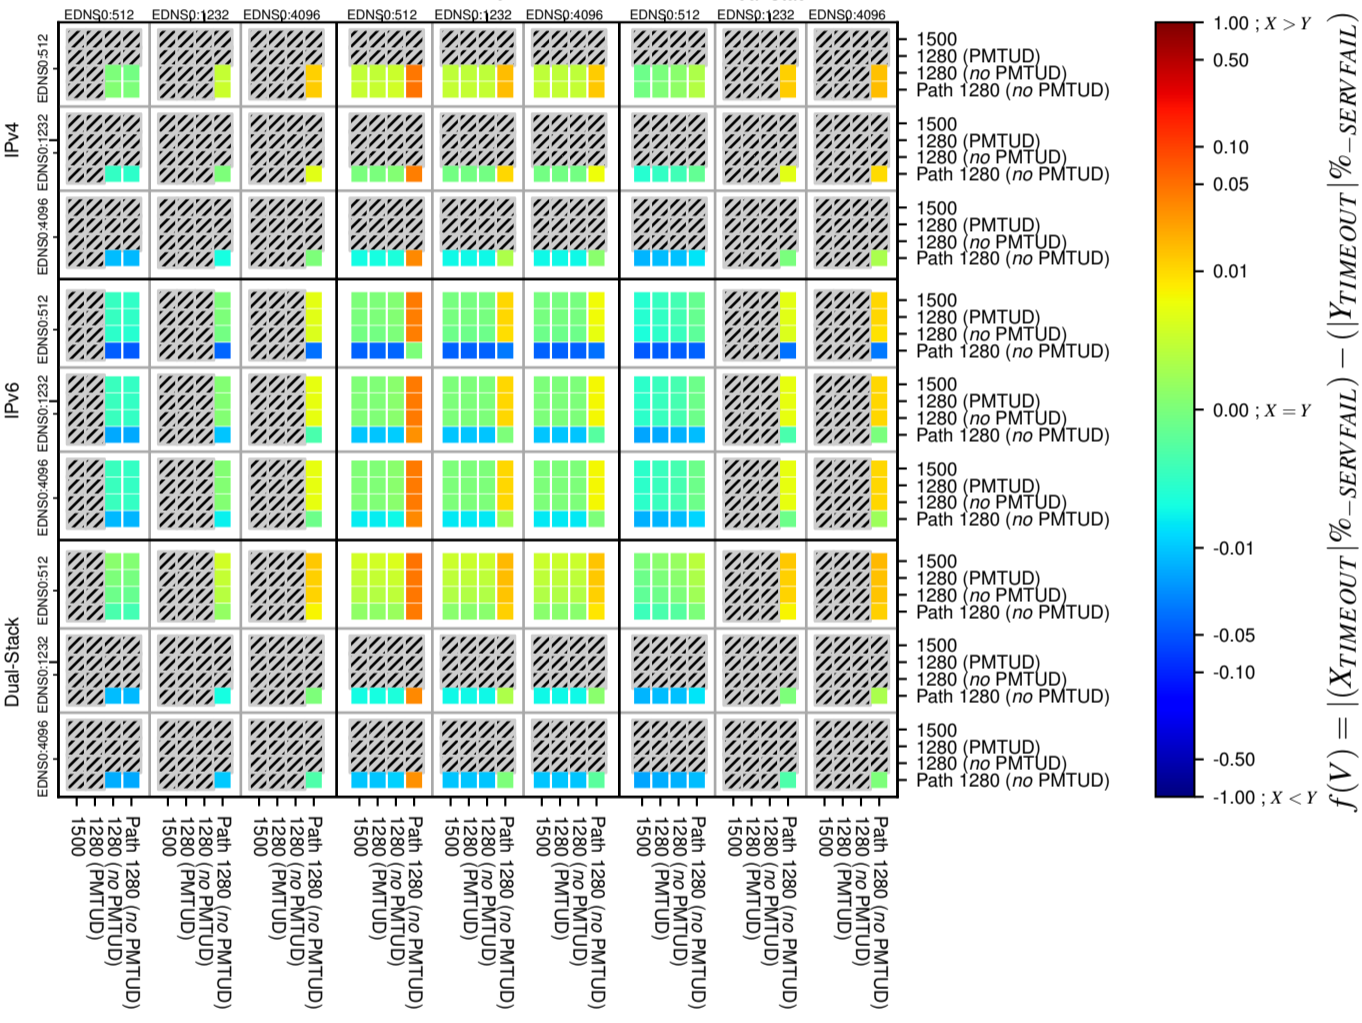

All Zones without DNSSEC for '.nl'

All Zones with DNSSEC for '.nl'

All Zones for '.nl'