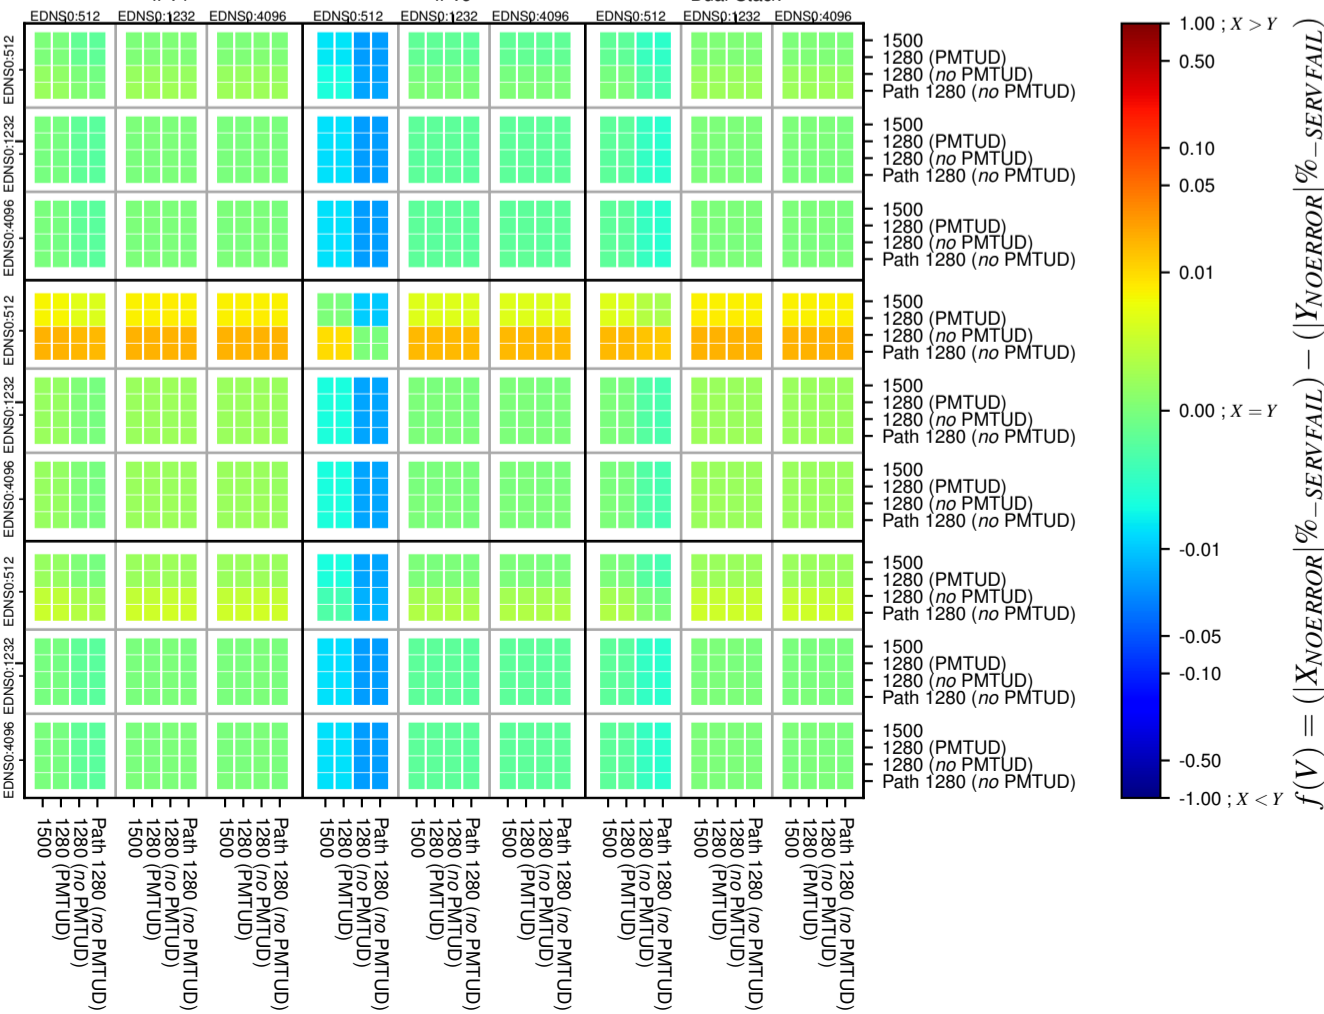

All Zones without DNSSEC for '.com'

All Zones with DNSSEC for '.com'

All Zones for '.com'

$$f(V) = (|X_{NOERROR}| \% - SERVFAIL) - (|Y_{NOERROR}| \% - SERVFAIL)$$

$$f(V) = (|X_{NOERROR}| \% - SERVFAIL) - (|Y_{NOERROR}| \% - SERVFAIL)$$

$$f(V) = (|X_{NOERROR}| \% - SERVFAIL) - (|Y_{NOERROR}| \% - SERVFAIL)$$