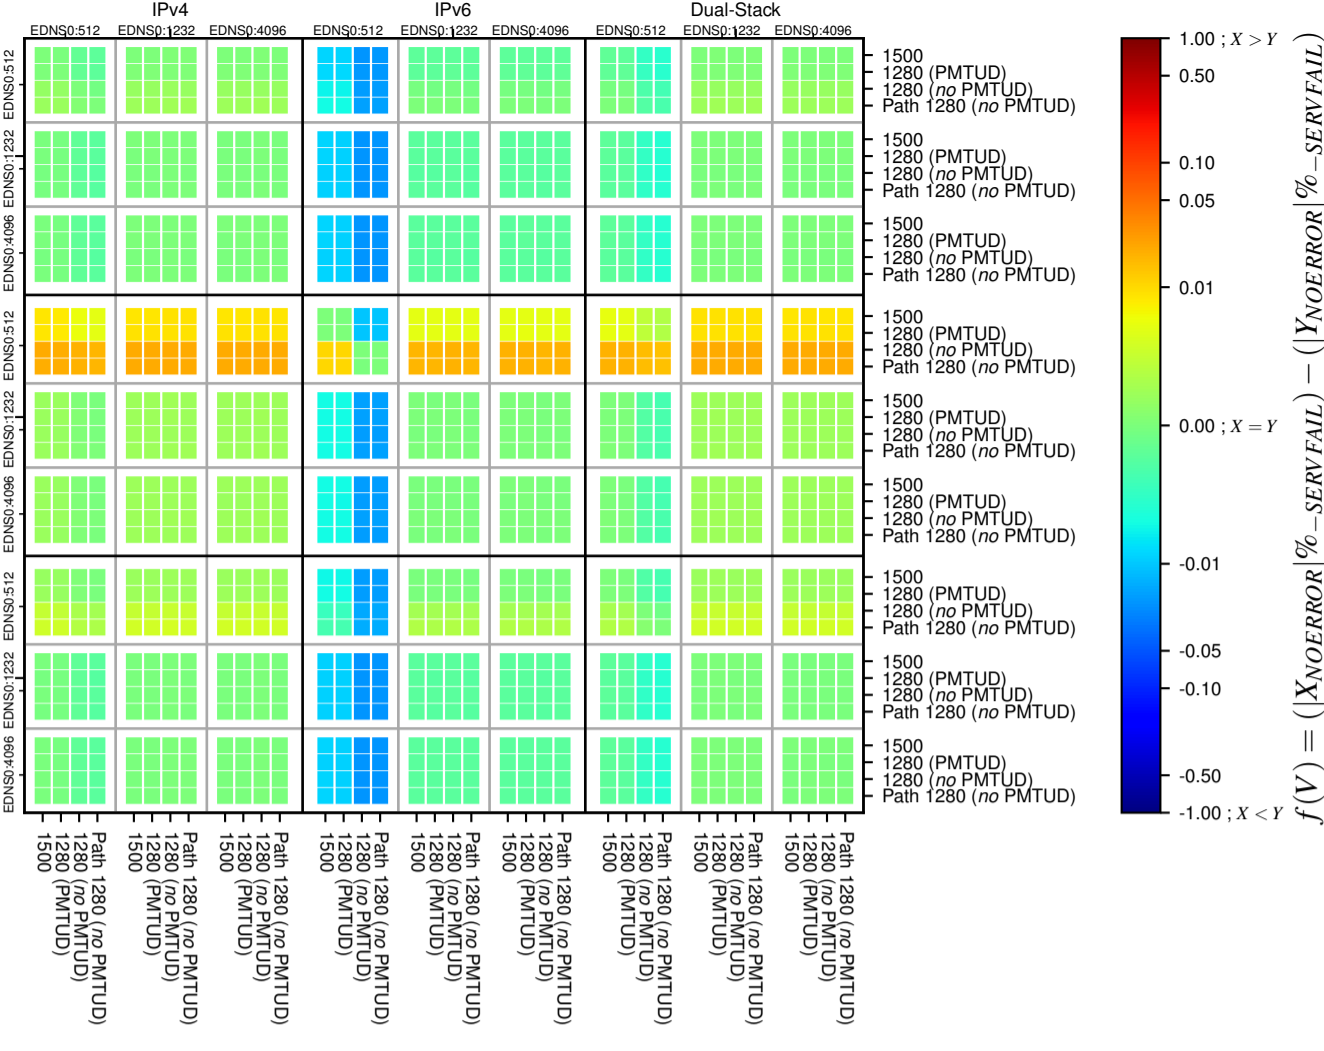

All Zones without DNSSEC for '.com'

All Zones with DNSSEC for '.com'

All Zones for '.com'

$$f(V) = (|X_{NOERROR}| \% - SERVFAIL) - (|Y_{NOERROR}| \% - SERVFAIL)$$

$$f(V) = (|X_{NOERROR}| \% - SERVFAIL) - (|Y_{NOERROR}| \% - SERVFAIL)$$

$$f(V) = (|X_{NOERROR}| \% - SERVFAIL) - (|Y_{NOERROR}| \% - SERVFAIL)$$