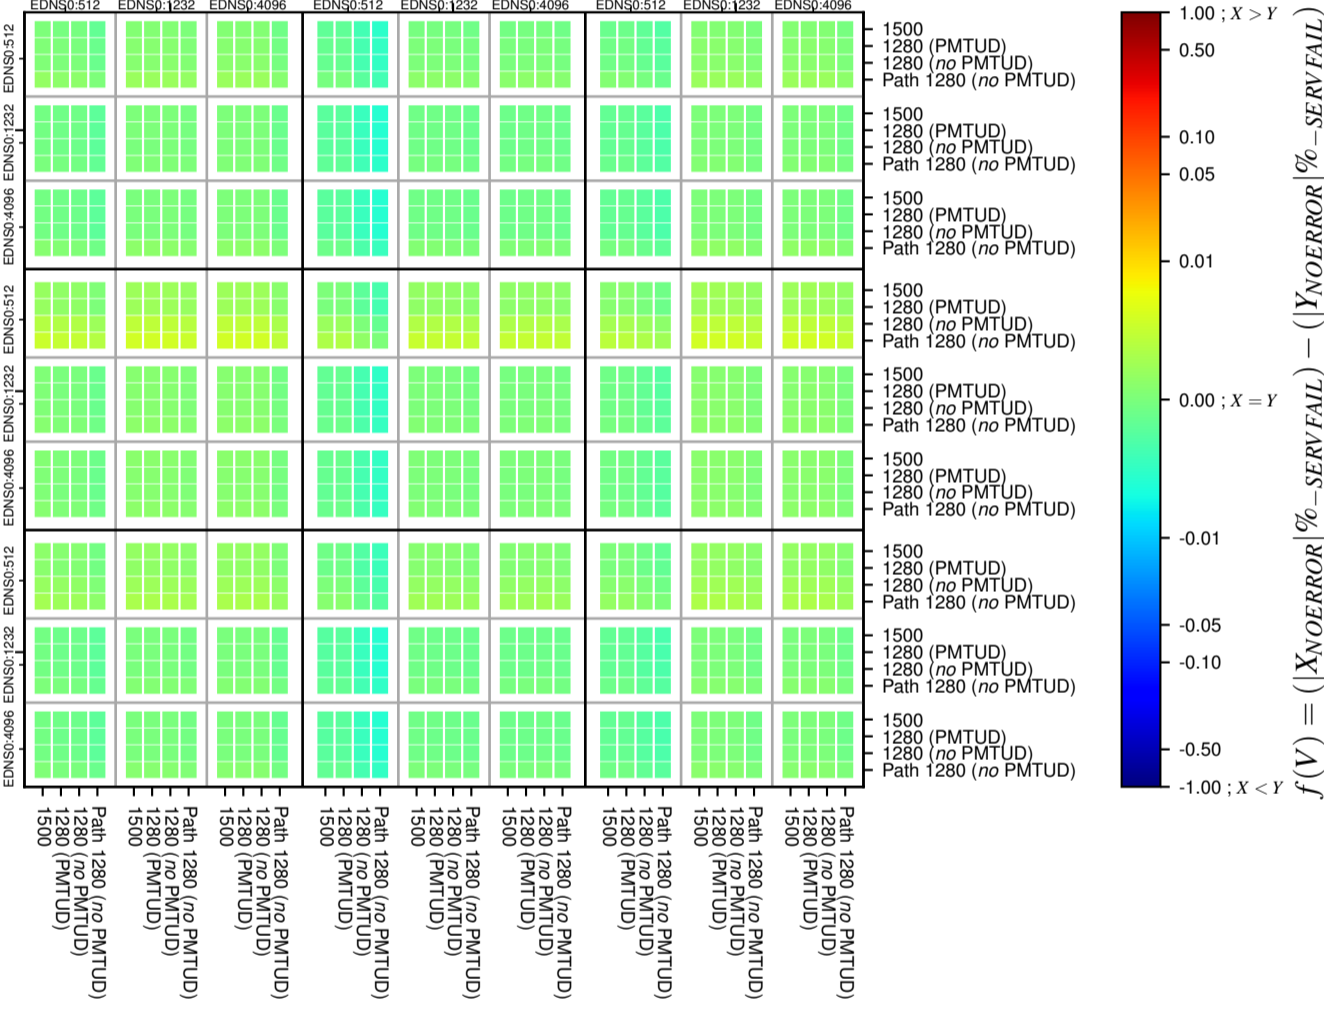

All Zones without DNSSEC for '.com'

All Zones with DNSSEC for '.com'

All Zones for '.com'

$$f(V) = (|X_{NOERROR}| \% - SERVFAIL) - (|Y_{NOERROR}| \% - SERVFAIL)$$

$$f(V) = (|X_{NOERROR}| \% - SERVFAIL) - (|Y_{NOERROR}| \% - SERVFAIL)$$

$$f(V) = (|X_{NOERROR}| \% - SERVFAIL) - (|Y_{NOERROR}| \% - SERVFAIL)$$