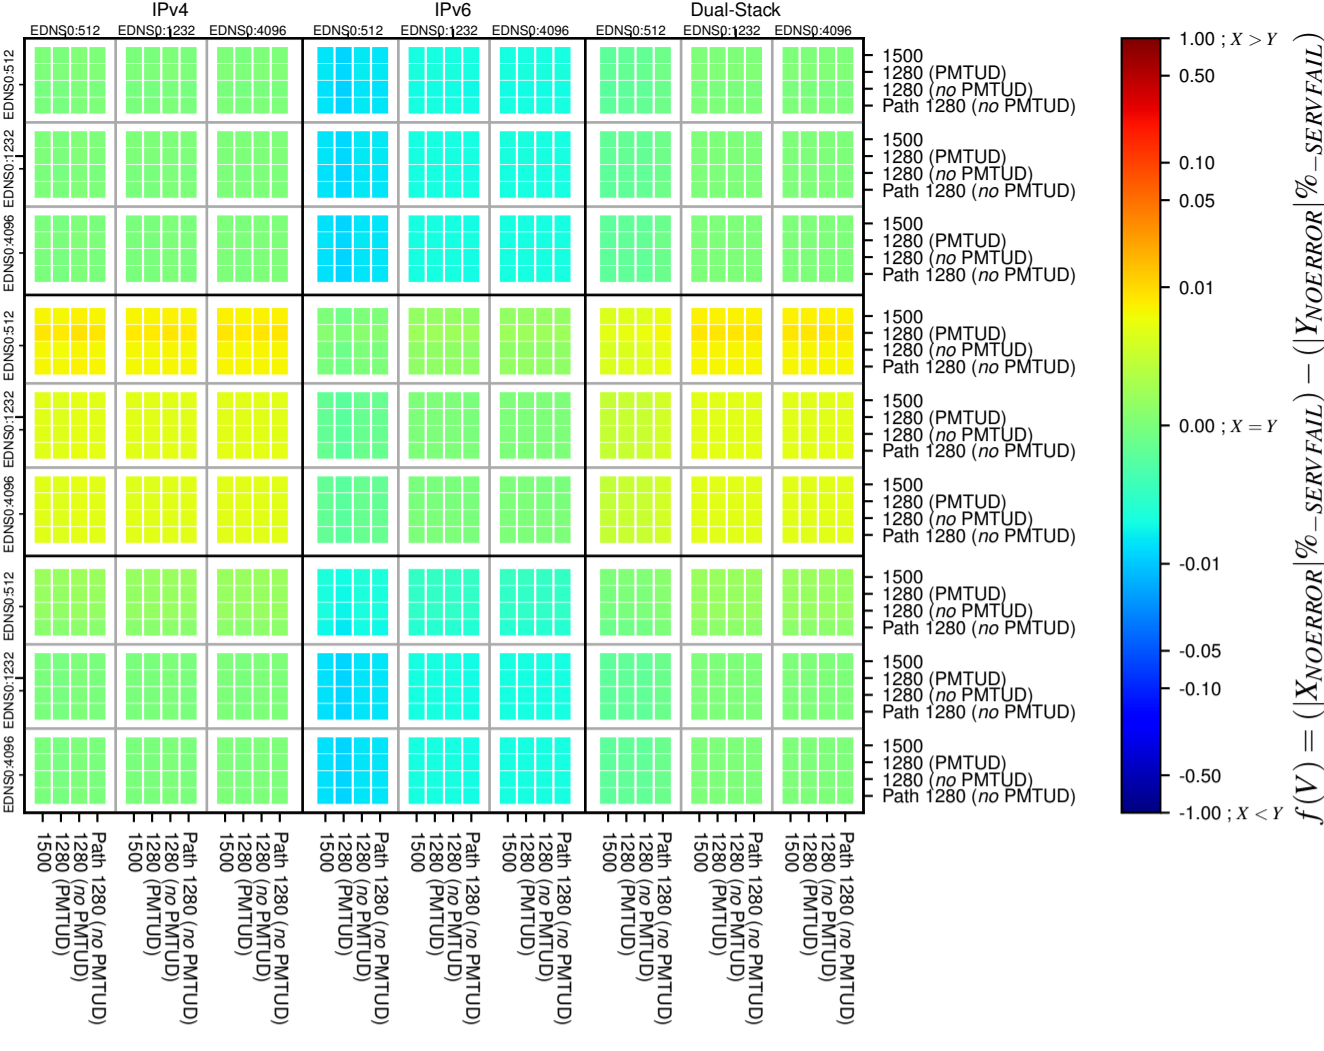

All Zones without DNSSEC for '.de'

All Zones with DNSSEC for '.de'

All Zones for '.de'