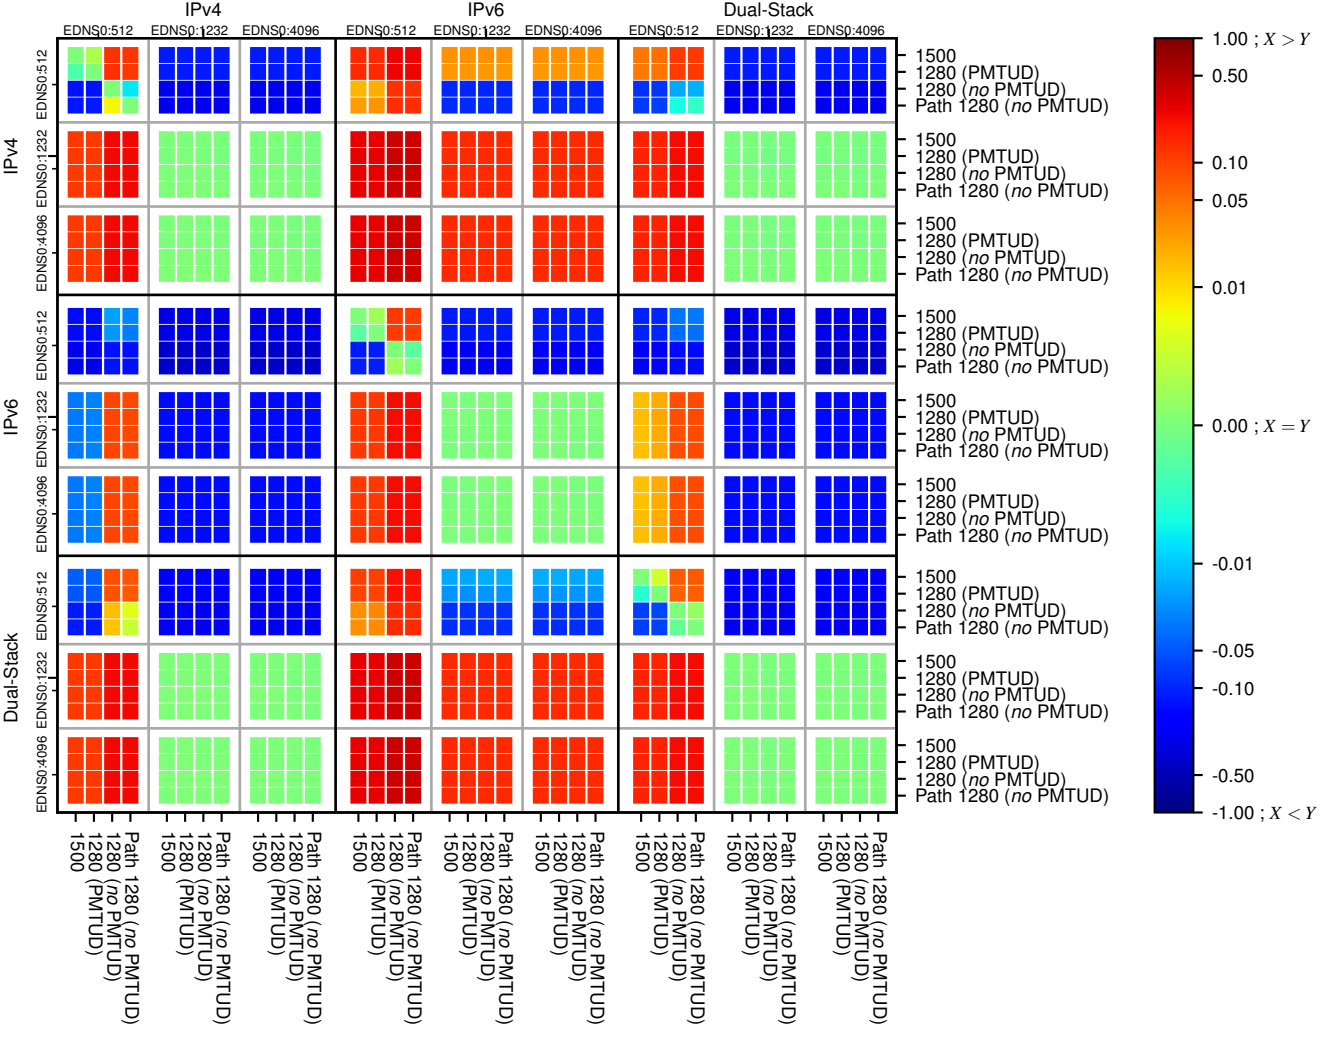

### All Zones without DNSSEC for '.fr'

### All Zones for '.fr'

$$f(V) = |X_{SERVFAIL}| \% - |Y_{SERVFAIL}| \%$$

$$f(V) = |X_{SERVFAIL}| \% - |Y_{SERVFAIL}| \%$$

$$f(V) = |X_{SERVFAIL}| \% - |Y_{SERVFAIL}| \%$$