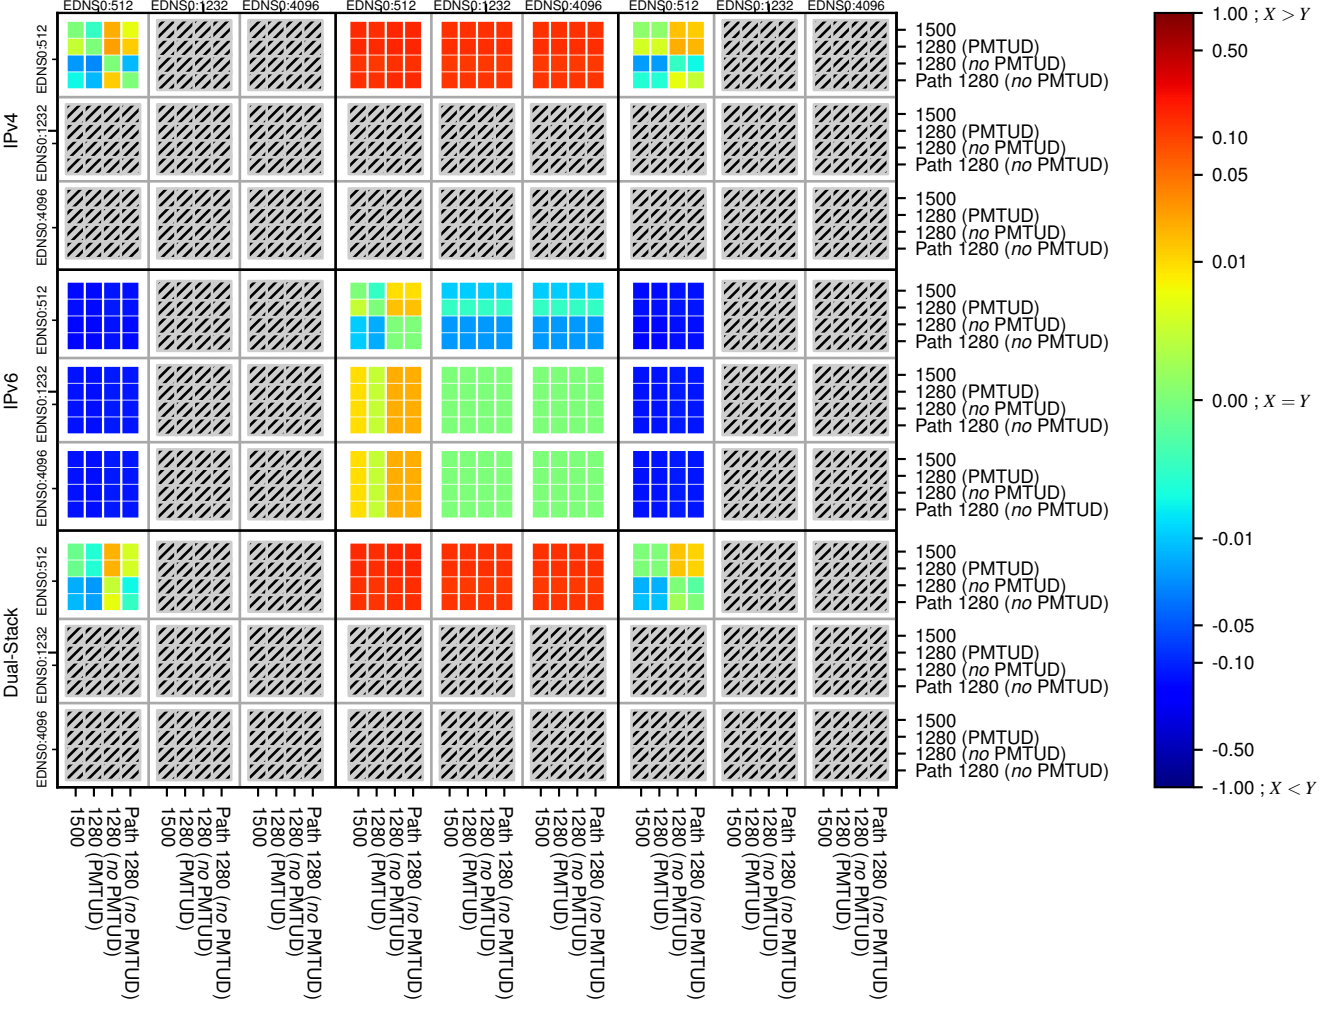

### All Zones for '.fr'

$$f(V) = |X_{SERVFAIL}| \% - |Y_{SERVFAIL}| \%$$

$$f(V) = |X_{SERVFAIL}| \% - |Y_{SERVFAIL}| \%$$

$$f(V) = |X_{SERVFAIL}| \% - |Y_{SERVFAIL}| \%$$