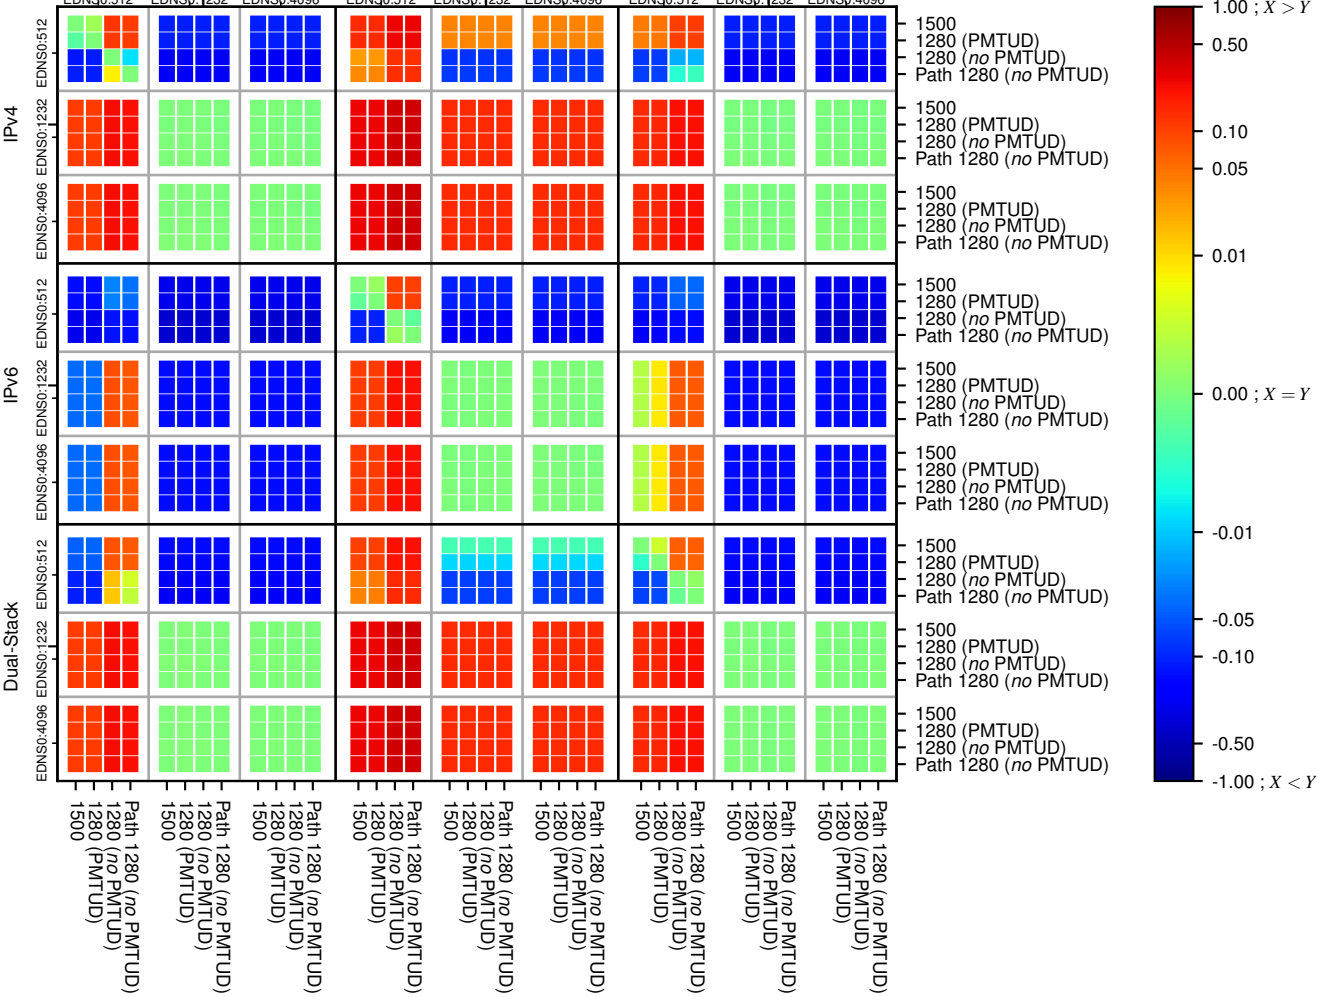

### All Zones without DNSSEC for '.fr'

### All Zones for '.fr'

$$f(V) = |X_{SERVFAIL}| \% - |Y_{SERVFAIL}| \%$$

$$f(V) = |X_{SERVFAIL}| \% - |Y_{SERVFAIL}| \%$$

$$f(V) = |X_{SERVFAIL}| \% - |Y_{SERVFAIL}| \%$$