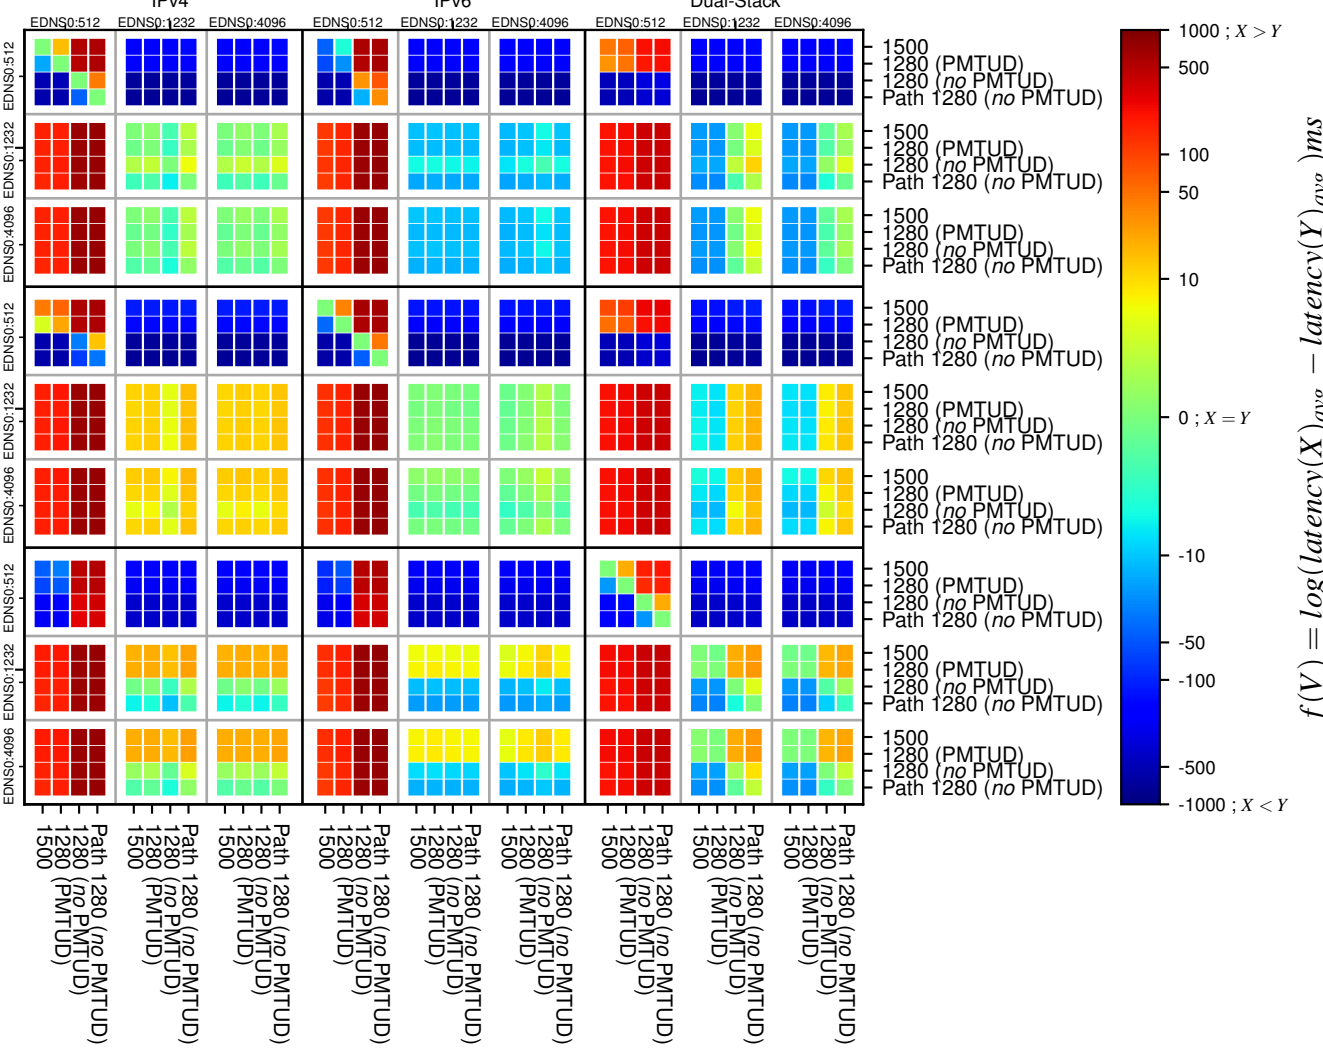

All Zones without DNSSEC returning NOERROR for '.com'

All Zones with DNSSEC returning NOERROR for '.com'

All Zones returning NOERROR for '.com'