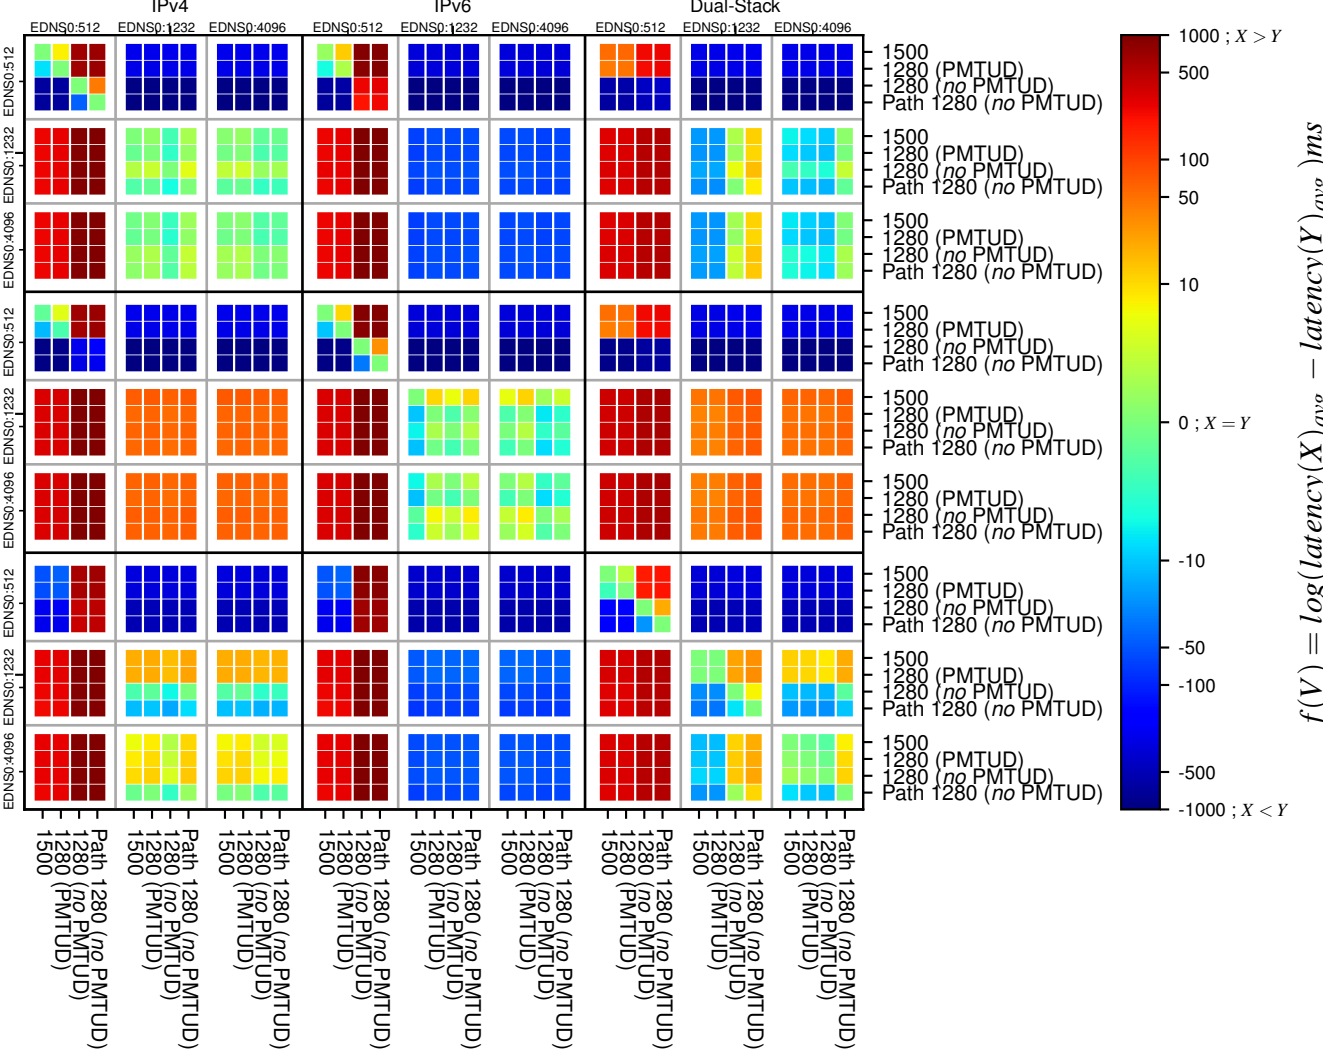

All Zones without DNSSEC returning NOERROR for '.com'

All Zones with DNSSEC returning NOERROR for '.com'

All Zones returning NOERROR for '.com'