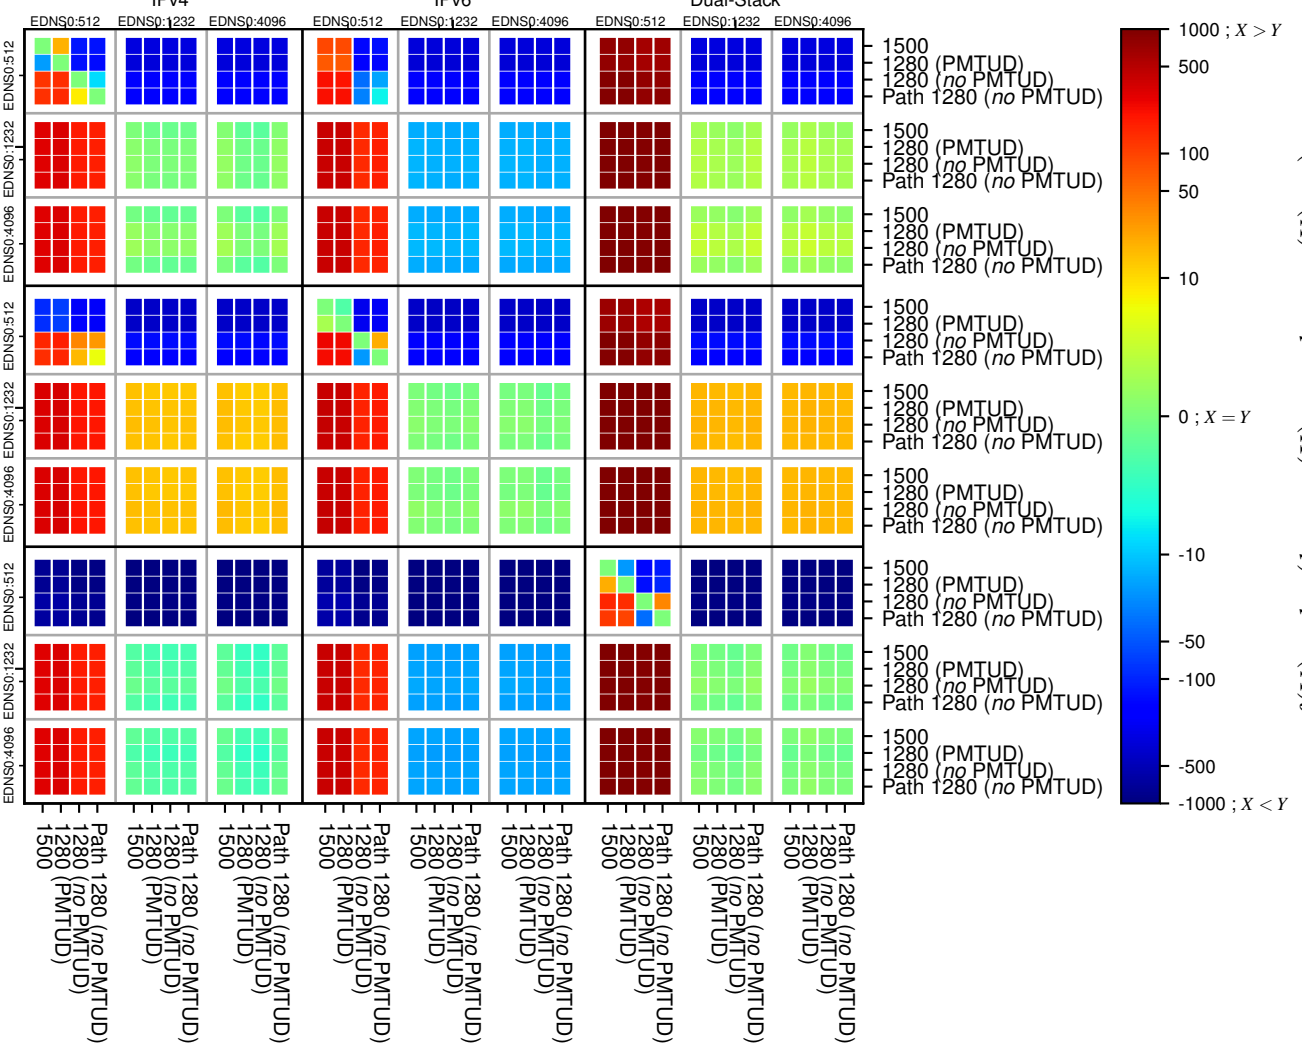

All Zones without DNSSEC returning NOERROR for '.de'

All Zones with DNSSEC returning NOERROR for '.de'

All Zones returning NOERROR for '.de'