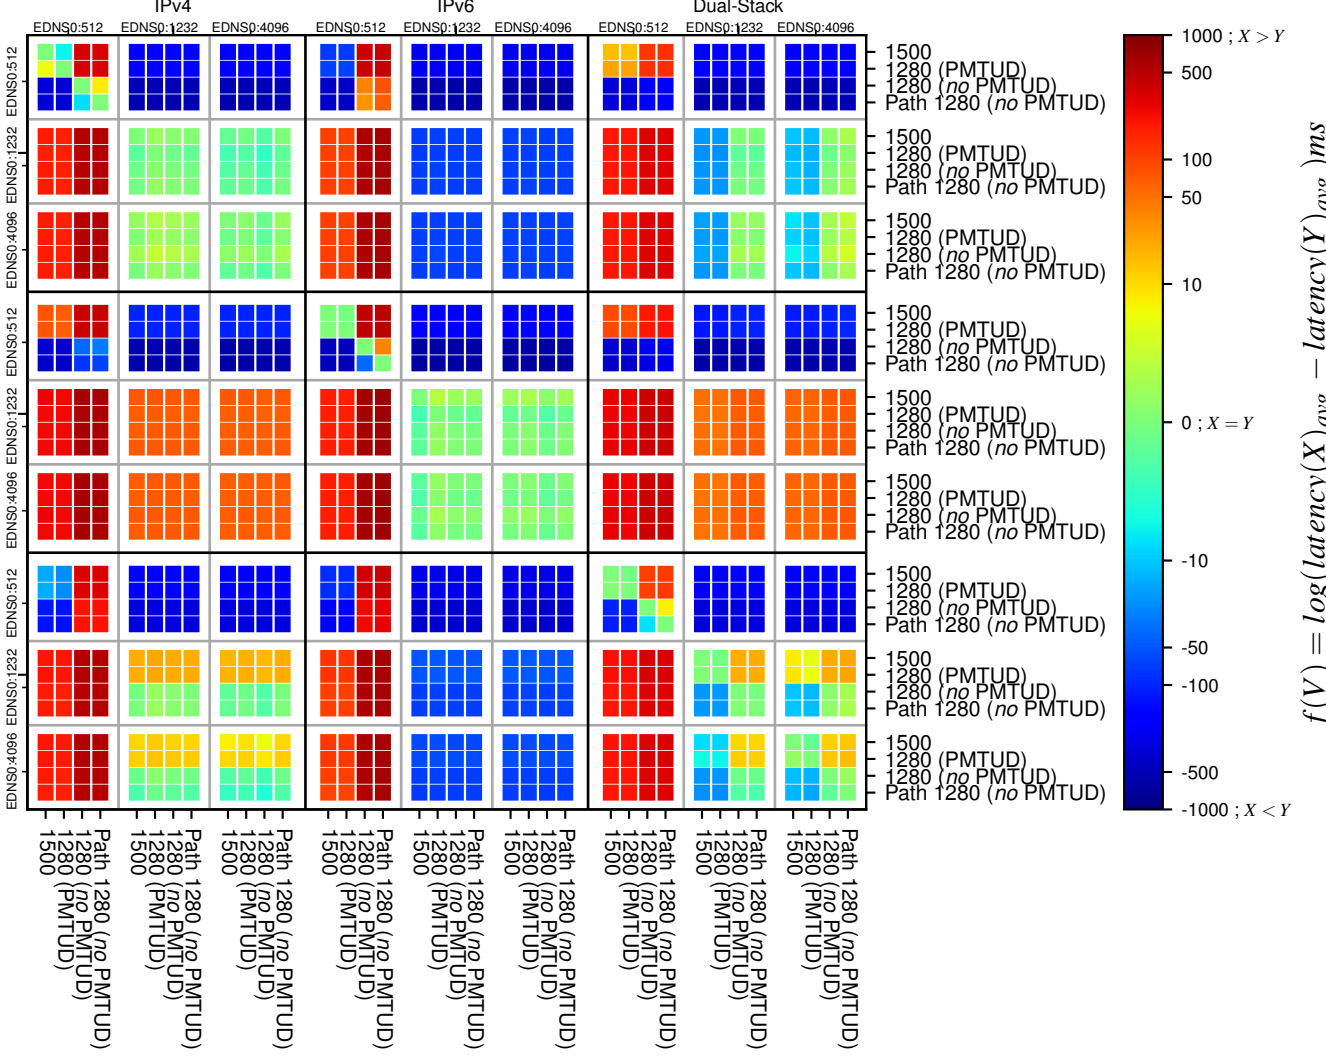

All Zones without DNSSEC returning NOERROR for '.net'

All Zones with DNSSEC returning NOERROR for '.net'

All Zones returning NOERROR for '.net'