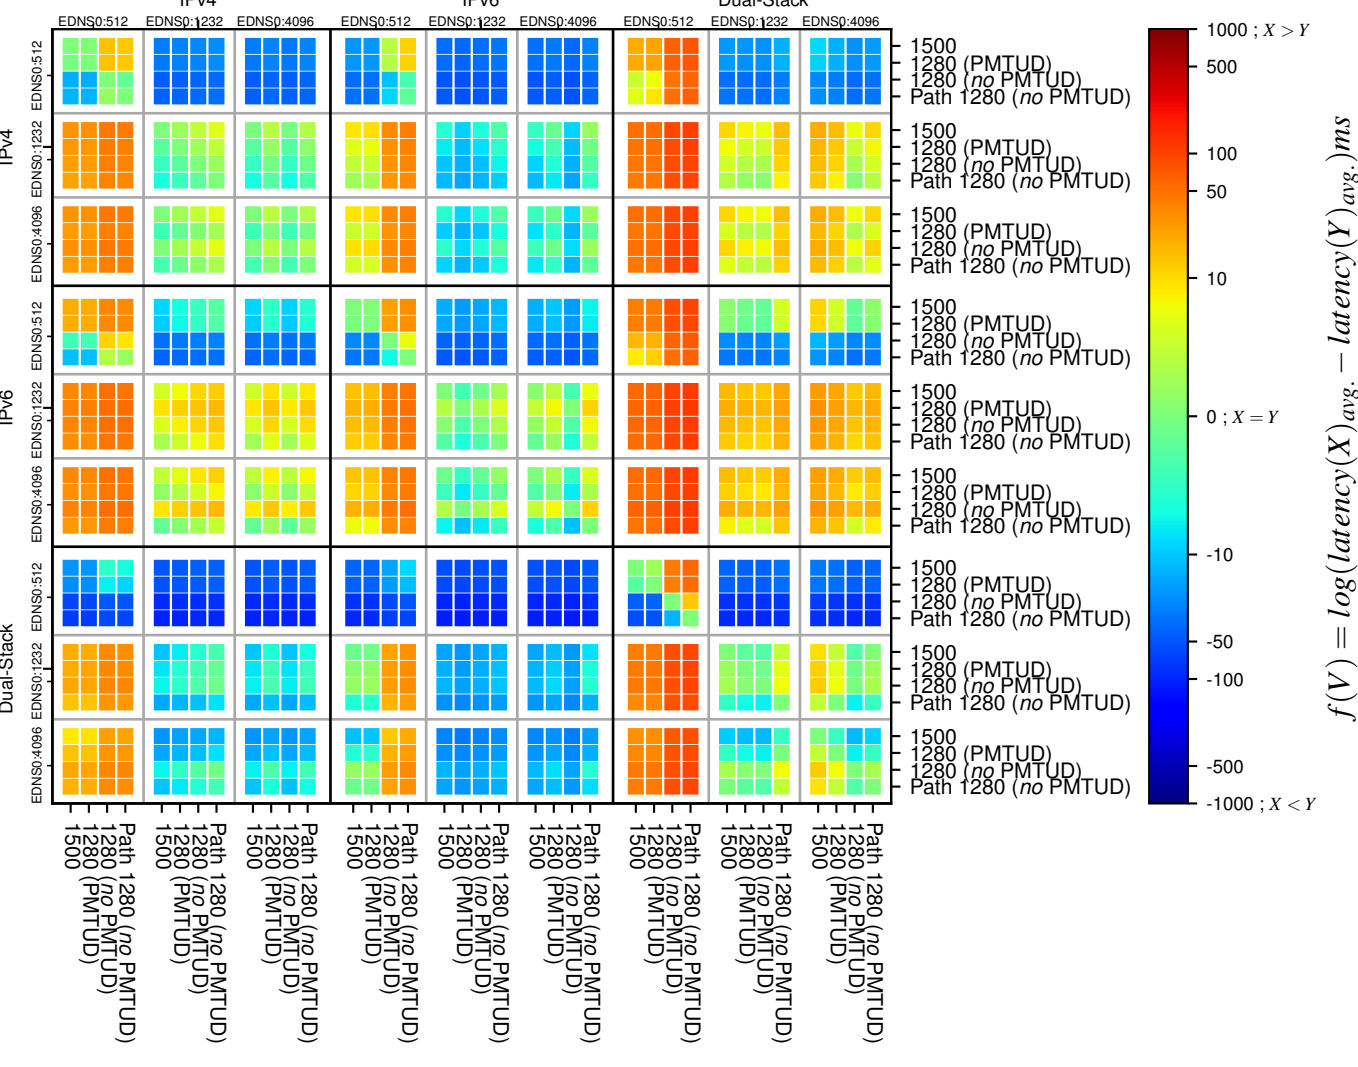

### All Zones without DNSSEC returning NOERROR for '.nl'

### All Zones with DNSSEC returning NOERROR for '.nl'