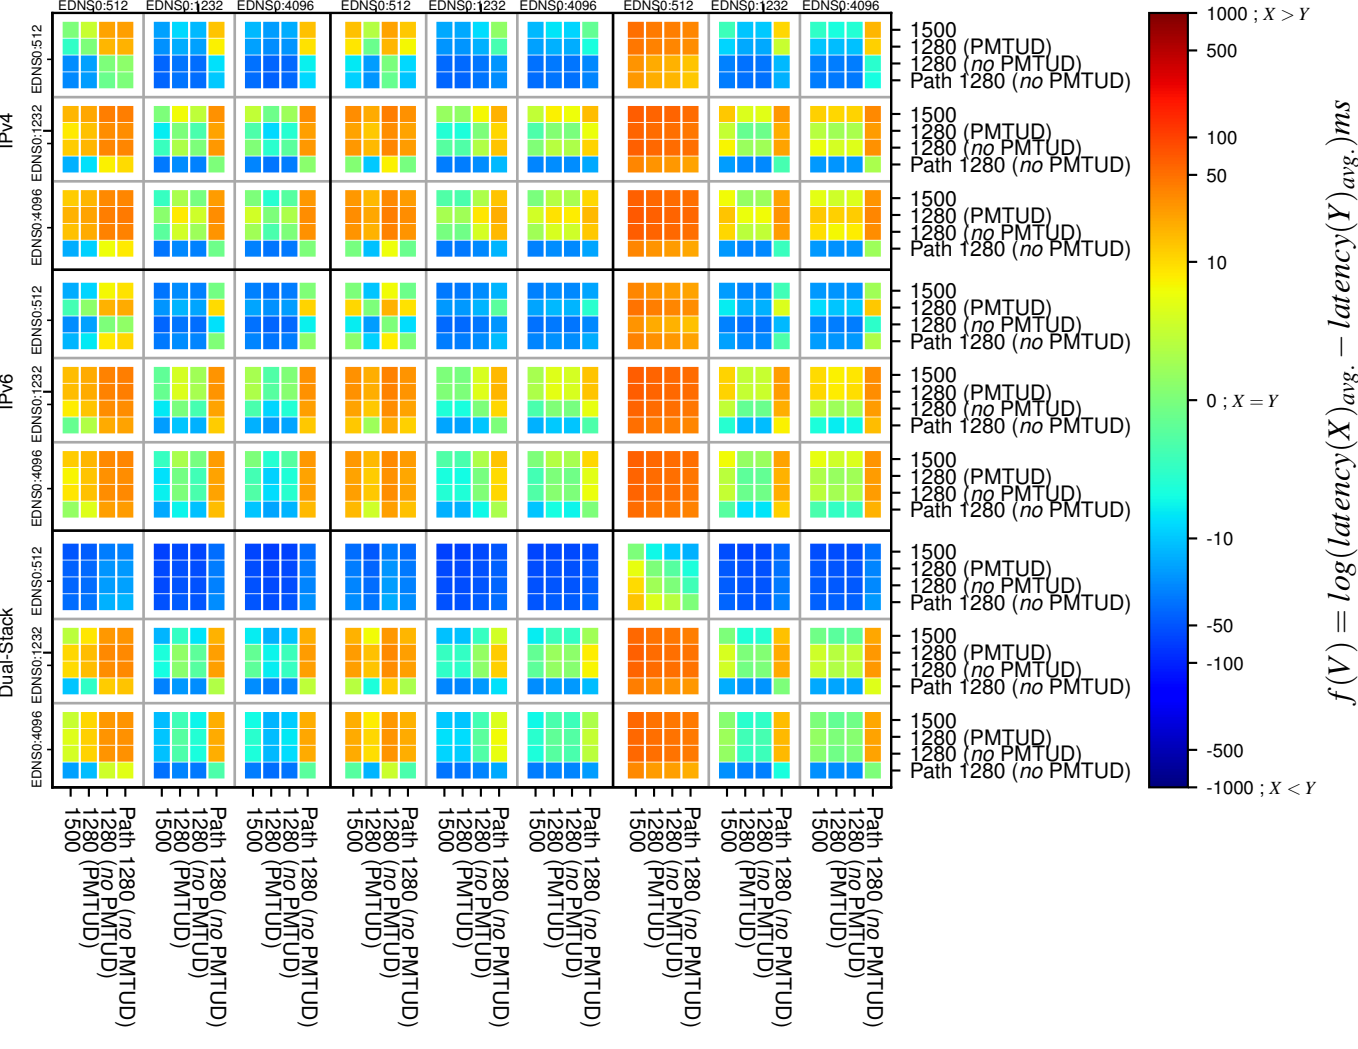

All Zones with DNSSEC returning NOERROR for '.nl'