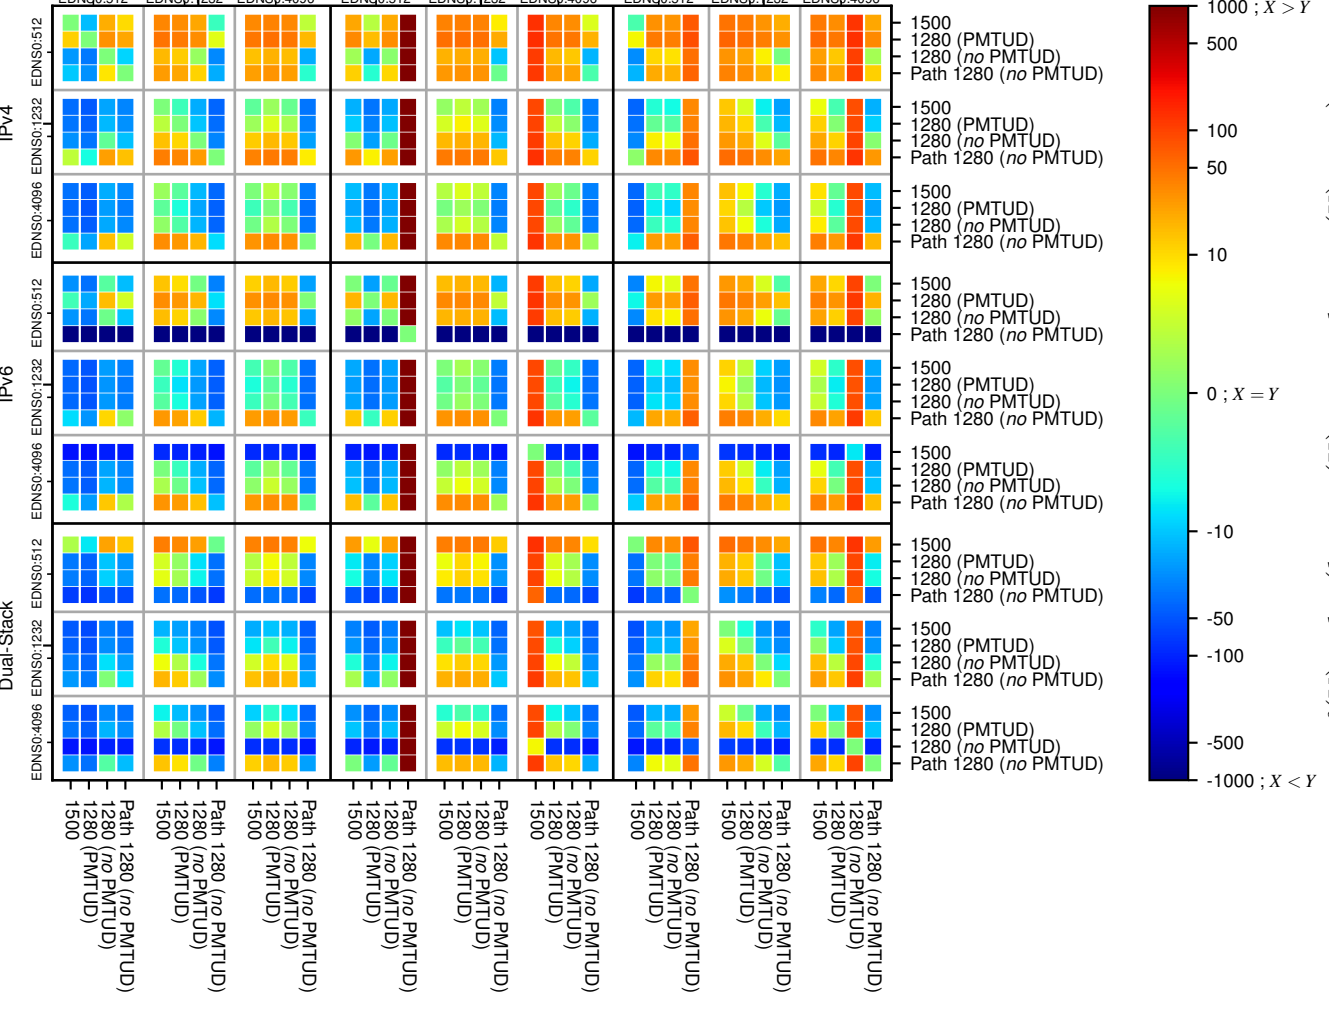

All Zones without DNSSEC returning NOERROR for '.nl'

All Zones with DNSSEC returning NOERROR for '.nl'

All Zones returning NOERROR for '.nl'

$$f(V) = \log(\text{latency}(X)_{\text{median}} - \text{latency}(Y)_{\text{median}}) \text{ms}$$

$$f(V) = \log(\text{latency}(X)_{\text{median}} - \text{latency}(Y)_{\text{median}}) \text{ms}$$

$$f(V) = \log(\text{latency}(X)_{\text{median}} - \text{latency}(Y)_{\text{median}}) \text{ms}$$