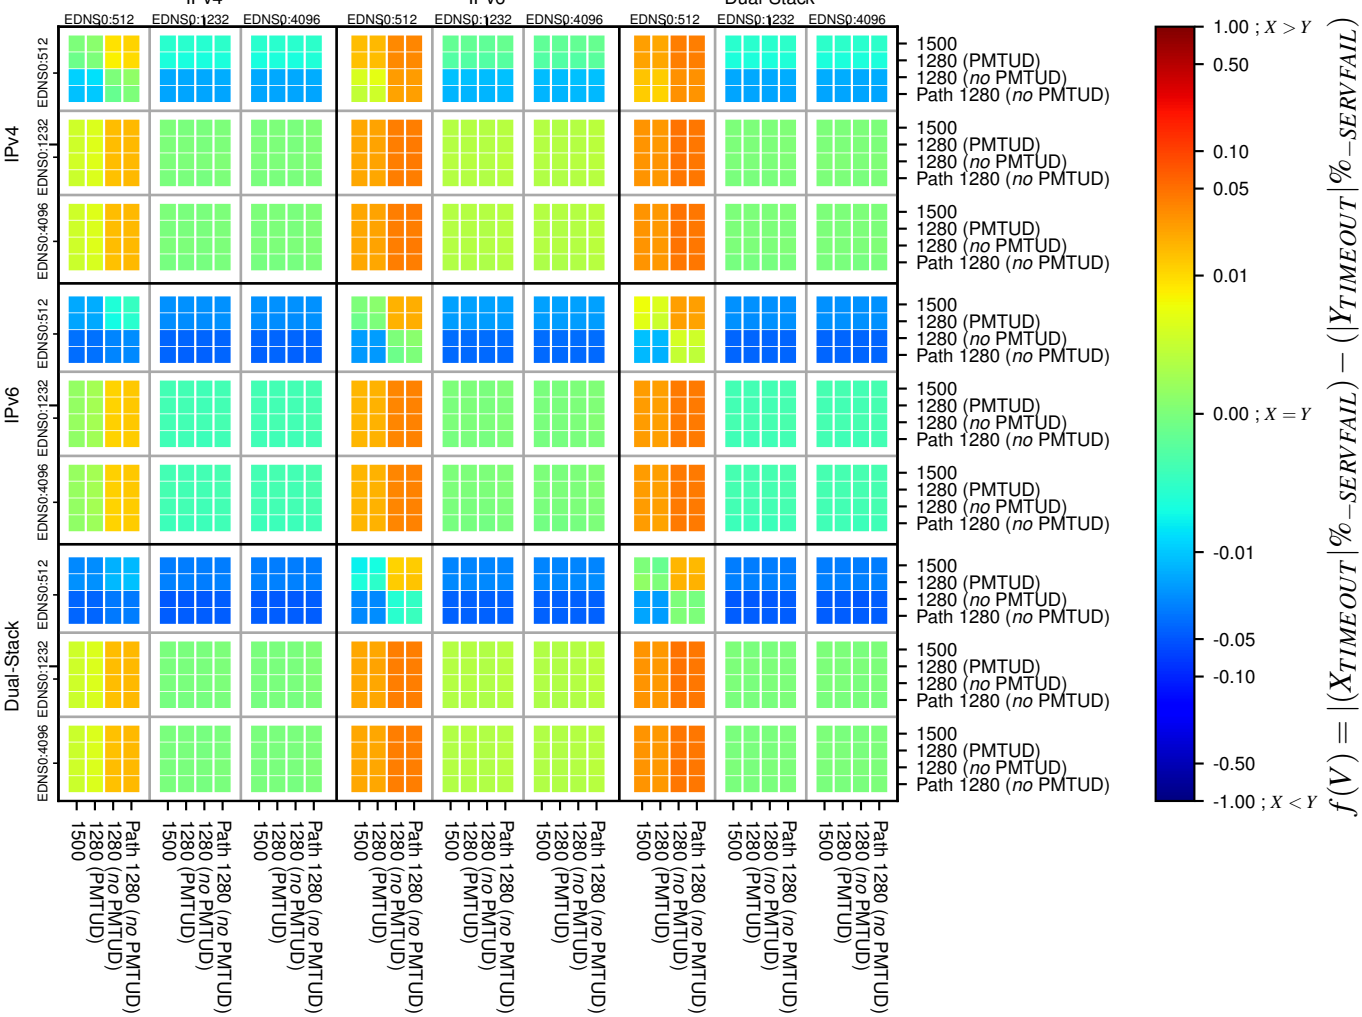

### All Zones without DNSSEC for '.all.psl.domains'

### All Zones with DNSSEC for '.all.psl.domains'

### All Zones for '.all.psl.domains'

$$f(V) = |(X_{TIMEOUT} | \% - SERVFAIL) - (Y_{TIMEOUT} | \% - SERVFAIL)|$$

$$f(V) = |(X_{TIMEOUT} | \% - SERVFAIL) - (Y_{TIMEOUT} | \% - SERVFAIL)|$$

$$f(V) = |(X_{TIMEOUT} | \% - SERVFAIL) - (Y_{TIMEOUT} | \% - SERVFAIL)|$$