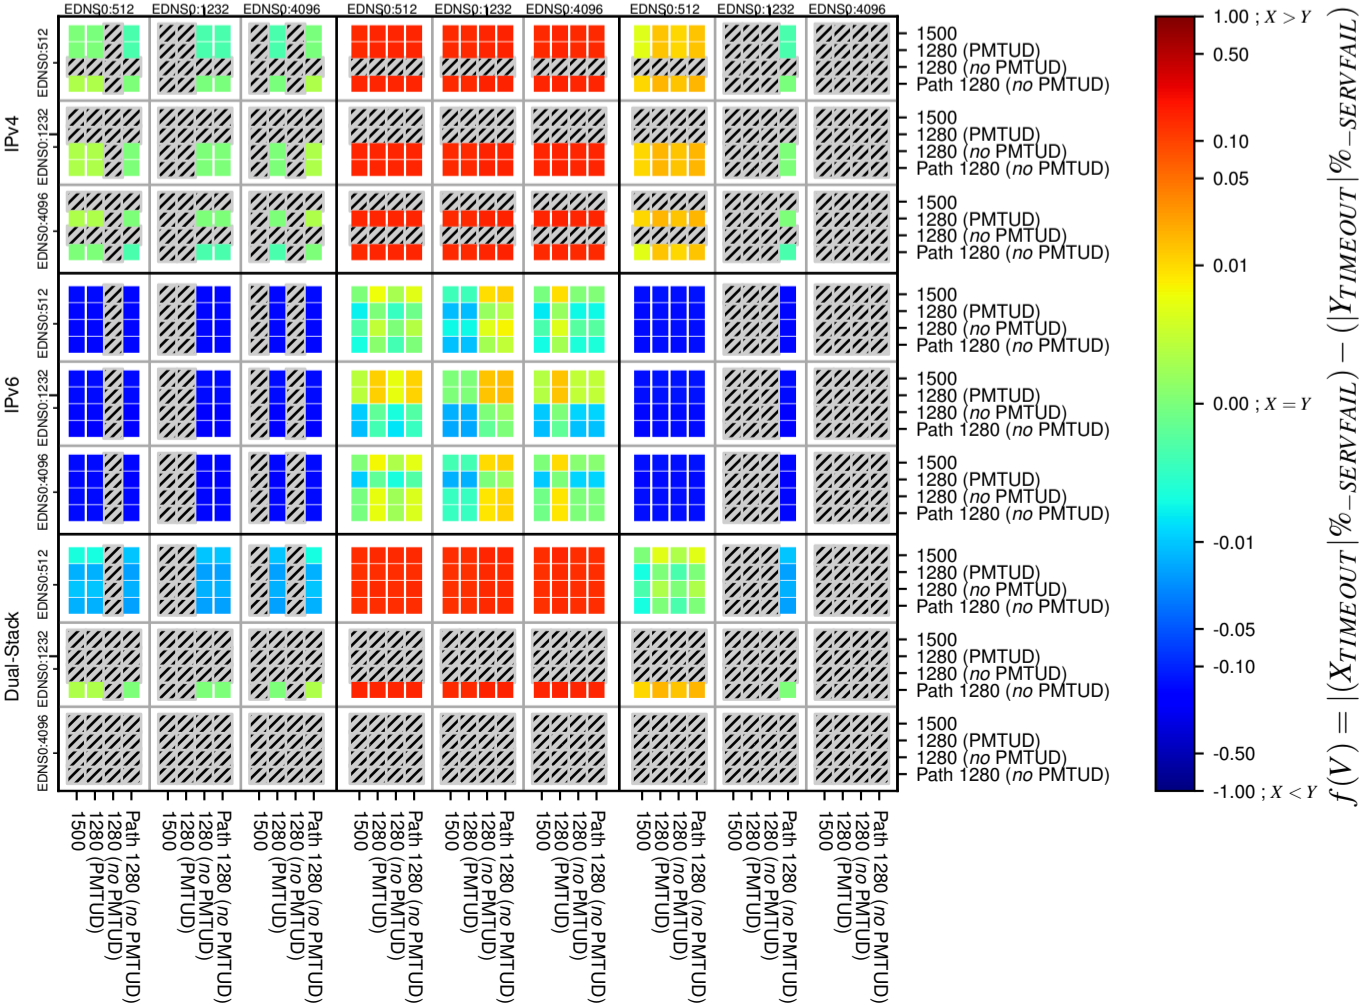

### All Zones without DNSSEC for '.br'

### All Zones with DNSSEC for '.br'

### All Zones for '.br'

$$f(V) = |(X_{TIMEOUT} \% - SERVFAIL) - (Y_{TIMEOUT} \% - SERVFAIL)|$$

$$f(V) = |(X_{TIMEOUT} \% - SERVFAIL) - (Y_{TIMEOUT} \% - SERVFAIL)|$$

$$f(V) = |(X_{TIMEOUT} \% - SERVFAIL) - (Y_{TIMEOUT} \% - SERVFAIL)|$$