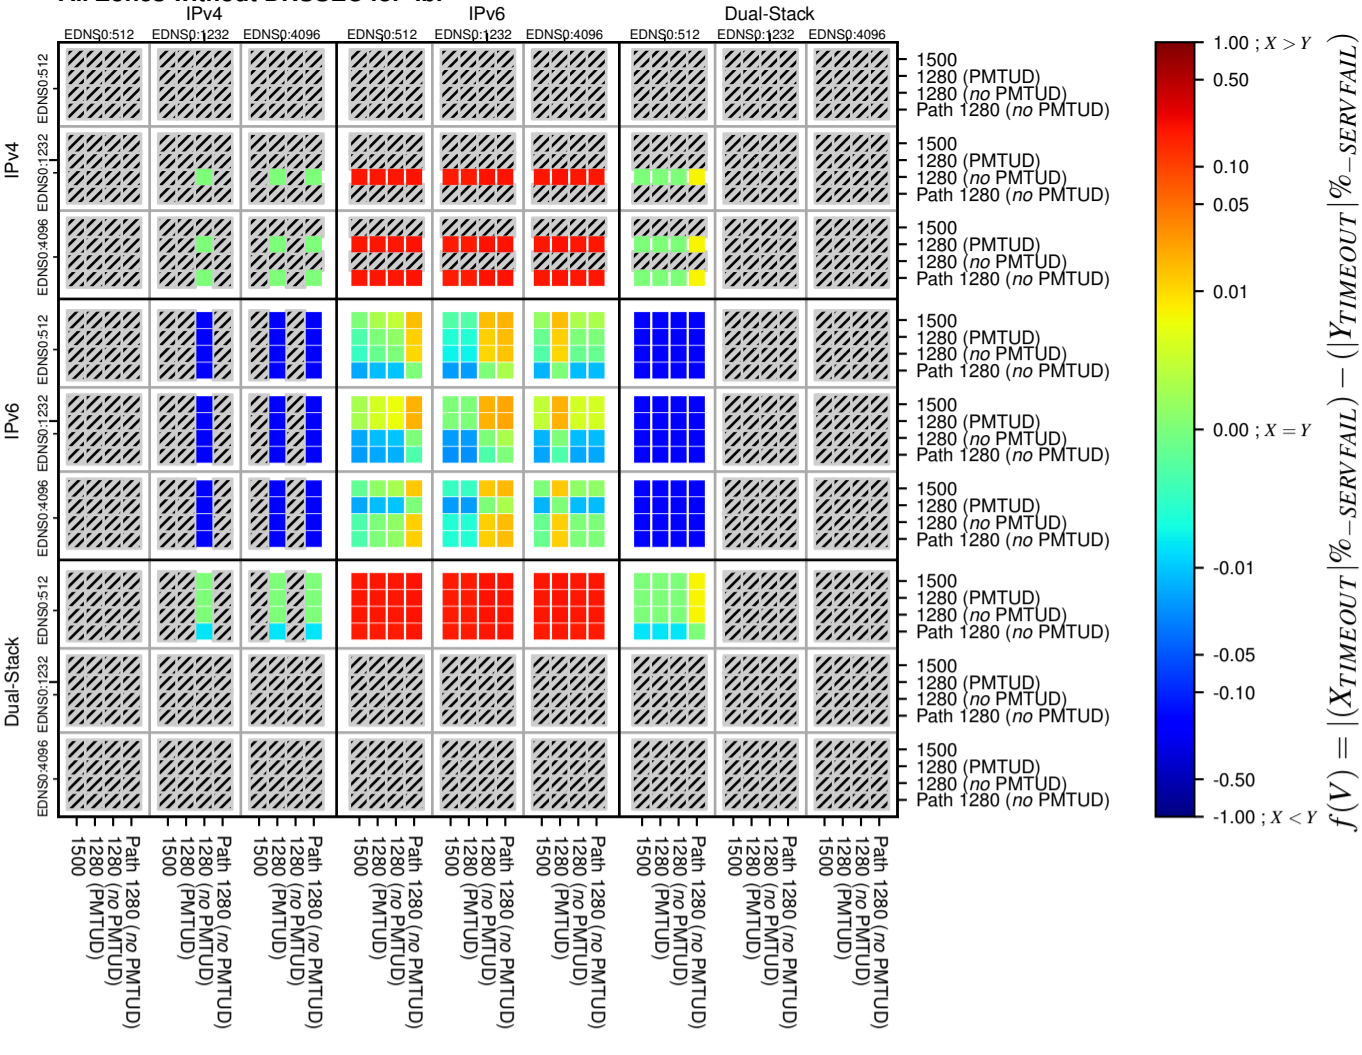

### All Zones without DNSSEC for '.br'

### All Zones with DNSSEC for '.br'

### All Zones for '.br'

$$f(V) = |(X_{TIMEOUT} \% - SERVFAIL) - (Y_{TIMEOUT} \% - SERVFAIL)|$$

$$f(V) = |(X_{TIMEOUT} \% - SERVFAIL) - (Y_{TIMEOUT} \% - SERVFAIL)|$$

$$f(V) = |(X_{TIMEOUT} \% - SERVFAIL) - (Y_{TIMEOUT} \% - SERVFAIL)|$$