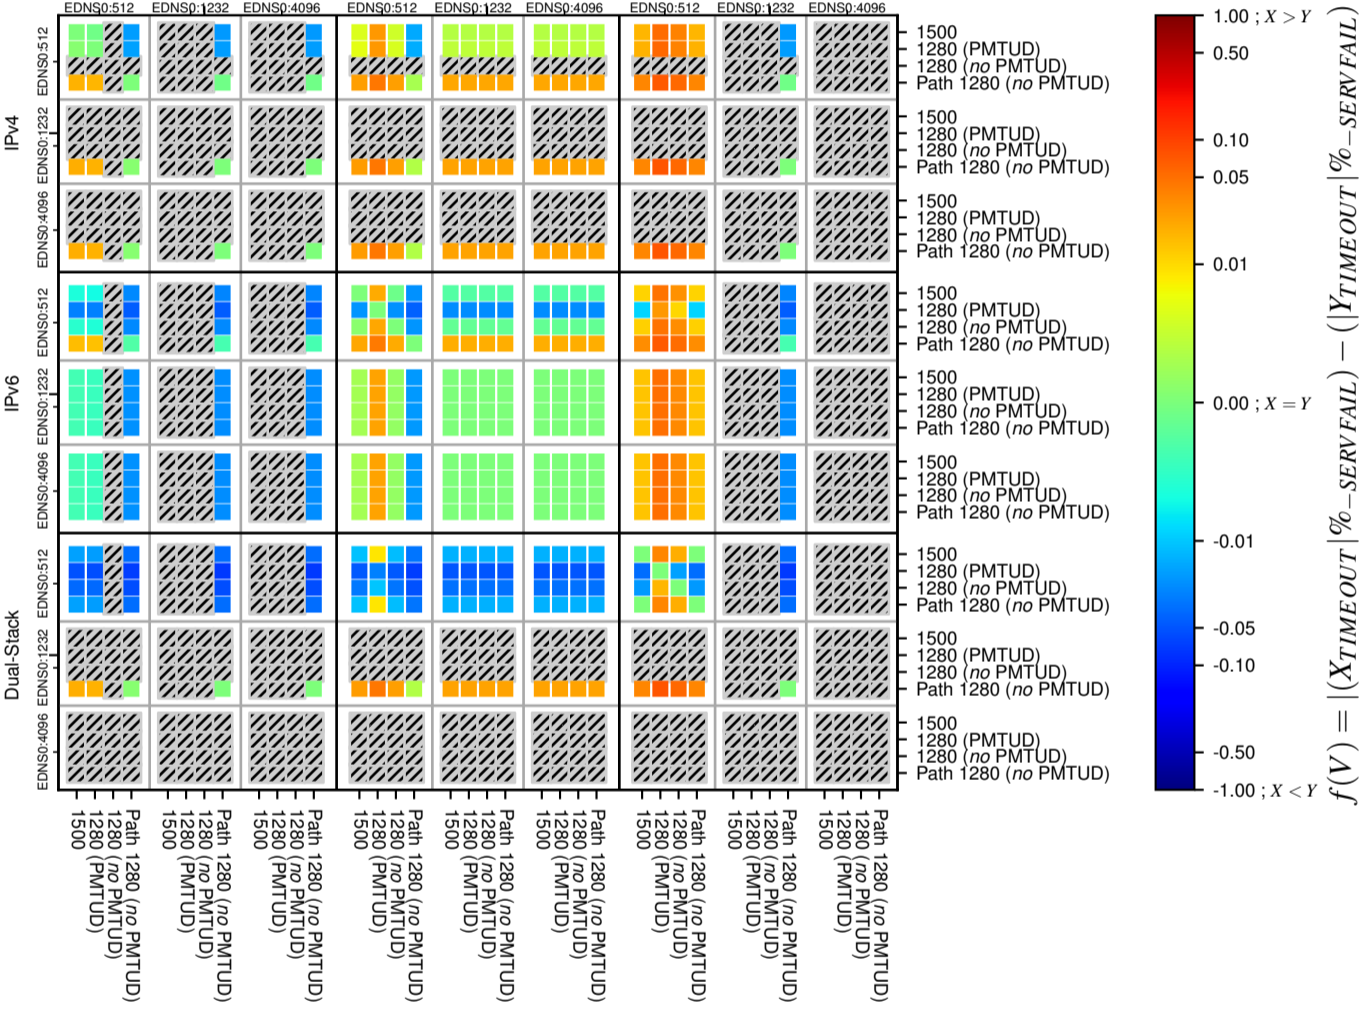

### All Zones without DNSSEC for '.br'

### All Zones with DNSSEC for '.br'

### All Zones for '.br'

$$f(V) = |(X_{TIMEOUT} \% - SERVFAIL) - (Y_{TIMEOUT} \% - SERVFAIL)|$$

$$f(V) = |(X_{TIMEOUT} \% - SERVFAIL) - (Y_{TIMEOUT} \% - SERVFAIL)|$$

$$f(V) = |(X_{TIMEOUT} \% - SERVFAIL) - (Y_{TIMEOUT} \% - SERVFAIL)|$$