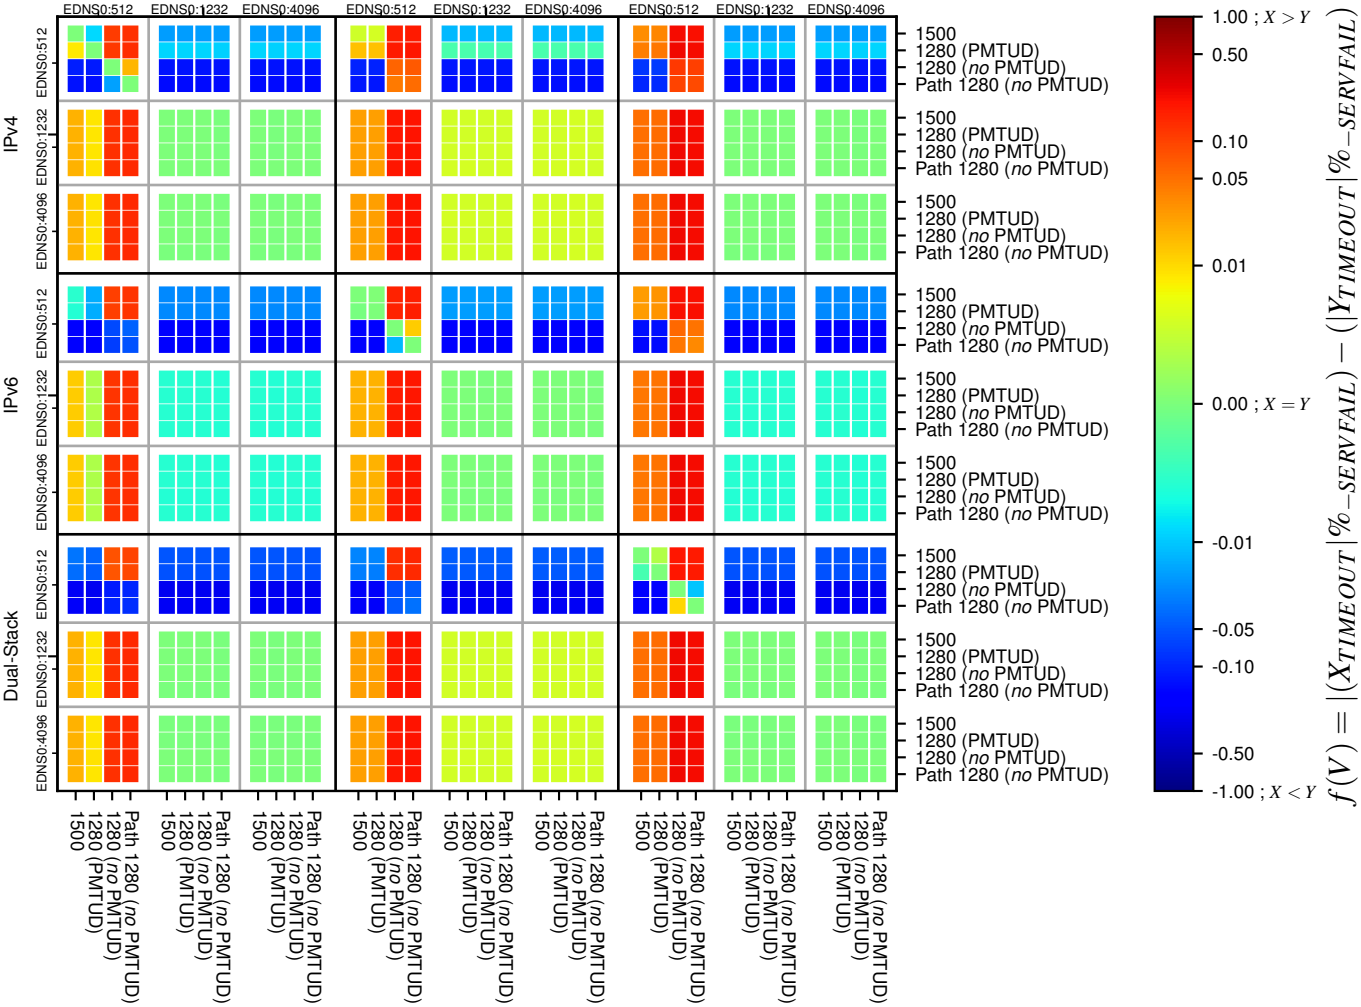

All Zones without DNSSEC for '.jp'

All Zones with DNSSEC for '.jp'

All Zones for '.jp'

$$f(V) = |(X_{TIMEOUT} | \% - SERVFAIL) - (Y_{TIMEOUT} | \% - SERVFAIL)|$$

$$f(V) = |(X_{TIMEOUT} | \% - SERVFAIL) - (Y_{TIMEOUT} | \% - SERVFAIL)|$$

$$f(V) = |(X_{TIMEOUT} | \% - SERVFAIL) - (Y_{TIMEOUT} | \% - SERVFAIL)|$$