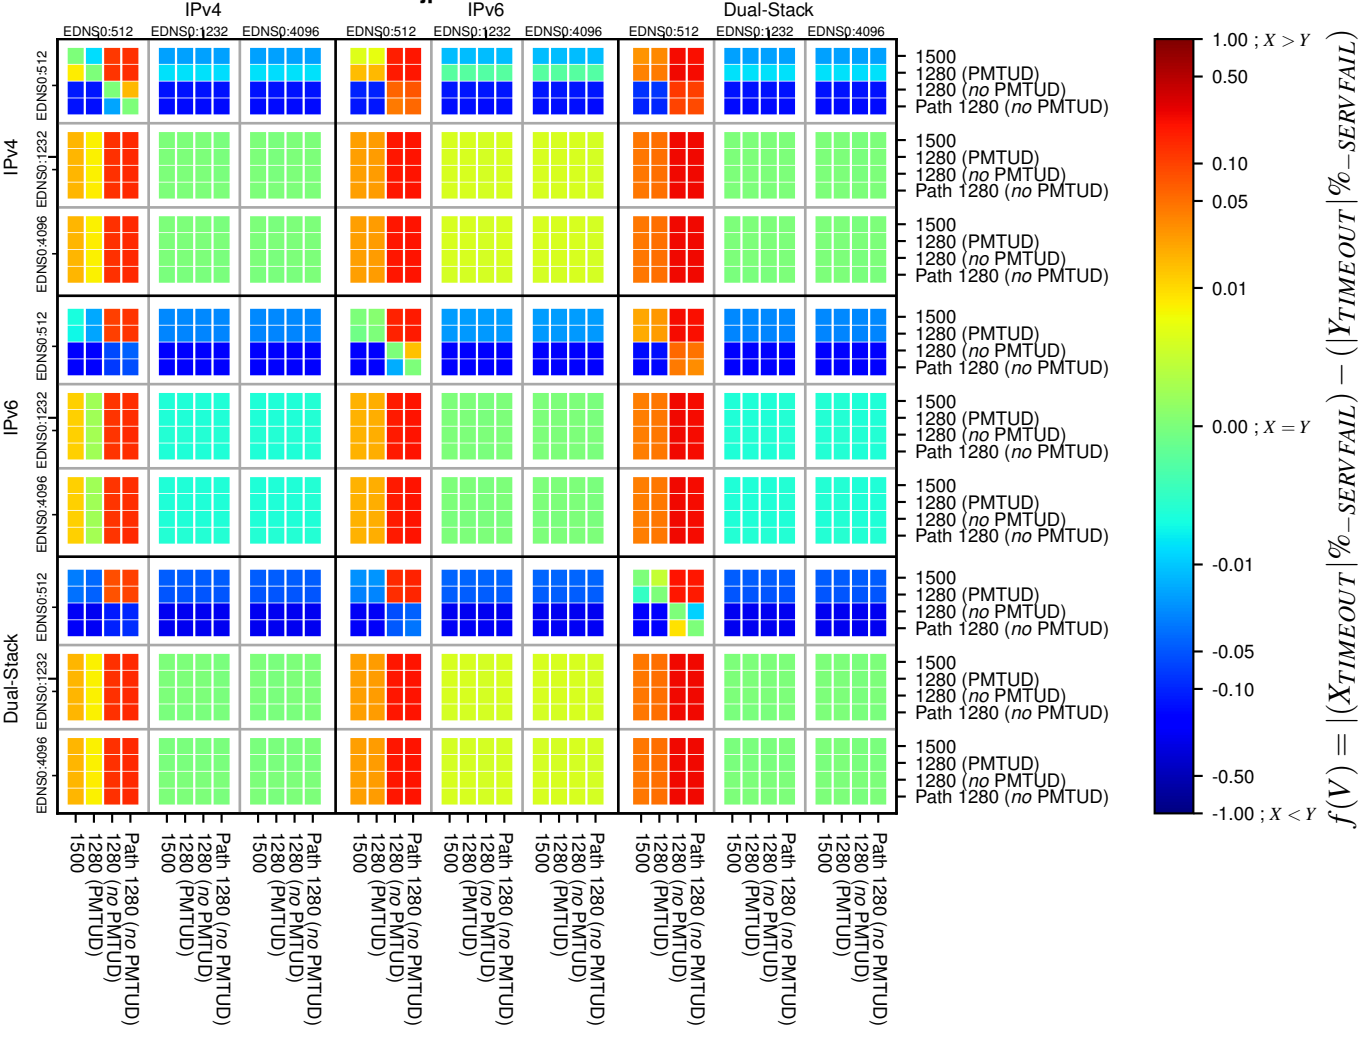

All Zones without DNSSEC for '.jp'

All Zones with DNSSEC for '.jp'

All Zones for '.jp'

$$f(V) = |(X_{TIMEOUT} | \% - SERVFAIL) - (Y_{TIMEOUT} | \% - SERVFAIL)|$$

$$f(V) = |(X_{TIMEOUT} | \% - SERVFAIL) - (Y_{TIMEOUT} | \% - SERVFAIL)|$$

$$f(V) = |(X_{TIMEOUT} | \% - SERVFAIL) - (Y_{TIMEOUT} | \% - SERVFAIL)|$$