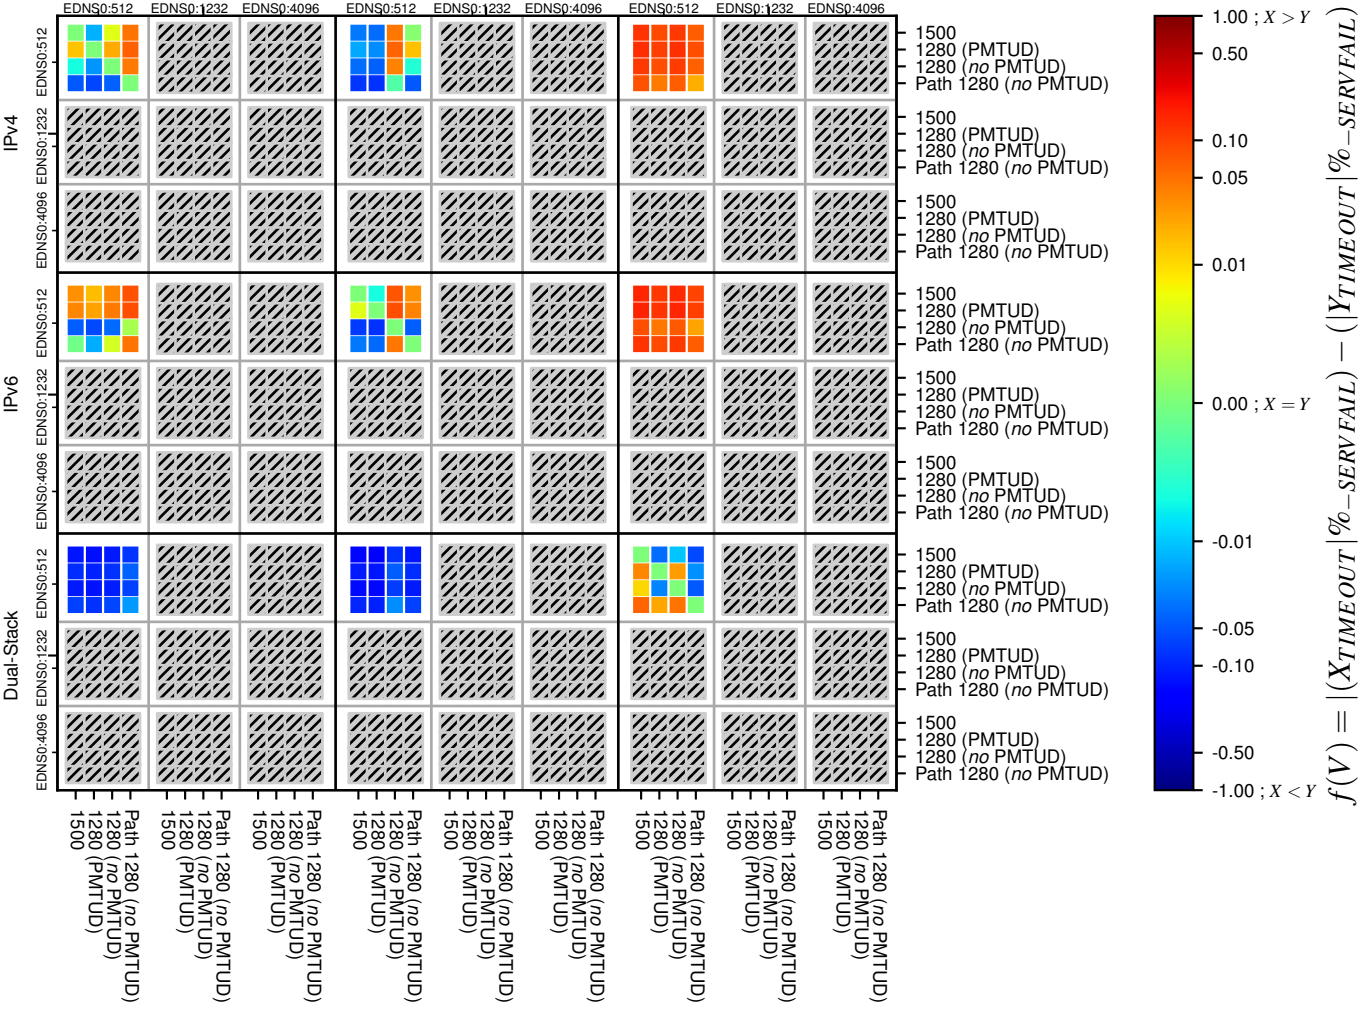

All Zones without DNSSEC for '.jp'

All Zones with DNSSEC for '.jp'

All Zones for '.jp'

$$f(V) = |(X_{TIMEOUT} | \% - SERVFAIL) - (Y_{TIMEOUT} | \% - SERVFAIL)|$$

$$f(V) = |(X_{TIMEOUT} | \% - SERVFAIL) - (Y_{TIMEOUT} | \% - SERVFAIL)|$$

$$f(V) = |(X_{TIMEOUT} | \% - SERVFAIL) - (Y_{TIMEOUT} | \% - SERVFAIL)|$$