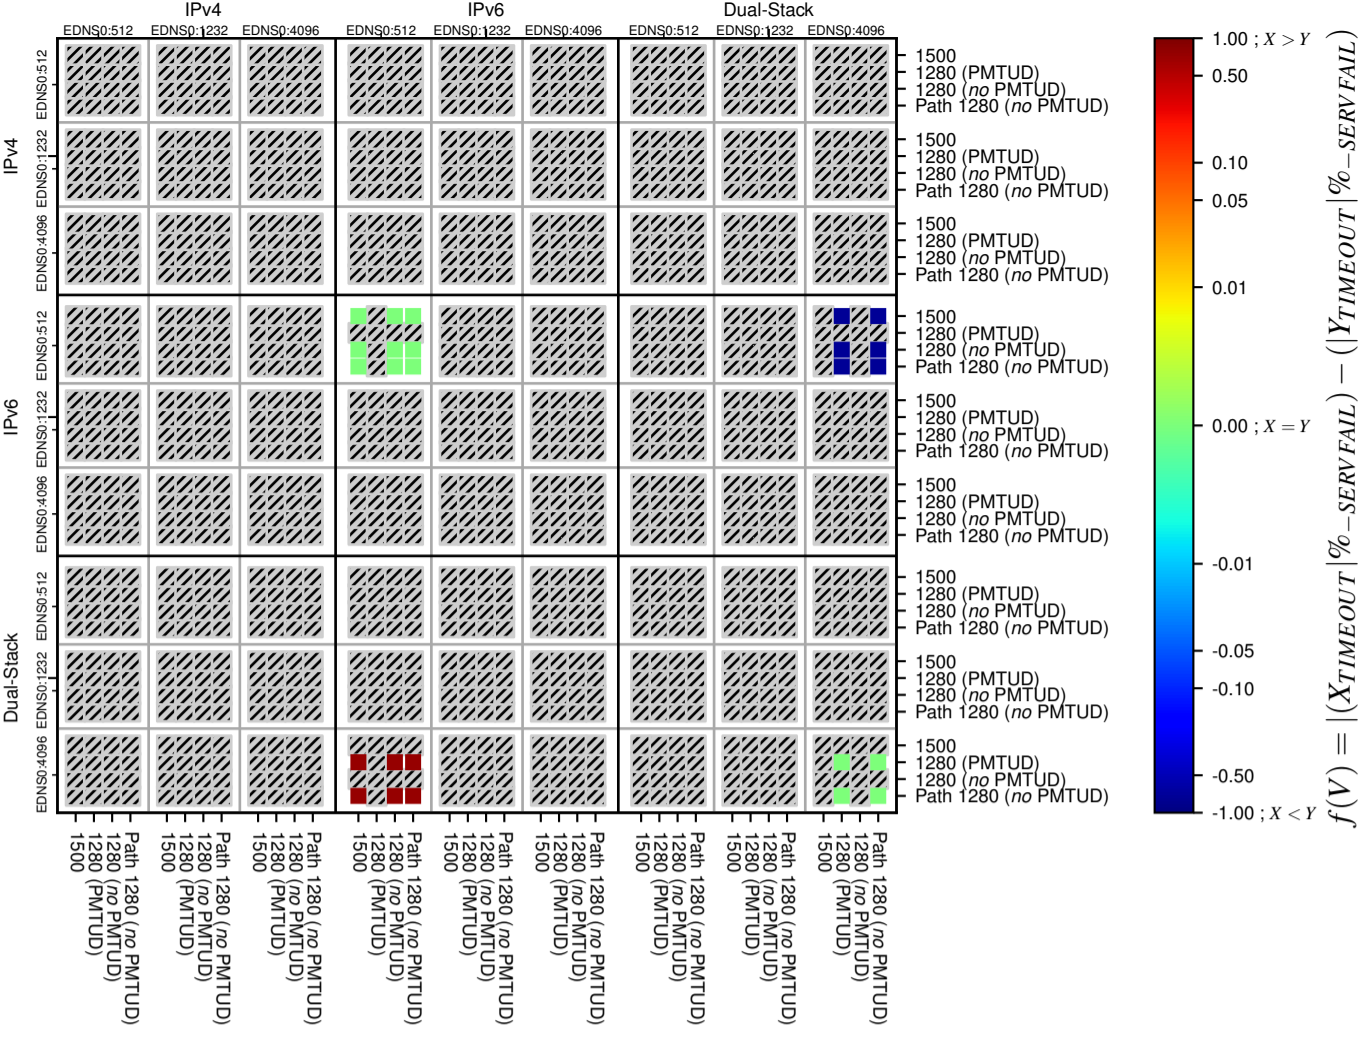

### All Zones without DNSSEC for '.mil'

### All Zones for '.mil'

$$f(V) = |(X_{TIMEOUT} | \% - SERVFAIL) - (Y_{TIMEOUT} | \% - SERVFAIL)|$$

$$f(V) = |(X_{TIMEOUT} | \% - SERVFAIL) - (Y_{TIMEOUT} | \% - SERVFAIL)|$$

$$f(V) = |(X_{TIMEOUT} | \% - SERVFAIL) - (Y_{TIMEOUT} | \% - SERVFAIL)|$$