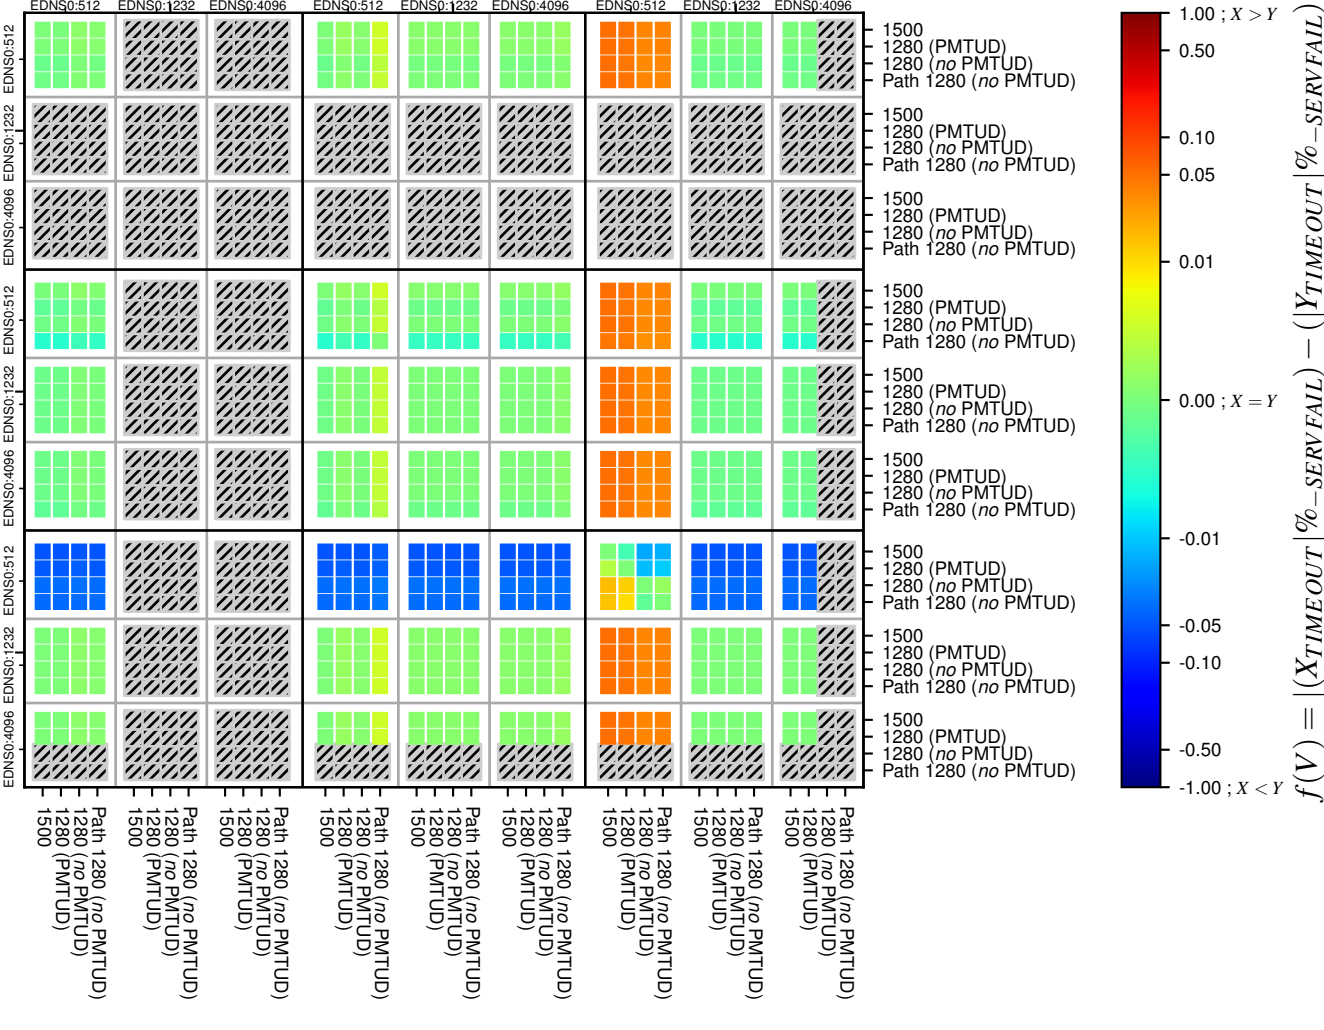

All Zones without DNSSEC for '.org'

All Zones with DNSSEC for '.org'

All Zones for '.org'

$$f(V) = |(X_{TIMEOUT} | \% - SERVFAIL) - (Y_{TIMEOUT} | \% - SERVFAIL)|$$

$$f(V) = |(X_{TIMEOUT} | \% - SERVFAIL) - (Y_{TIMEOUT} | \% - SERVFAIL)|$$

$$f(V) = |(X_{TIMEOUT} | \% - SERVFAIL) - (Y_{TIMEOUT} | \% - SERVFAIL)|$$