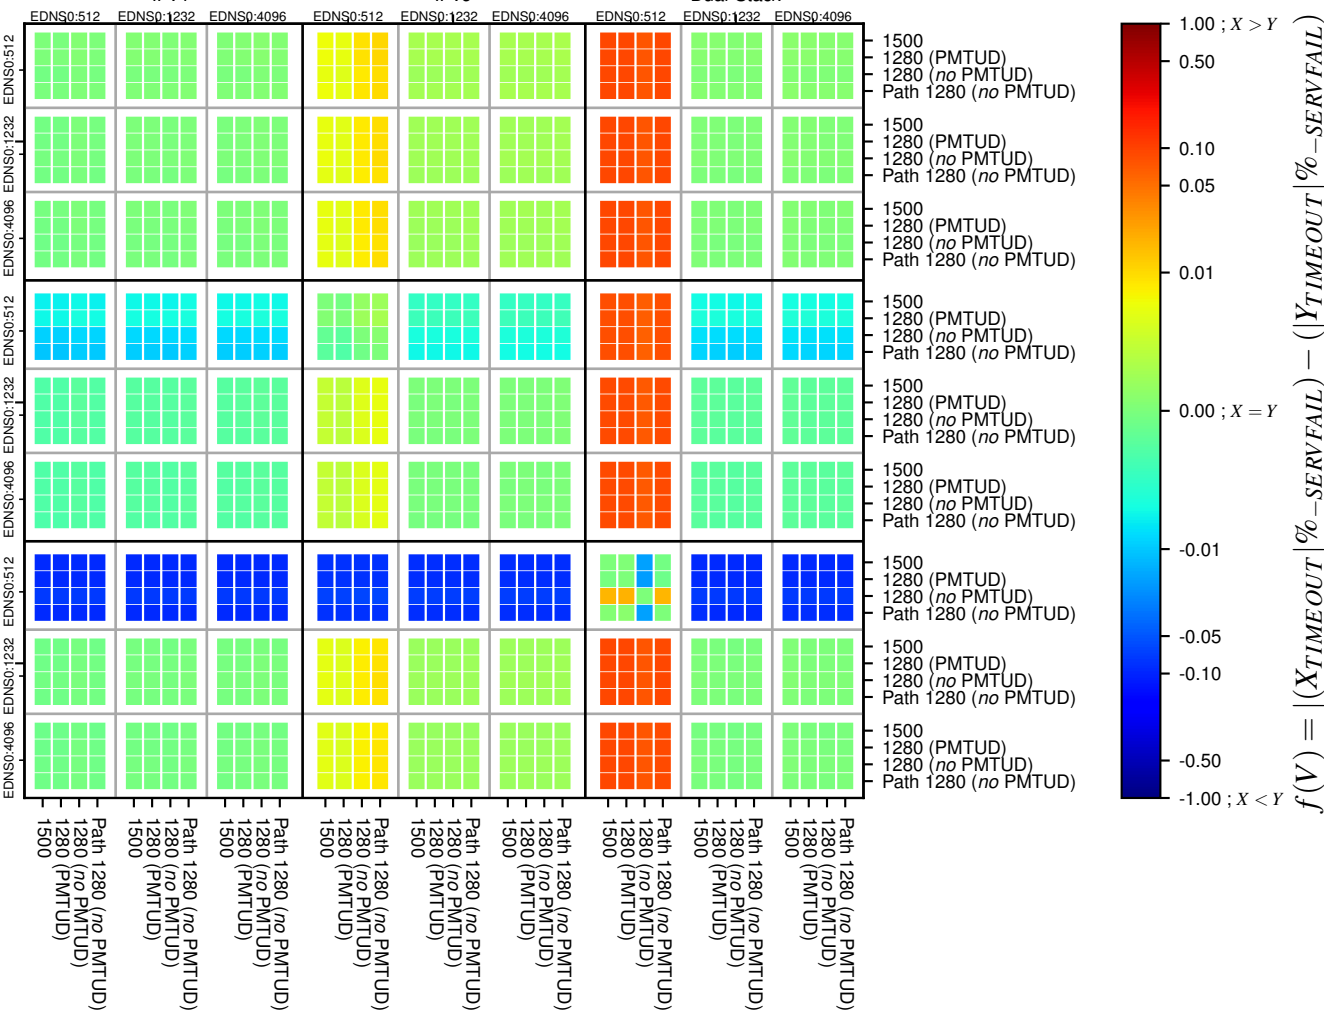

All Zones without DNSSEC for '.org'

All Zones with DNSSEC for '.org'

All Zones for '.org'

$$f(V) = |(X_{TIMEOUT} | \% - SERVFAIL) - (Y_{TIMEOUT} | \% - SERVFAIL)|$$

$$f(V) = |(X_{TIMEOUT} | \% - SERVFAIL) - (Y_{TIMEOUT} | \% - SERVFAIL)|$$

$$f(V) = |(X_{TIMEOUT} | \% - SERVFAIL) - (Y_{TIMEOUT} | \% - SERVFAIL)|$$