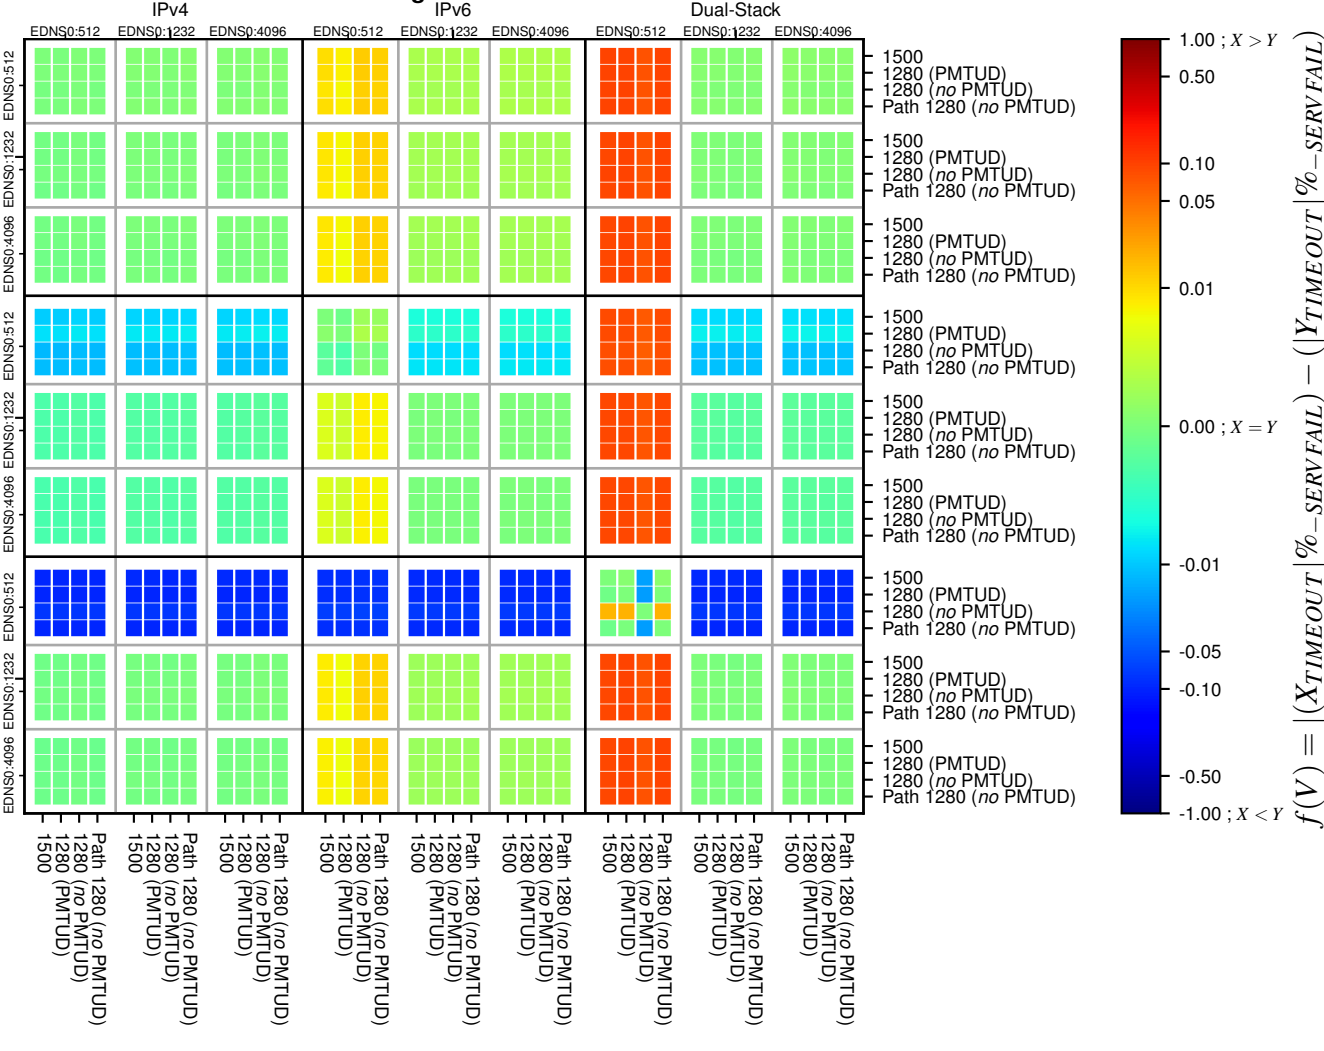

All Zones without DNSSEC for '.org'

All Zones with DNSSEC for '.org'

All Zones for '.org'

$$f(V) = |(X_{TIMEOUT} | \% - SERVFAIL) - (Y_{TIMEOUT} | \% - SERVFAIL)|$$

$$f(V) = |(X_{TIMEOUT} | \% - SERVFAIL) - (Y_{TIMEOUT} | \% - SERVFAIL)|$$

$$f(V) = |(X_{TIMEOUT} | \% - SERVFAIL) - (Y_{TIMEOUT} | \% - SERVFAIL)|$$