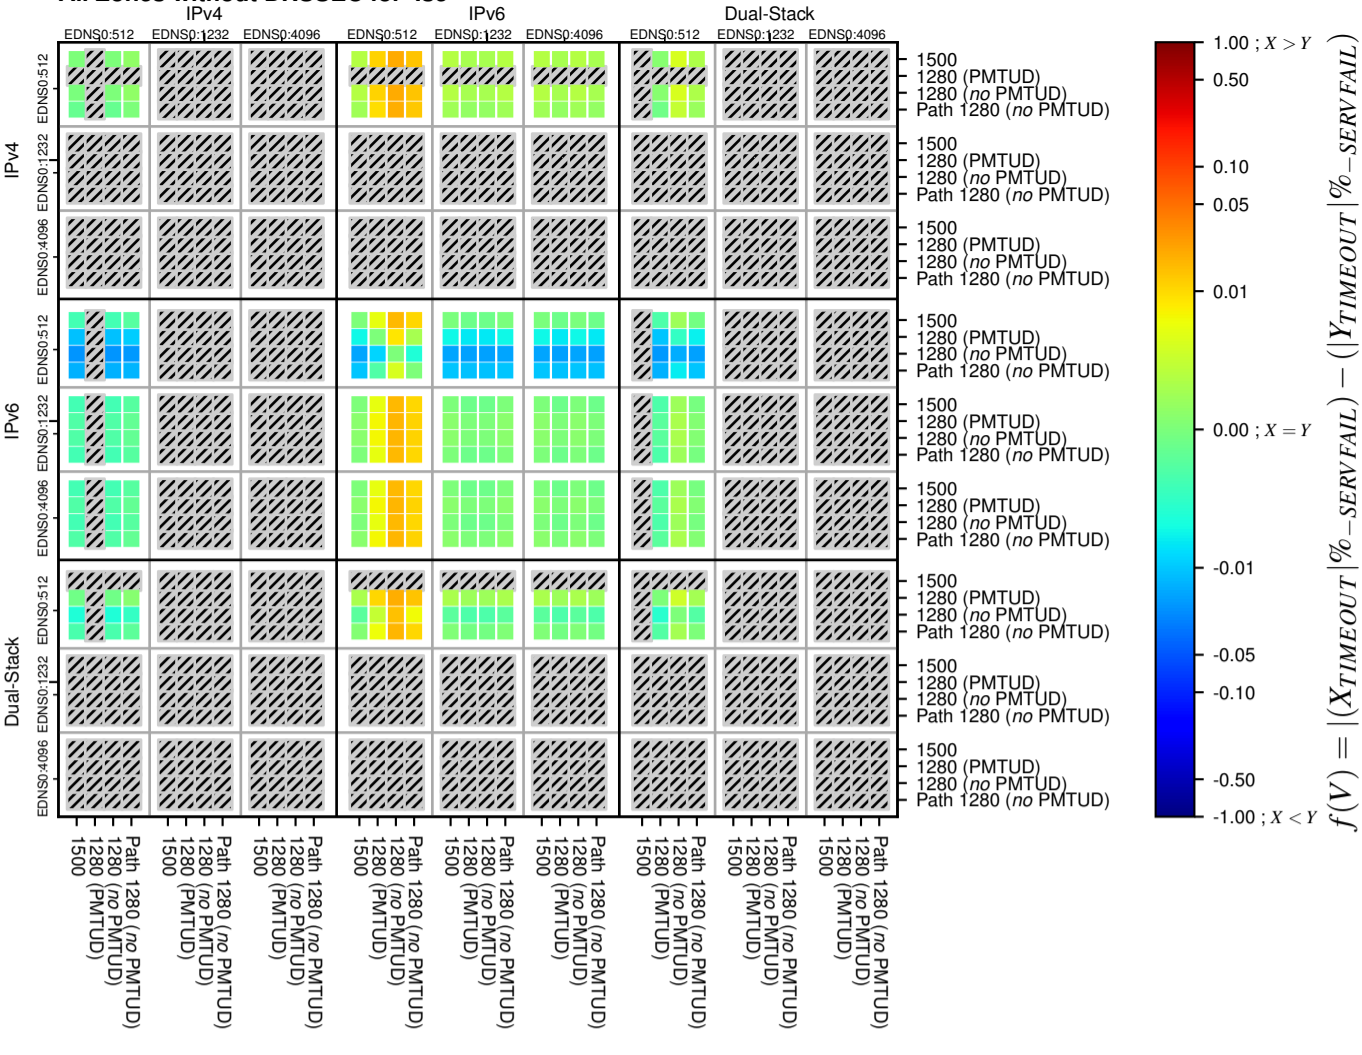

All Zones without DNSSEC for '.se'

All Zones with DNSSEC for '.se'

All Zones for '.se'