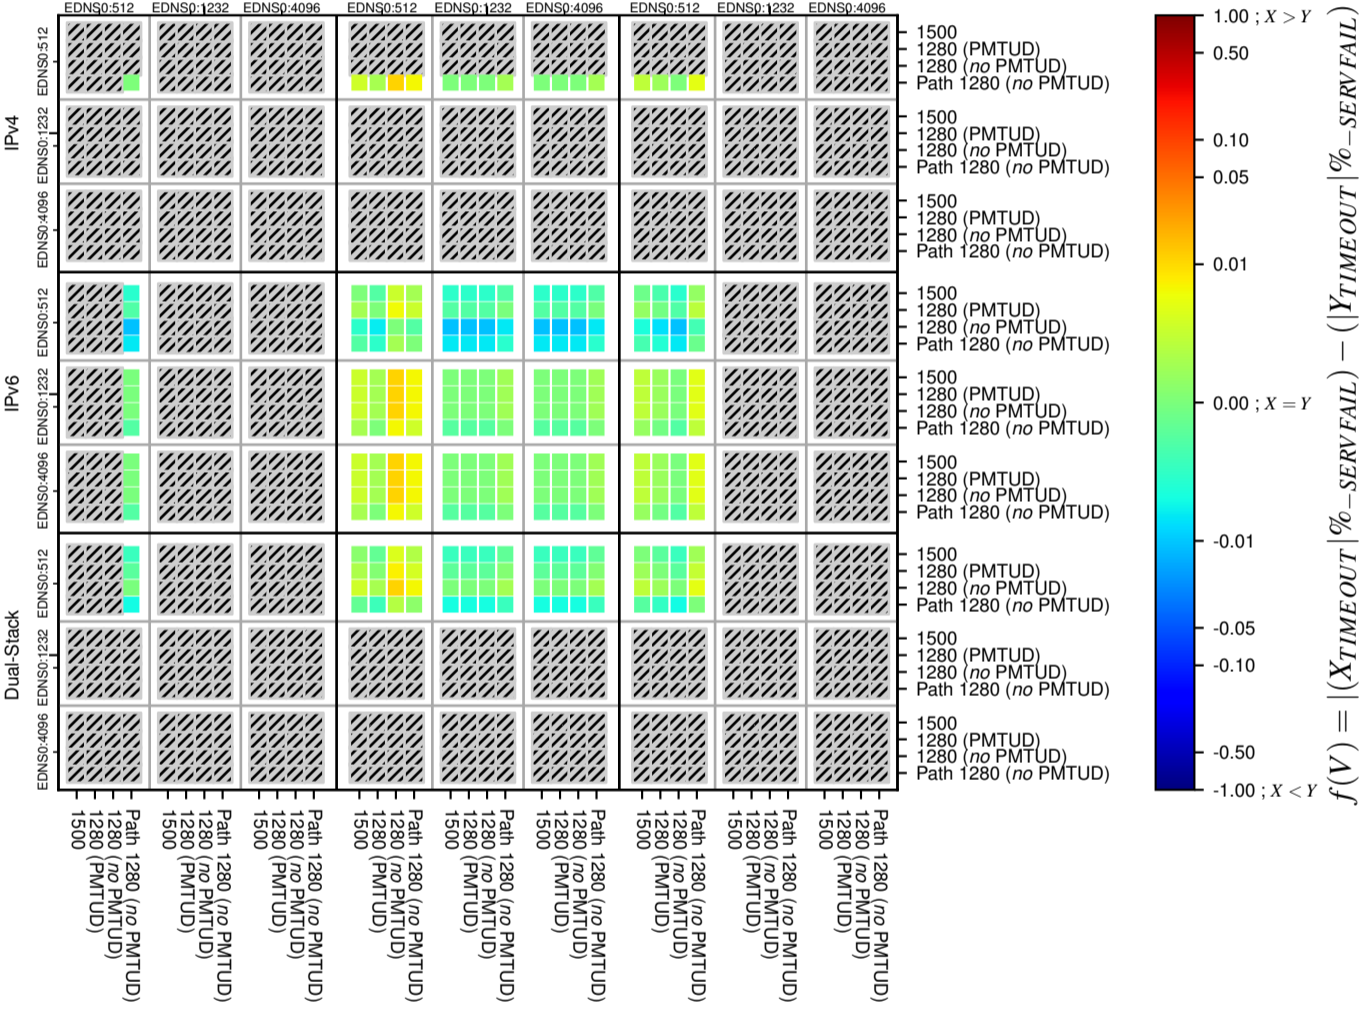

All Zones without DNSSEC for '.se'

All Zones with DNSSEC for '.se'

All Zones for '.se'