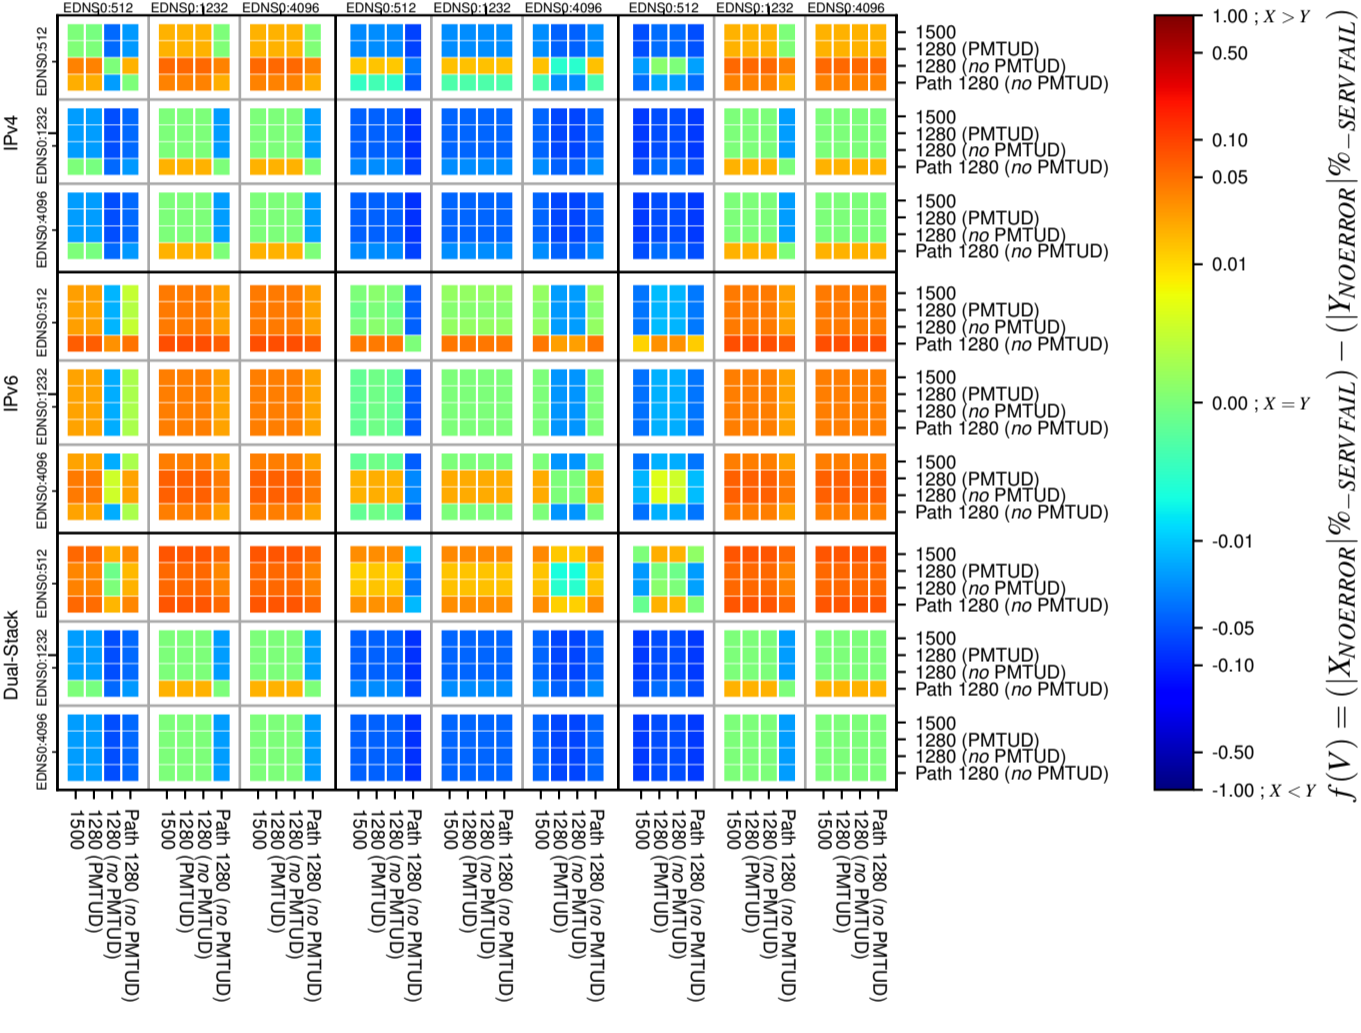

All Zones without DNSSEC for '.br'

All Zones with DNSSEC for '.br'

All Zones for '.br'

$$f(V) = (|X_{NOERROR}| \% - SERVFAIL) - (|Y_{NOERROR}| \% - SERVFAIL)$$

$$f(V) = (|X_{NOERROR}| \% - SERVFAIL) - (|Y_{NOERROR}| \% - SERVFAIL)$$

$$f(V) = (|X_{NOERROR}| \% - SERVFAIL) - (|Y_{NOERROR}| \% - SERVFAIL)$$