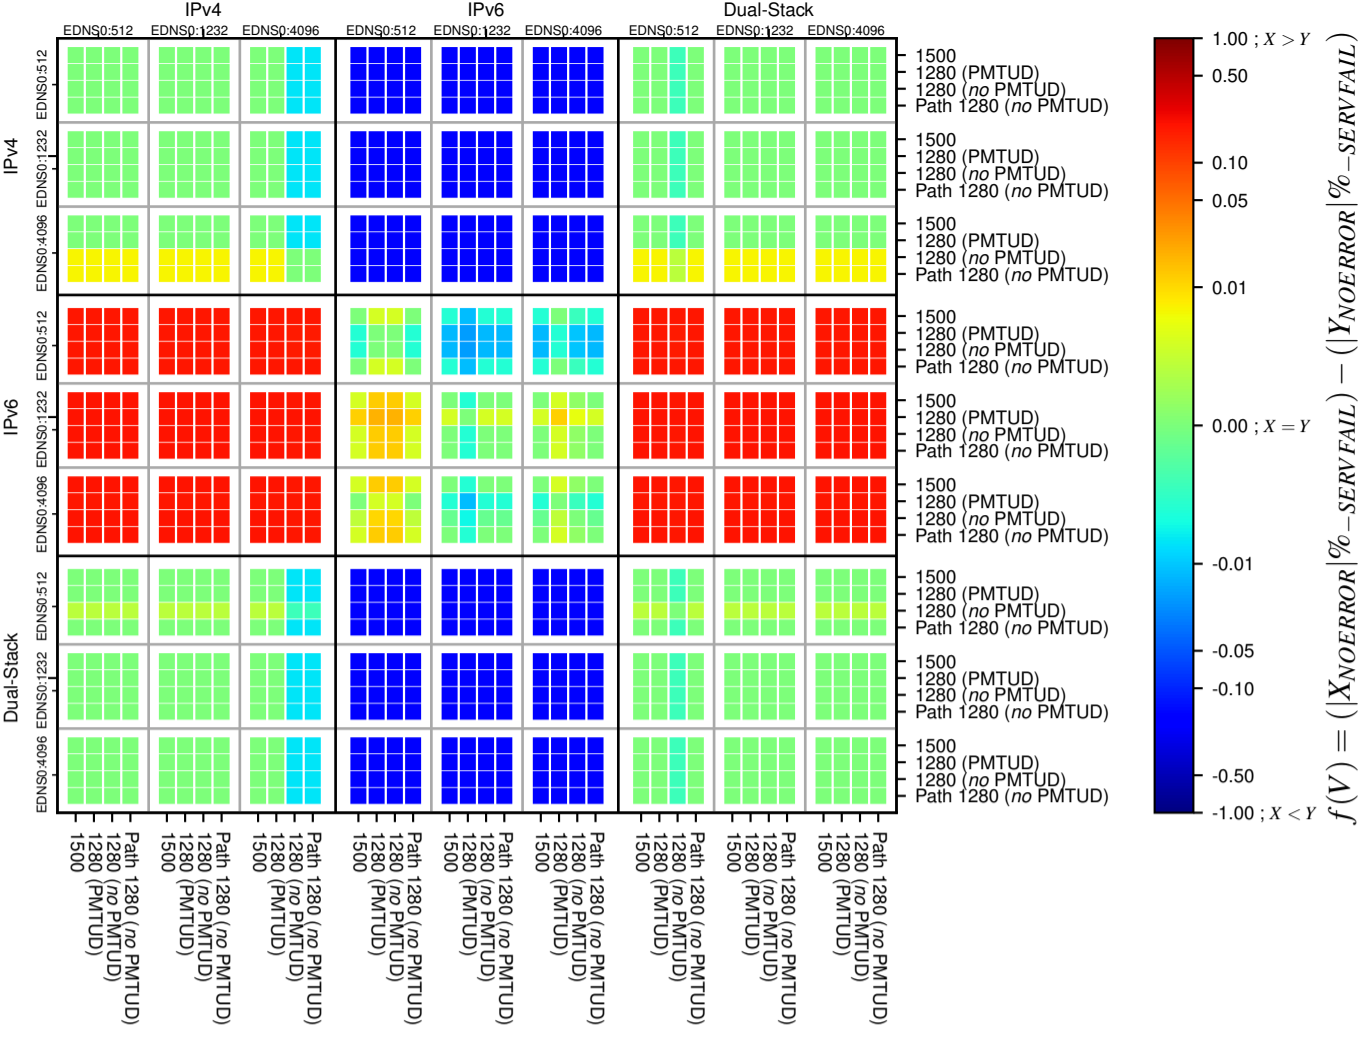

All Zones without DNSSEC for '.br'

All Zones with DNSSEC for '.br'

All Zones for '.br'

$$f(V) = (|X_{NOERROR}| \% - SERVFAIL) - (|Y_{NOERROR}| \% - SERVFAIL)$$

$$f(V) = (|X_{NOERROR}| \% - SERVFAIL) - (|Y_{NOERROR}| \% - SERVFAIL)$$

$$f(V) = (|X_{NOERROR}| \% - SERVFAIL) - (|Y_{NOERROR}| \% - SERVFAIL)$$