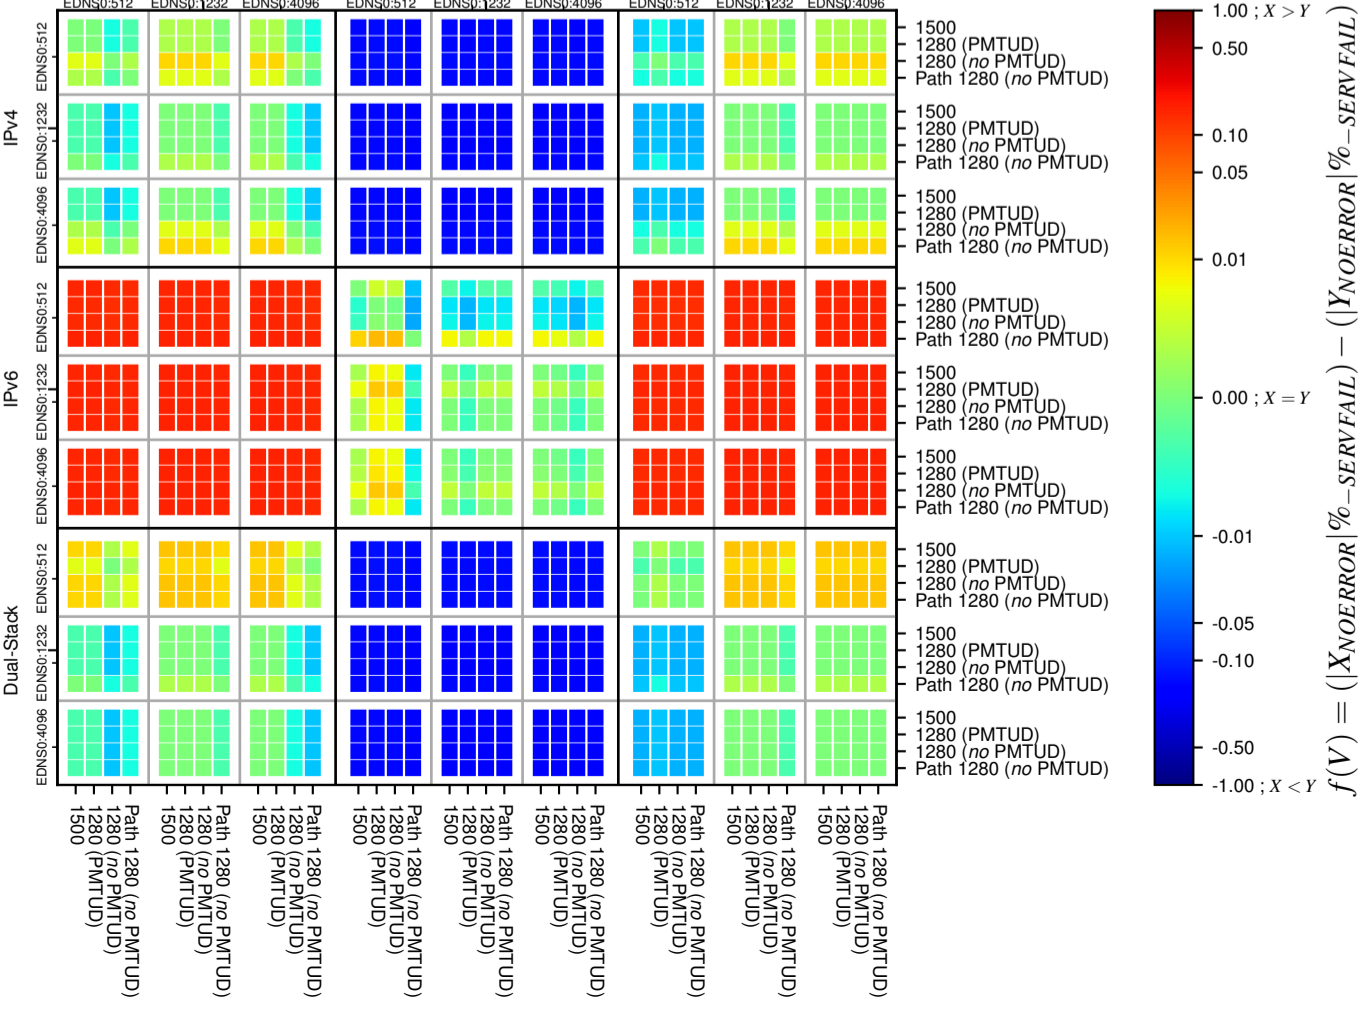

All Zones without DNSSEC for '.br'

All Zones with DNSSEC for '.br'

All Zones for '.br'

$$f(V) = (|X_{NOERROR}| \% - SERVFAIL) - (|Y_{NOERROR}| \% - SERVFAIL)$$

$$f(V) = (|X_{NOERROR}| \% - SERVFAIL) - (|Y_{NOERROR}| \% - SERVFAIL)$$

$$f(V) = (|X_{NOERROR}| \% - SERVFAIL) - (|Y_{NOERROR}| \% - SERVFAIL)$$