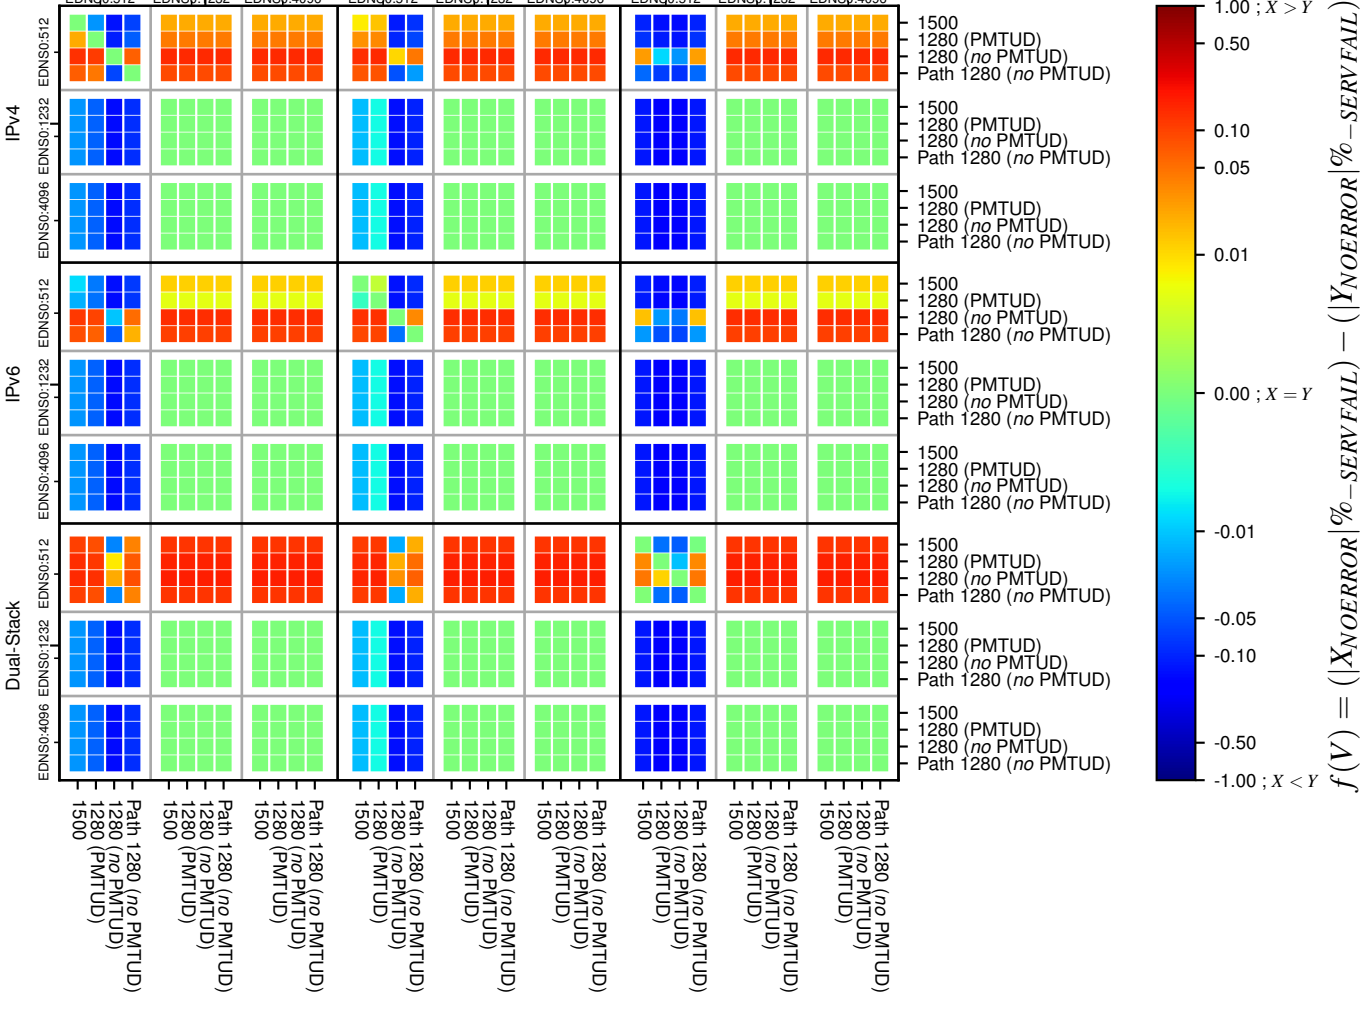

All Zones without DNSSEC for '.jp'

All Zones with DNSSEC for '.jp'

All Zones for '.jp'

$$f(V) = (|X_{NOERROR}| \% - SERVFAIL) - (|Y_{NOERROR}| \% - SERVFAIL)$$

$$f(V) = (|X_{NOERROR}| \% - SERVFAIL) - (|Y_{NOERROR}| \% - SERVFAIL)$$

$$f(V) = (|X_{NOERROR}| \% - SERVFAIL) - (|Y_{NOERROR}| \% - SERVFAIL)$$