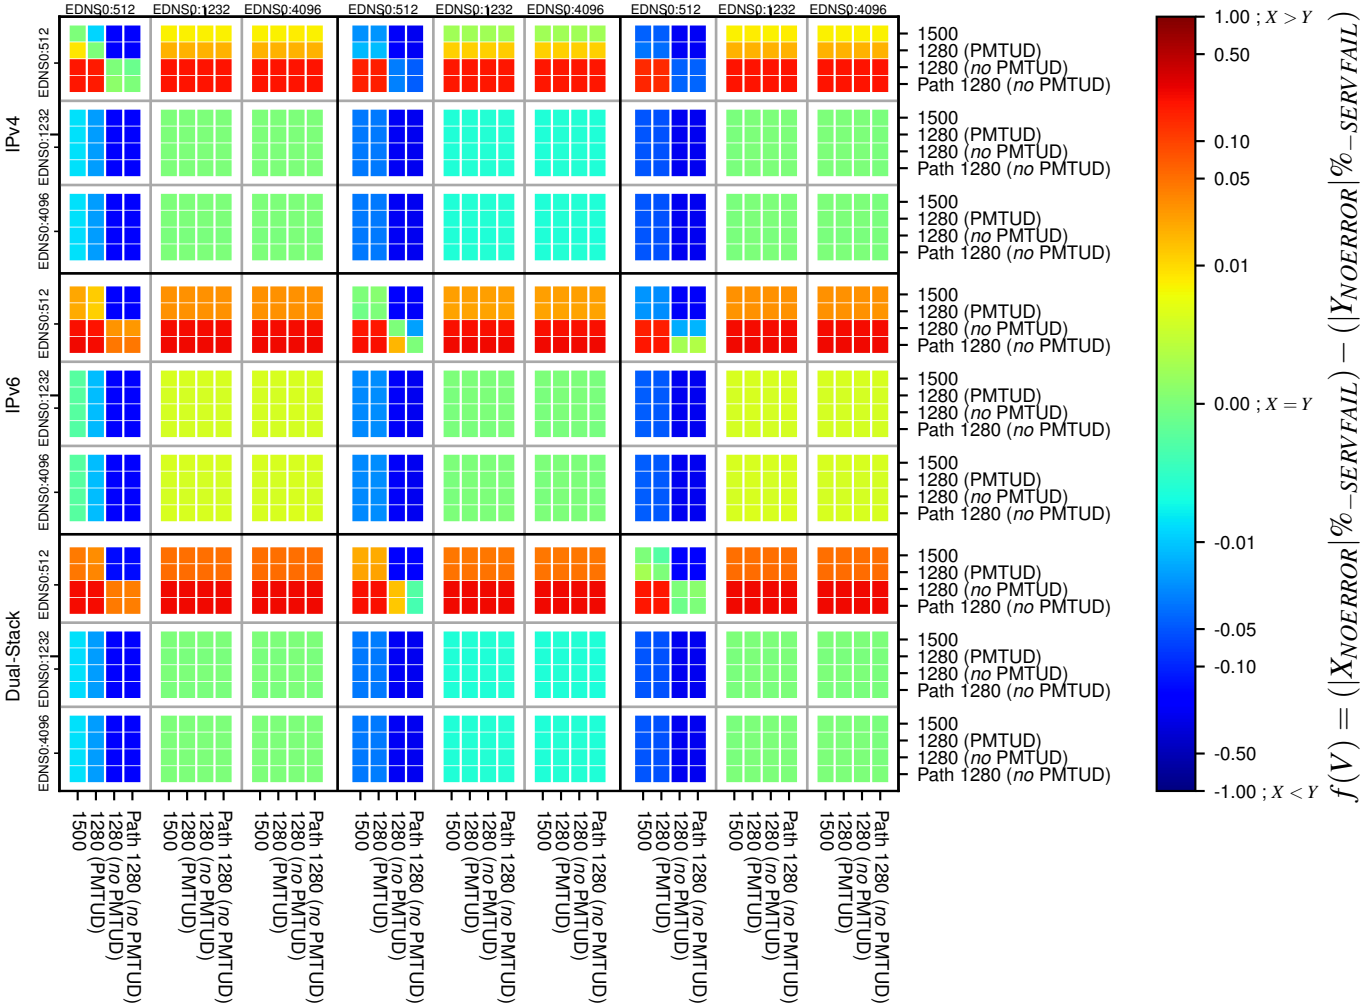

All Zones without DNSSEC for '.jp'

All Zones with DNSSEC for '.jp'

All Zones for '.jp'

$$f(V) = (|X_{NOERROR}| \% - SERVFAIL) - (|Y_{NOERROR}| \% - SERVFAIL)$$

$$f(V) = (|X_{NOERROR}| \% - SERVFAIL) - (|Y_{NOERROR}| \% - SERVFAIL)$$

$$f(V) = (|X_{NOERROR}| \% - SERVFAIL) - (|Y_{NOERROR}| \% - SERVFAIL)$$