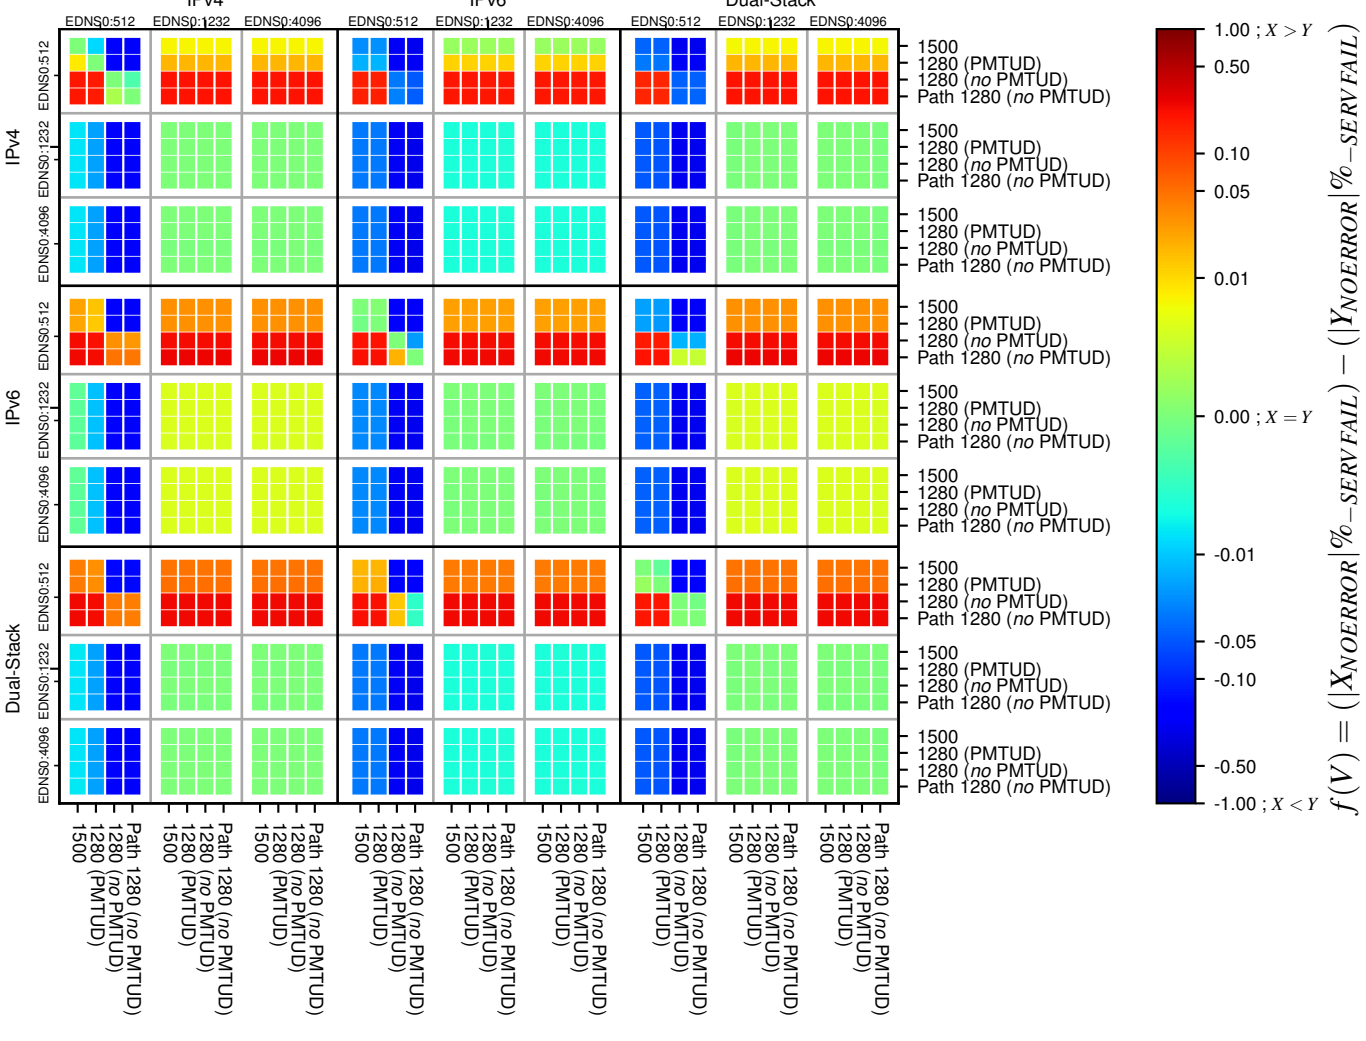

All Zones without DNSSEC for '.jp'

All Zones with DNSSEC for '.jp'

All Zones for '.jp'

$$f(V) = (|X_{NOERROR}| \% - SERVFAIL) - (|Y_{NOERROR}| \% - SERVFAIL)$$

$$f(V) = (|X_{NOERROR}| \% - SERVFAIL) - (|Y_{NOERROR}| \% - SERVFAIL)$$

$$f(V) = (|X_{NOERROR}| \% - SERVFAIL) - (|Y_{NOERROR}| \% - SERVFAIL)$$