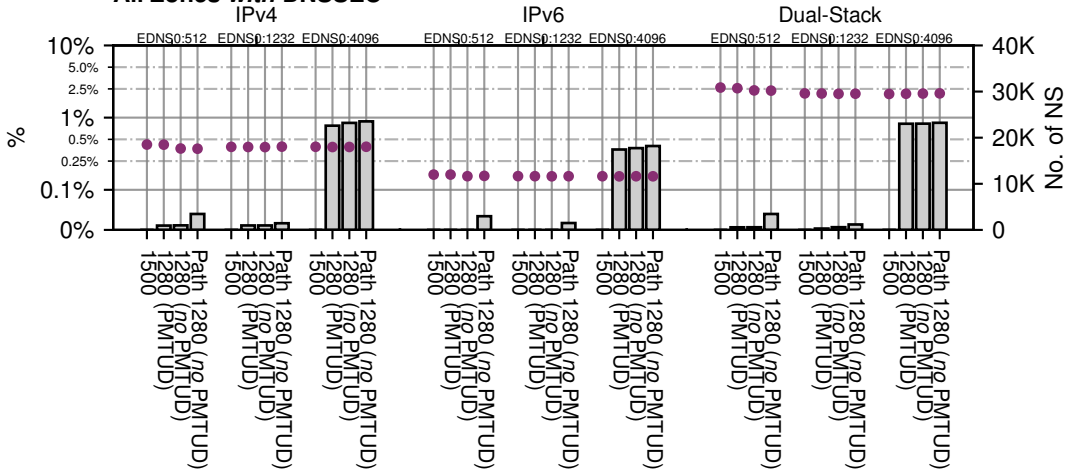

UDP packet too big

All Zones with DNSSEC