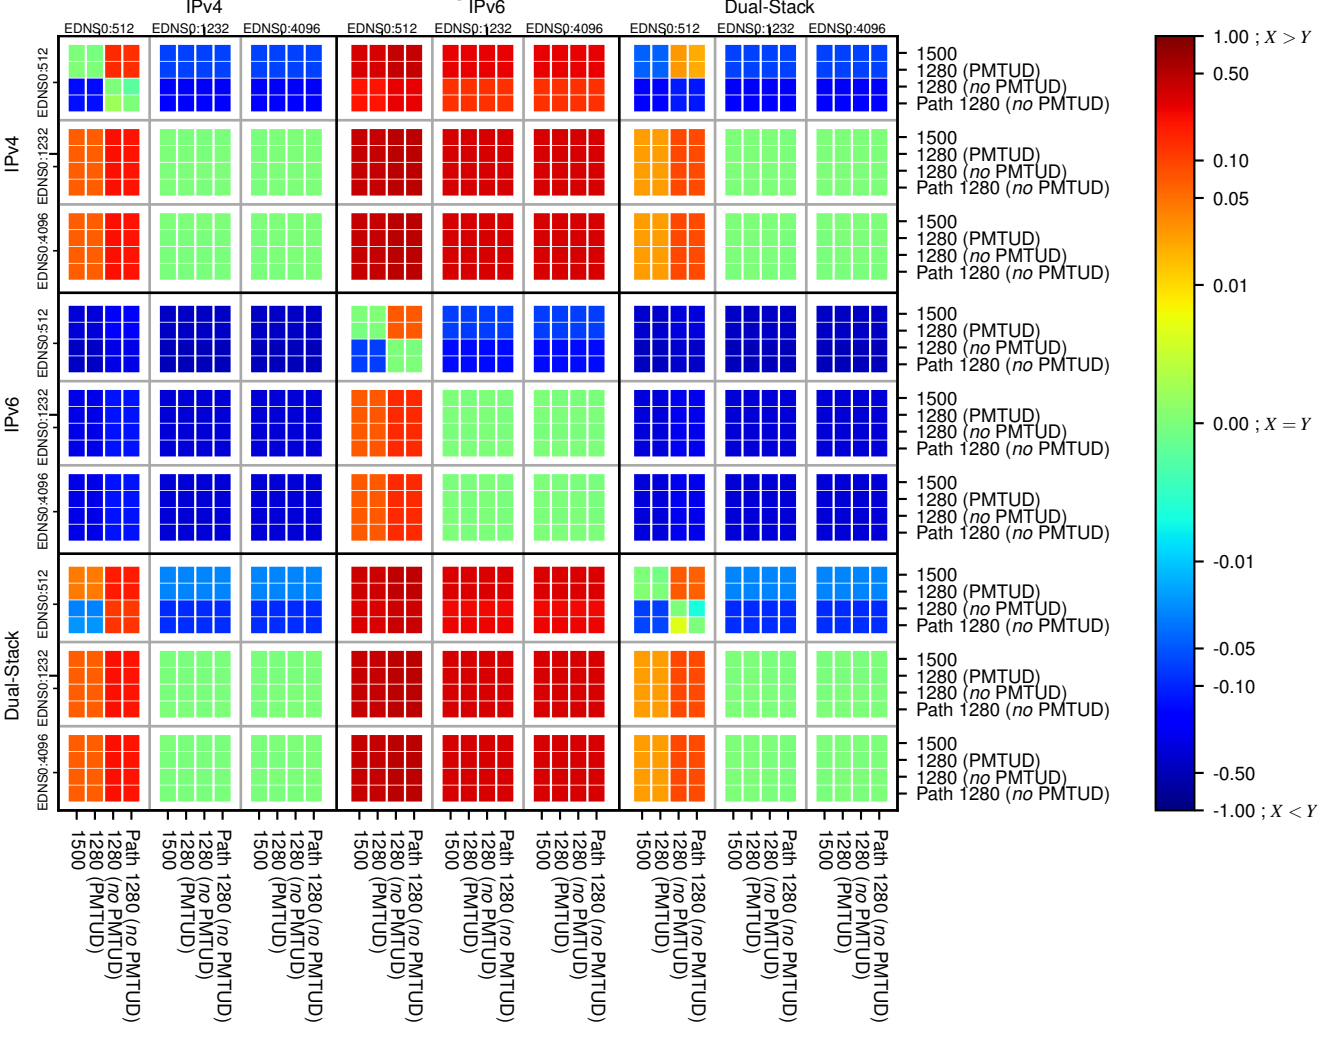

All Zones without DNSSEC for '.all.psl.domains'

All Zones with DNSSEC for '.all.psl.domains'

All Zones for '.all.psl.domains'

$$f(V) = |X_{SERVFAIL}| \% - |Y_{SERVFAIL}| \%$$

$$f(V) = |X_{SERVFAIL}| \% - |Y_{SERVFAIL}| \%$$

$$f(V) = |X_{SERVFAIL}| \% - |Y_{SERVFAIL}| \%$$