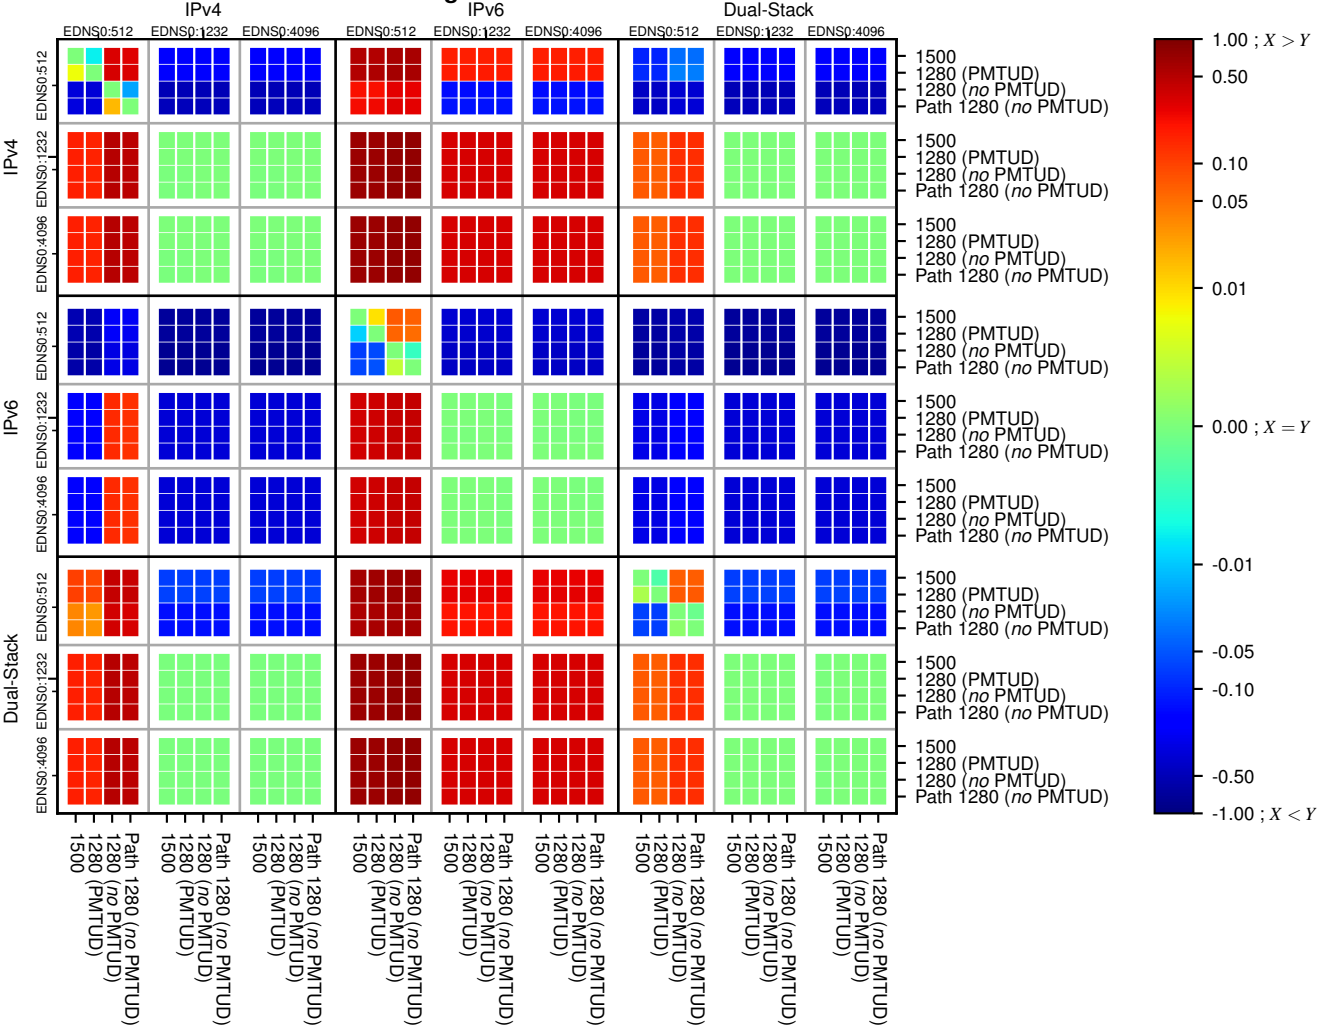

### All Zones without DNSSEC for '.org'

### All Zones for '.org'

$$f(V) = |X_{SERVFAIL}|\% - |Y_{SERVFAIL}|\%$$

$$f(V) = |X_{SERVFAIL}|\% - |Y_{SERVFAIL}|\%$$

$$f(V) = |X_{SERVFAIL}|\% - |Y_{SERVFAIL}|\%$$