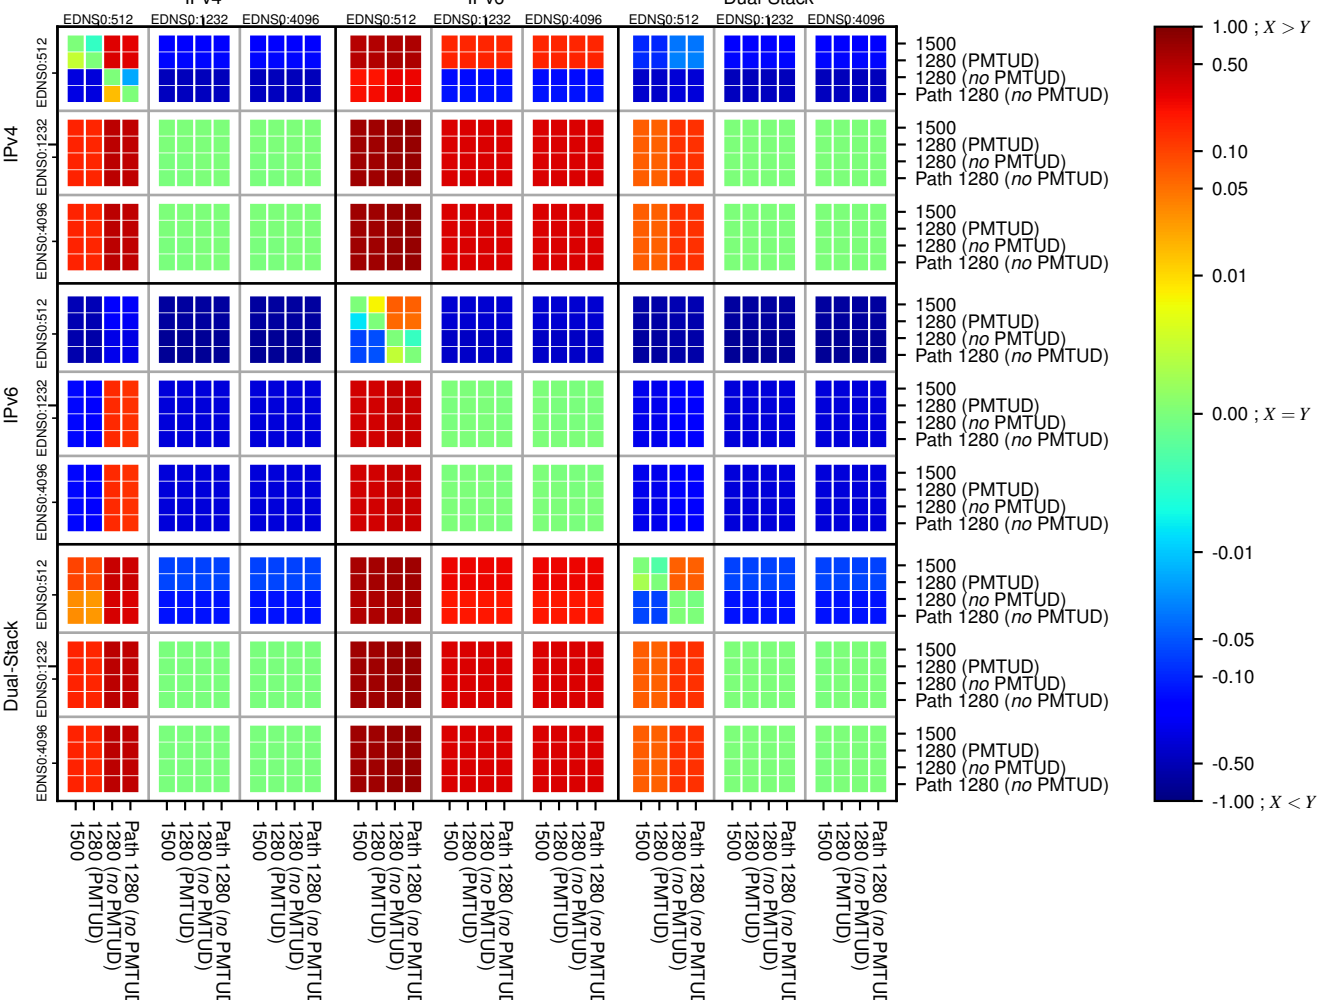

### All Zones without DNSSEC for '.org'

### All Zones for '.org'

$$f(V) = |X_{SERVFAIL}|\% - |Y_{SERVFAIL}|\%$$

$$f(V) = |X_{SERVFAIL}|\% - |Y_{SERVFAIL}|\%$$

$$f(V) = |X_{SERVFAIL}|\% - |Y_{SERVFAIL}|\%$$