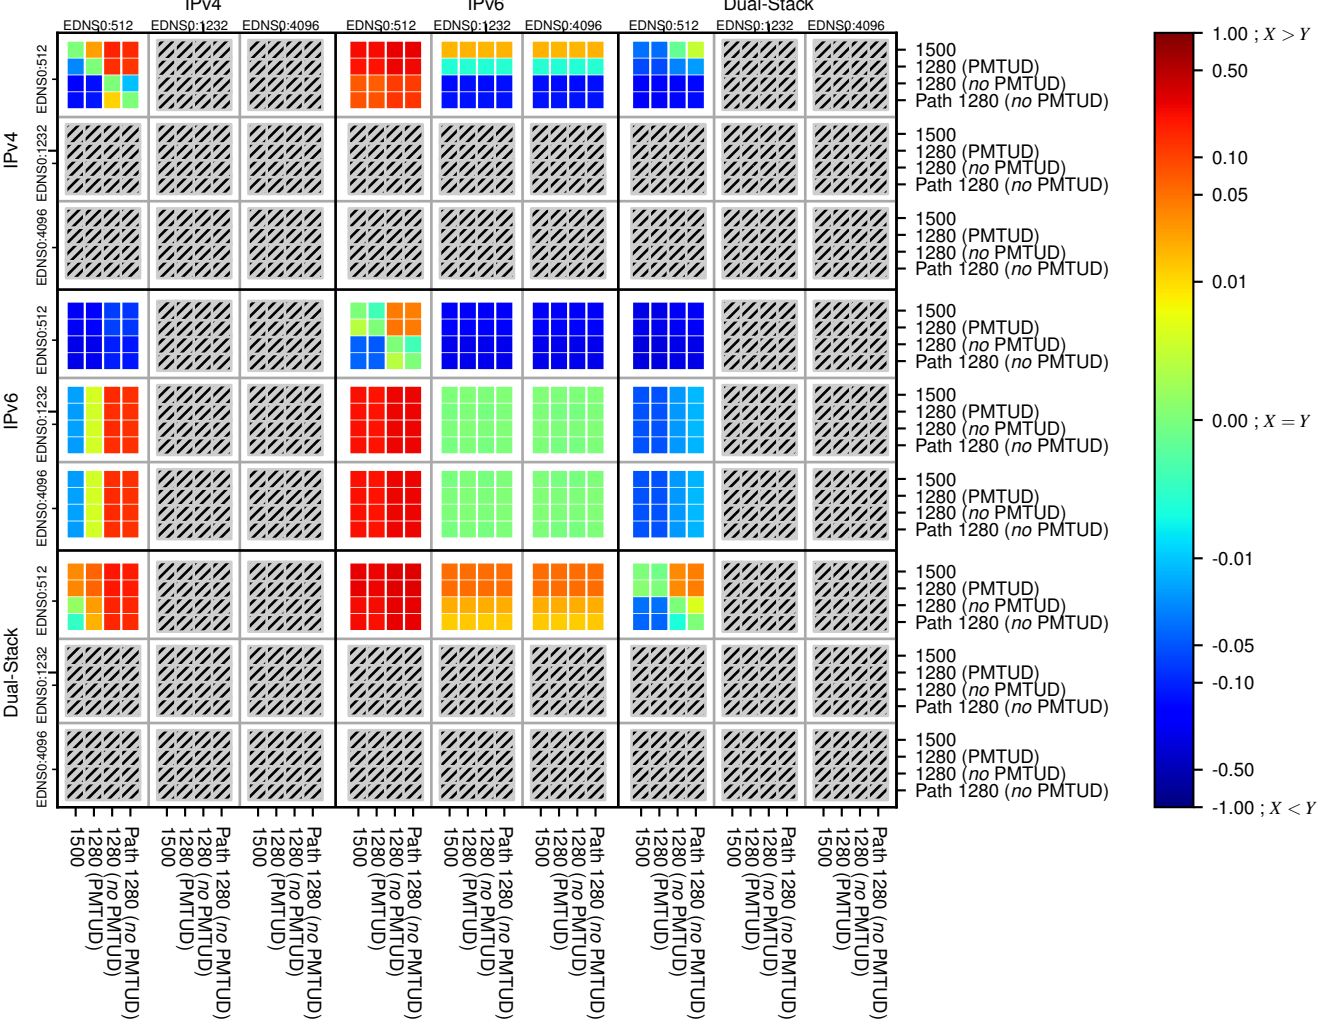

### All Zones for '.org'

$$f(V) = |X_{SERVFAIL}|\% - |Y_{SERVFAIL}|\%$$

$$f(V) = |X_{SERVFAIL}|\% - |Y_{SERVFAIL}|\%$$

$$f(V) = |X_{SERVFAIL}|\% - |Y_{SERVFAIL}|\%$$