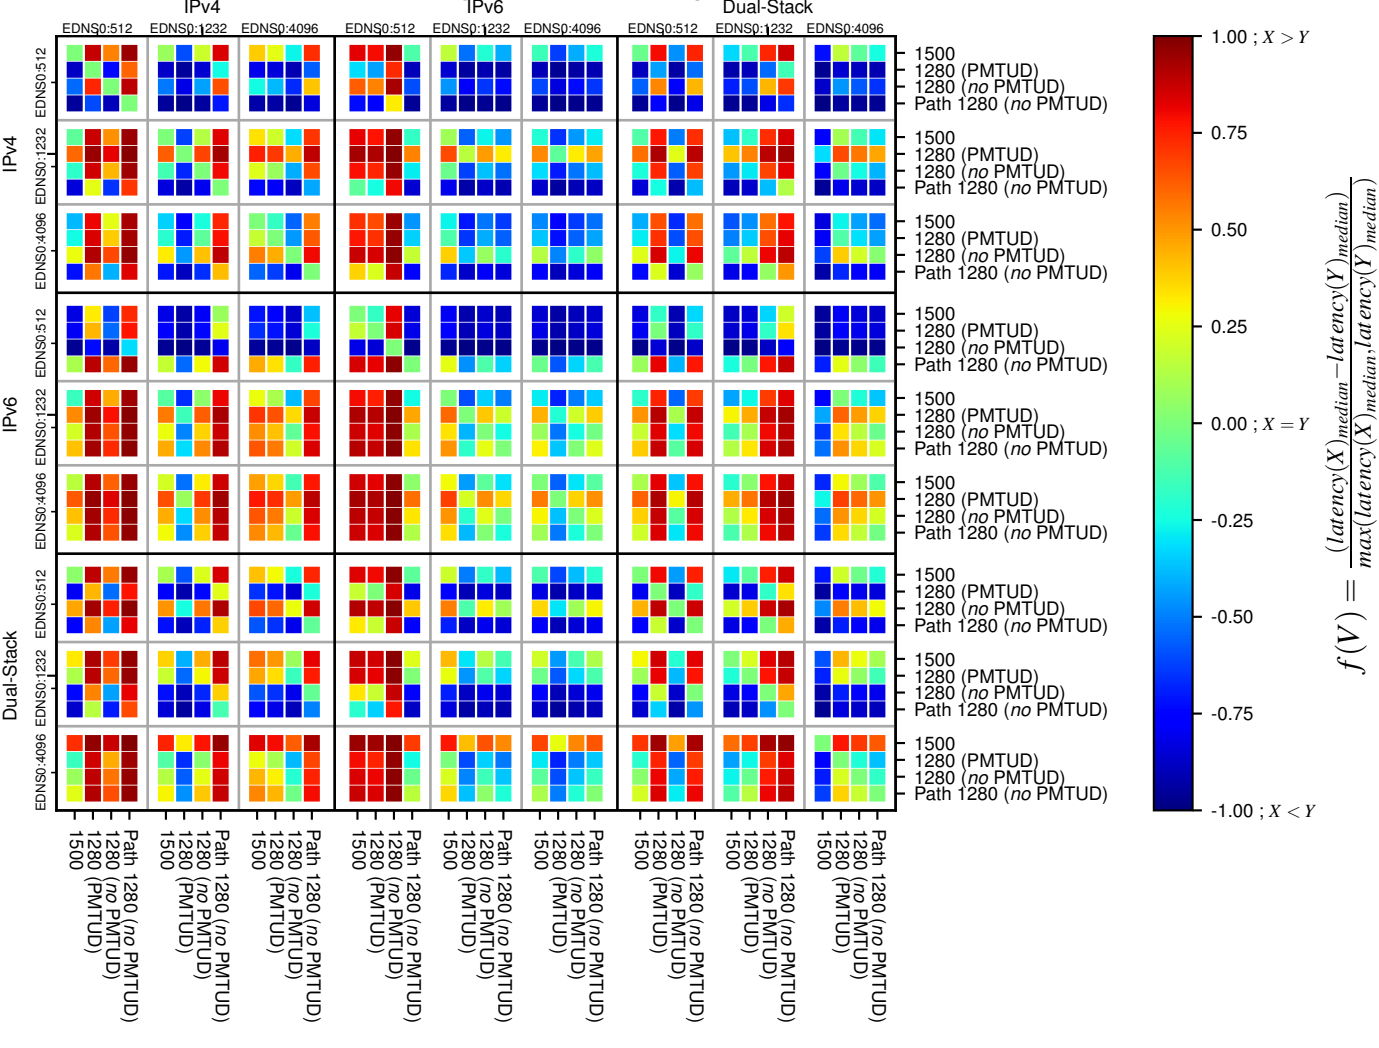

### All Zones without DNSSEC returning NOERROR for 'all\_psi\_domains'

### All Zones with DNSSEC returning NOERROR for 'all\_psi\_domains'