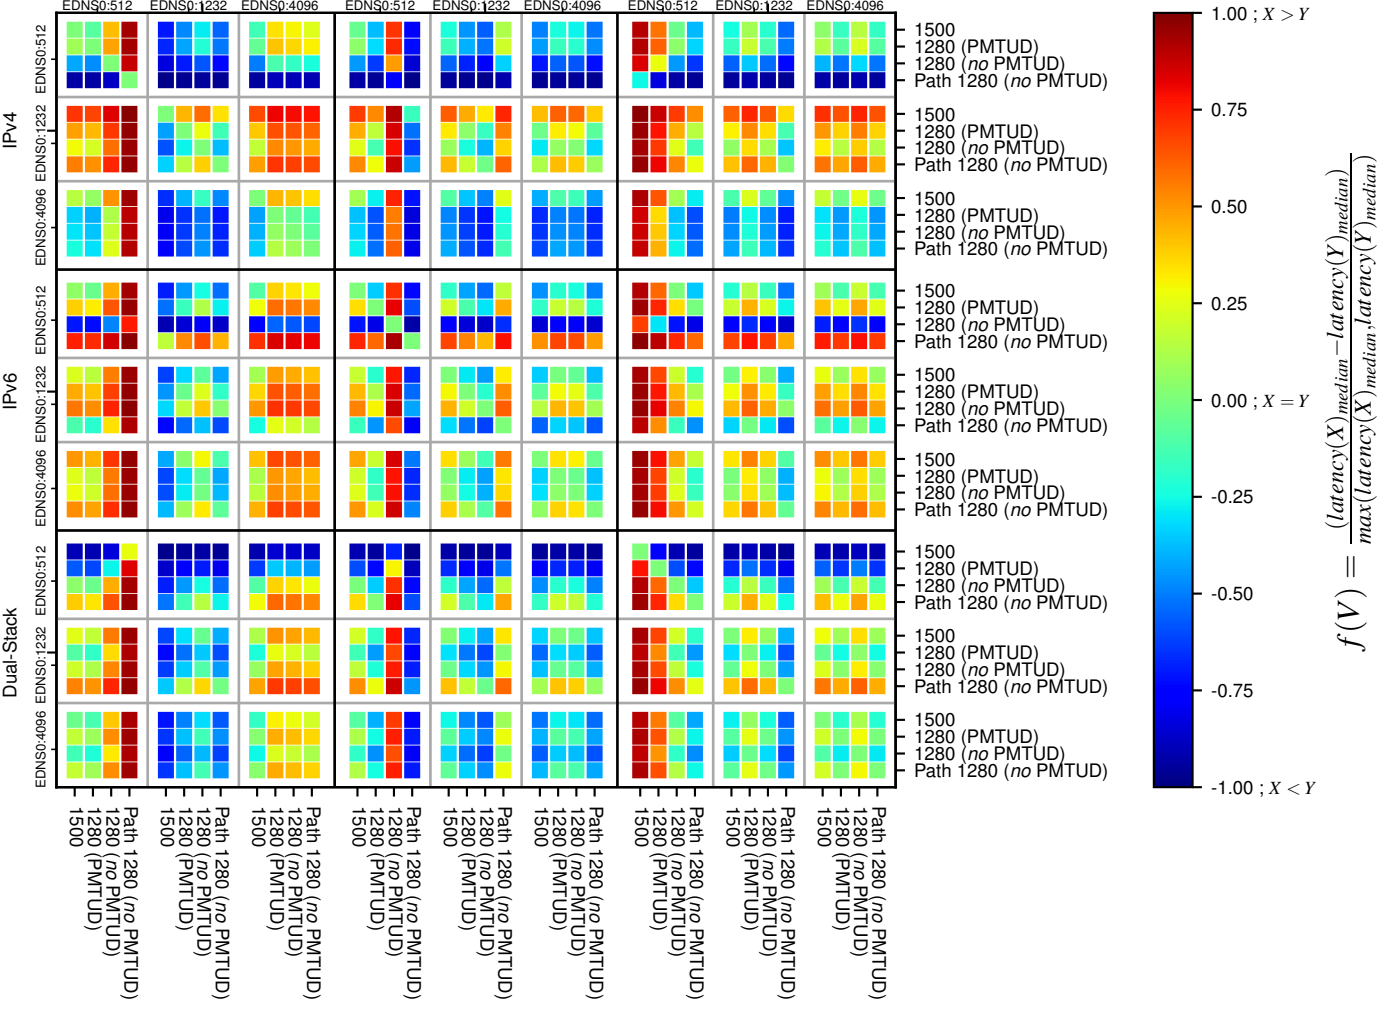

### All Zones without DNSSEC returning NOERROR for 'all\_psi\_domains'

### All Zones with DNSSEC returning NOERROR for 'all\_psi\_domains'