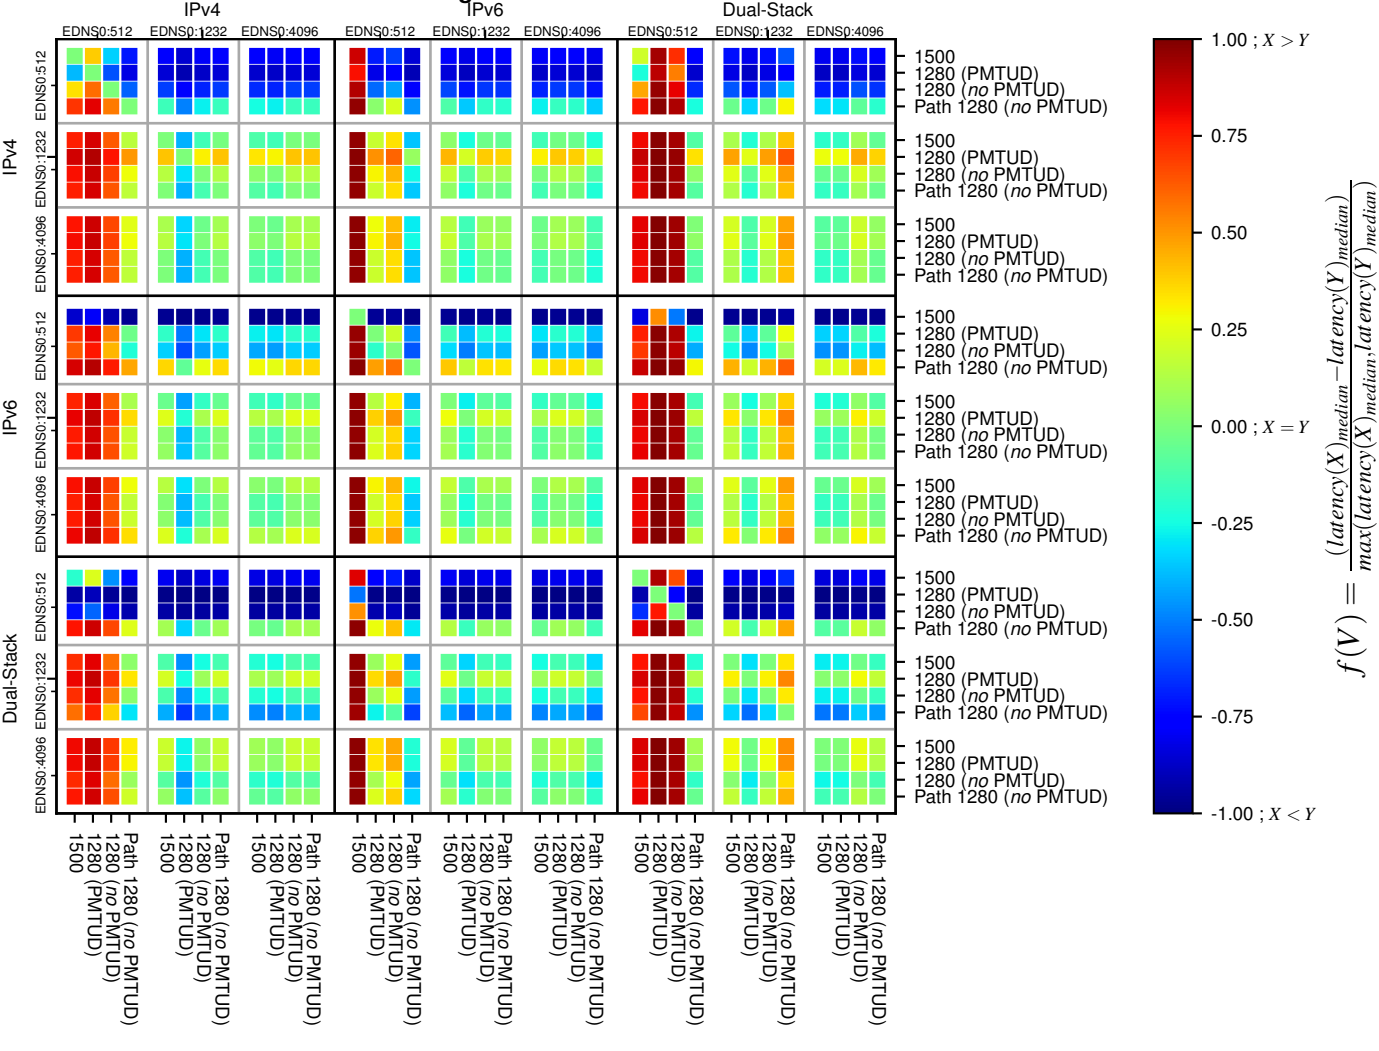

### All Zones without DNSSEC returning NOERROR for '.de'