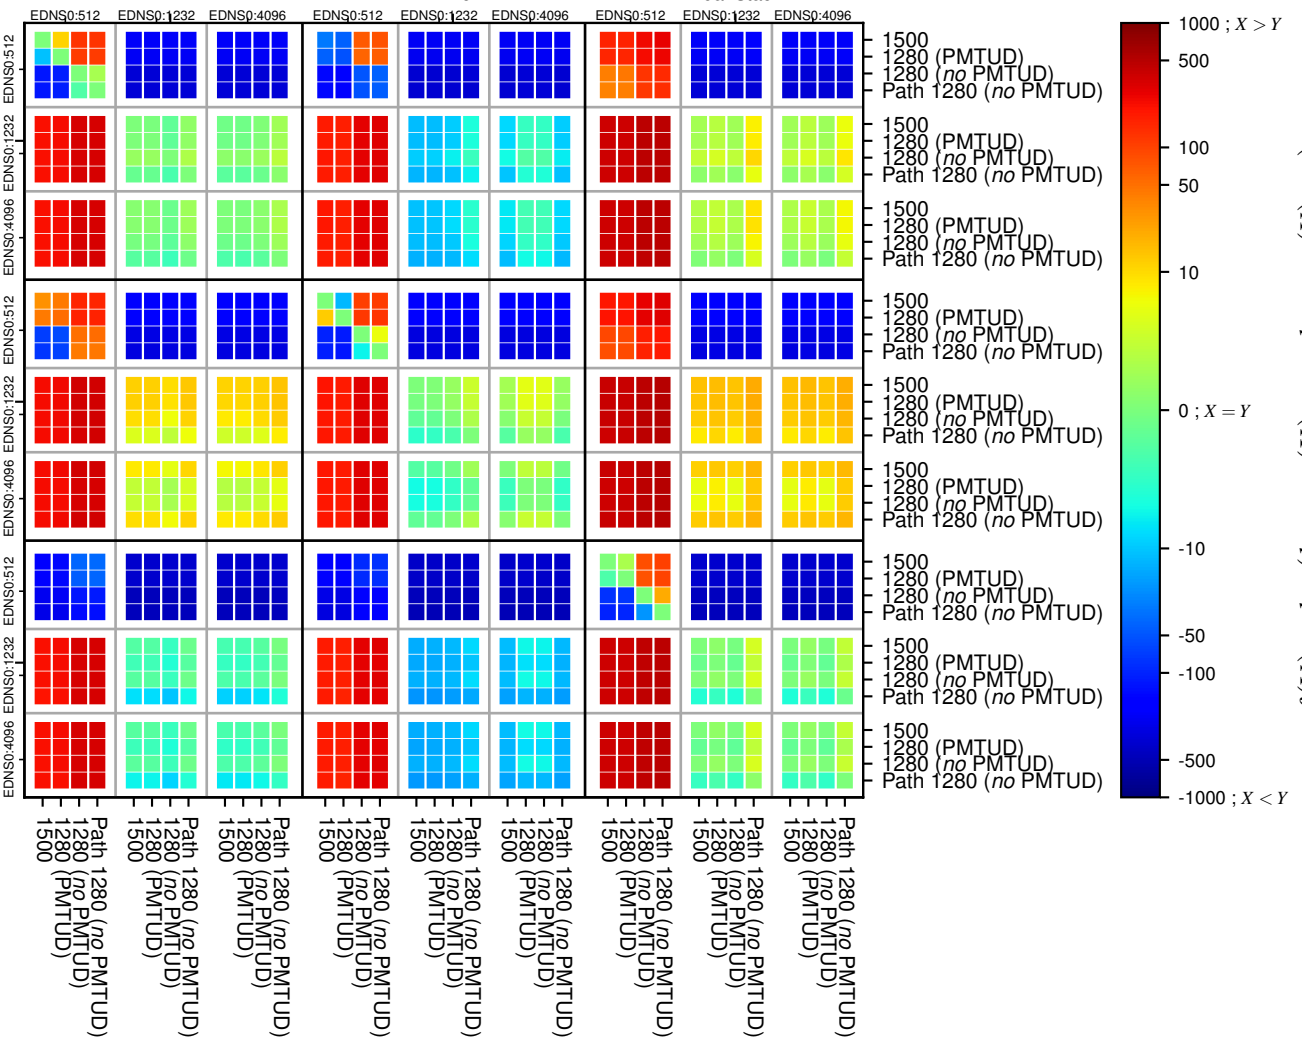

All Zones without DNSSEC returning NOERROR for '.all_psl_domains'

All Zones with DNSSEC returning NOERROR for '.all_psl_domains'

All Zones returning NOERROR for '.all_psl_domains'