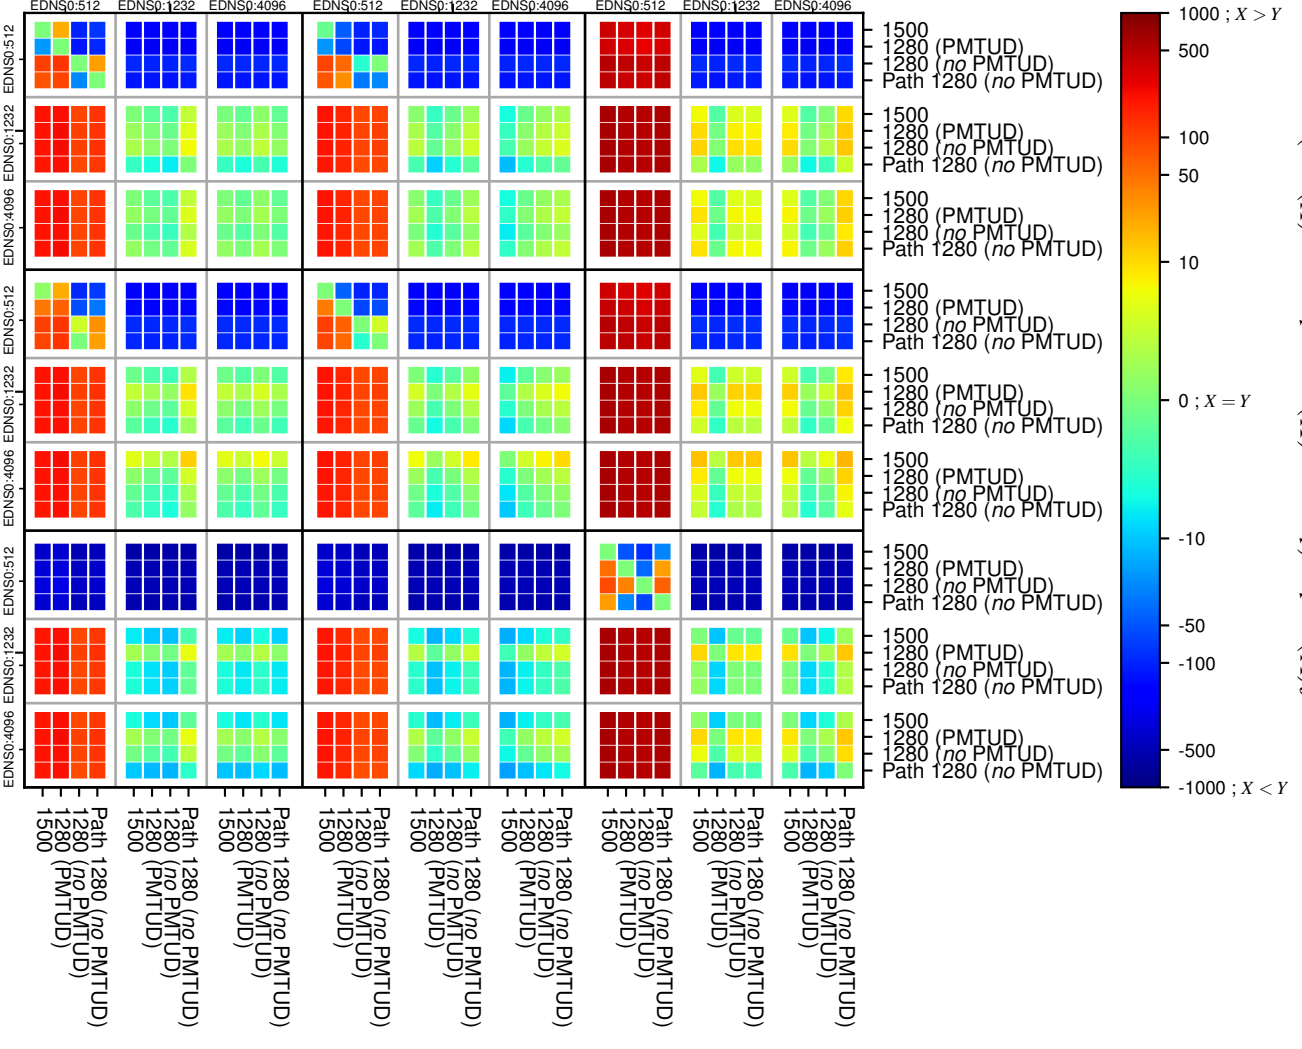

All Zones without DNSSEC returning NOERROR for '.de'

All Zones with DNSSEC returning NOERROR for '.de'

All Zones returning NOERROR for '.de'