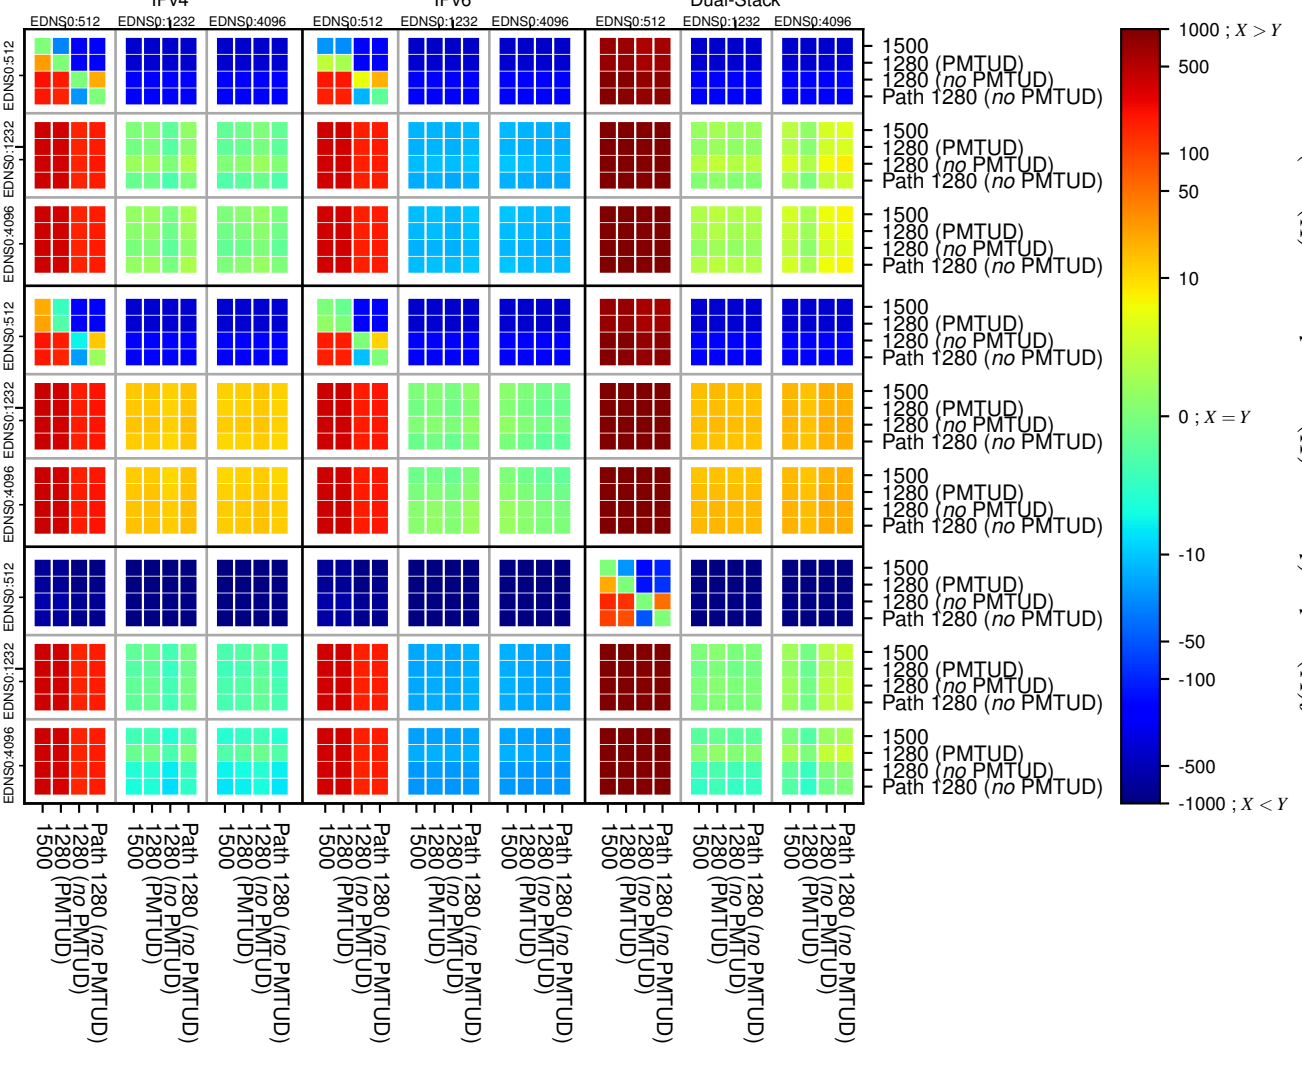

All Zones without DNSSEC returning NOERROR for '.de'

All Zones with DNSSEC returning NOERROR for '.de'

All Zones returning NOERROR for '.de'