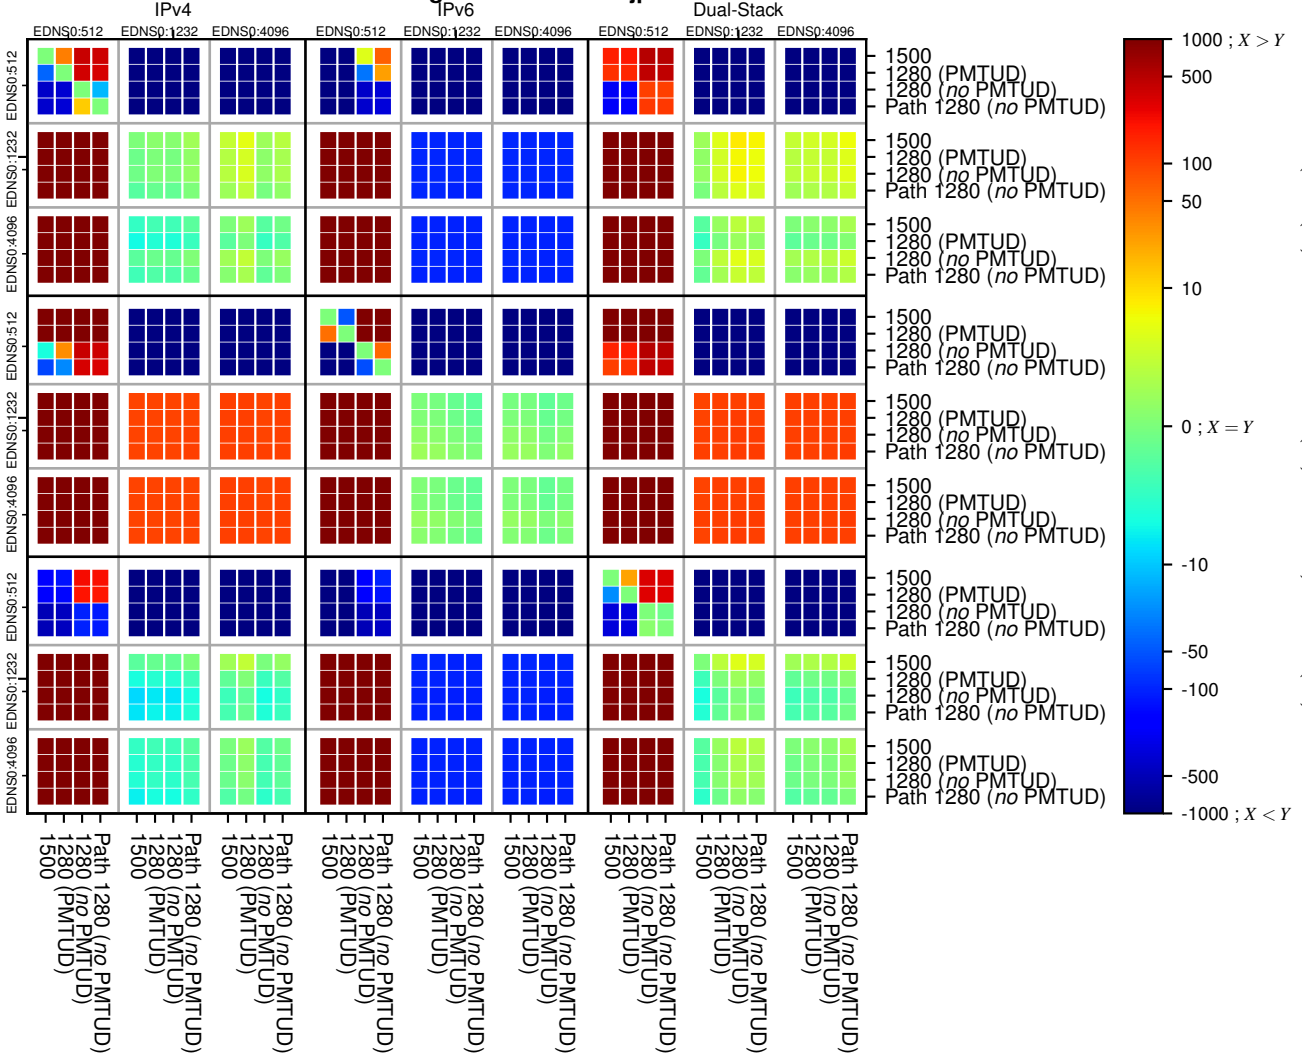

### All Zones without DNSSEC returning NOERROR for '.jp'

### All Zones with DNSSEC returning NOERROR for '.jp'