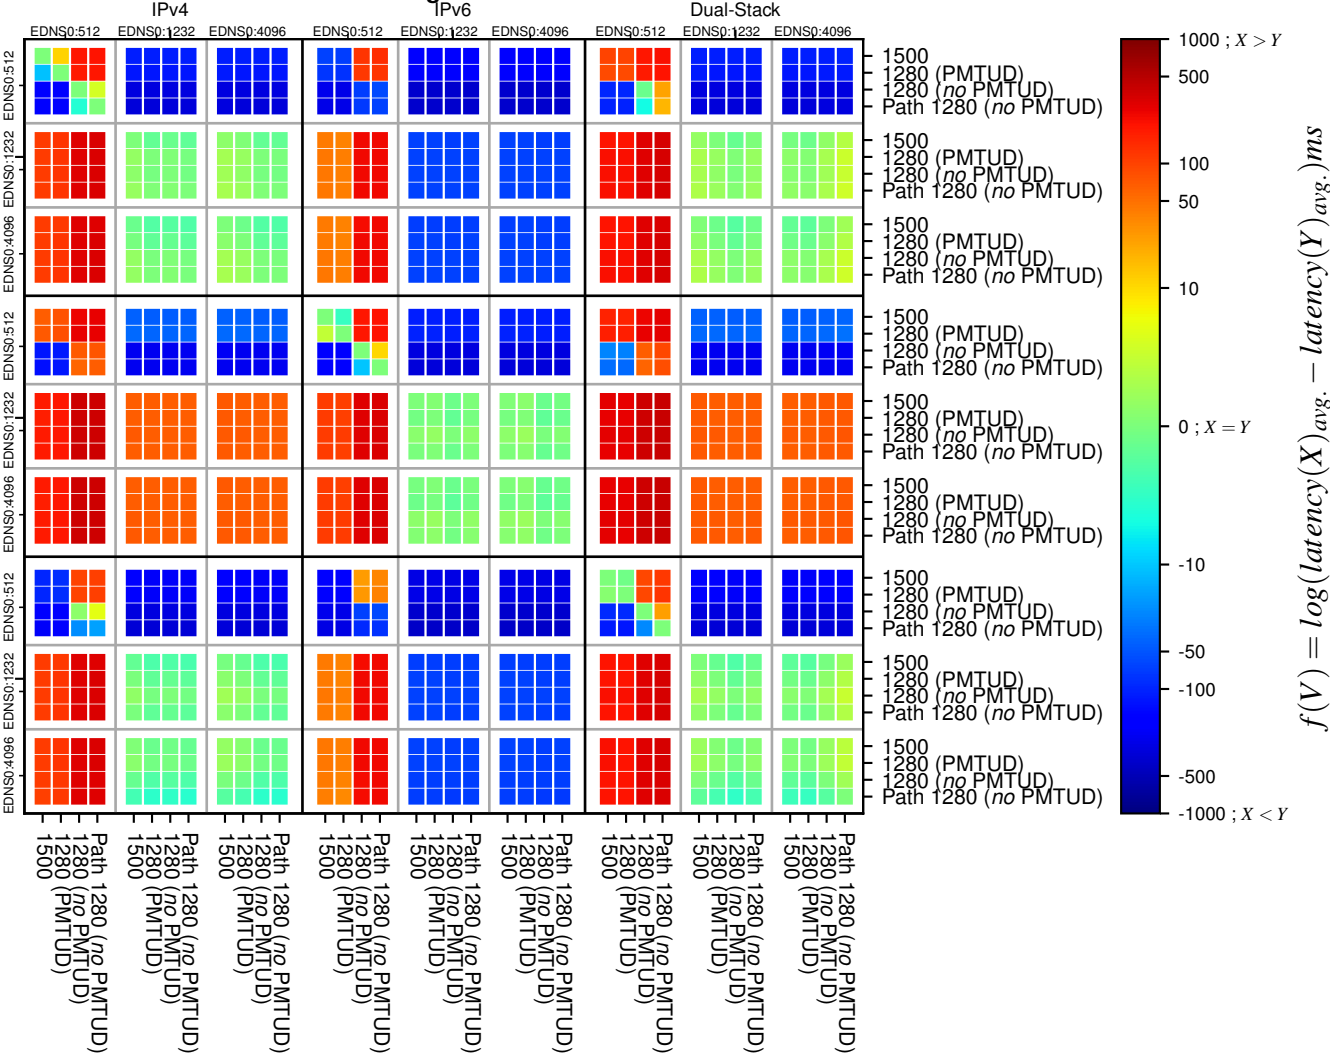

All Zones without DNSSEC returning NOERROR for '.net'

All Zones with DNSSEC returning NOERROR for '.net'

All Zones returning NOERROR for '.net'