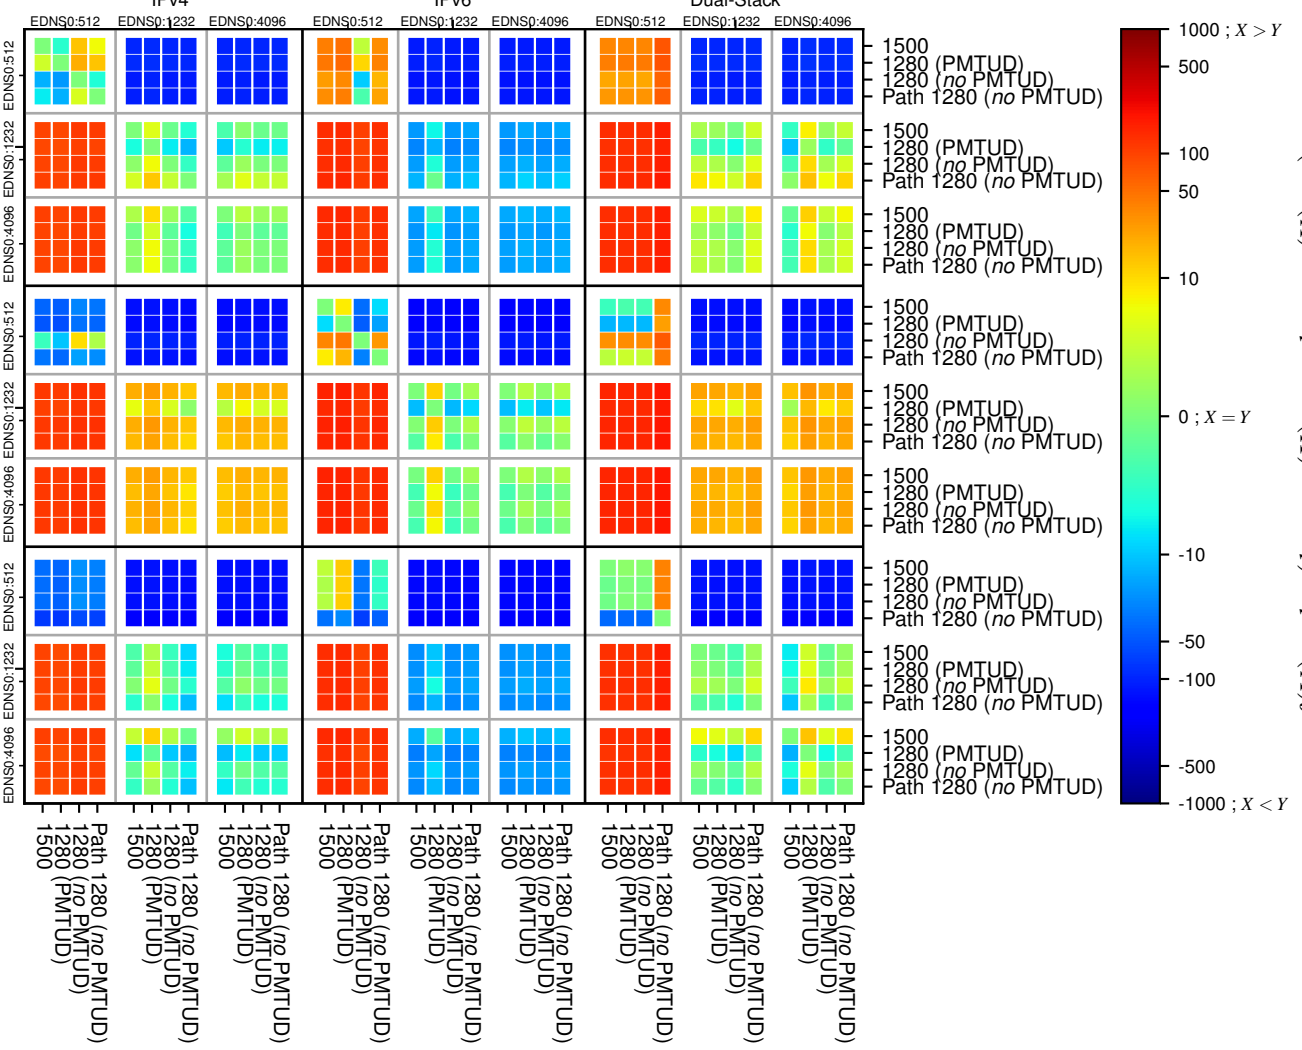

### All Zones without DNSSEC returning NOERROR for '.se'