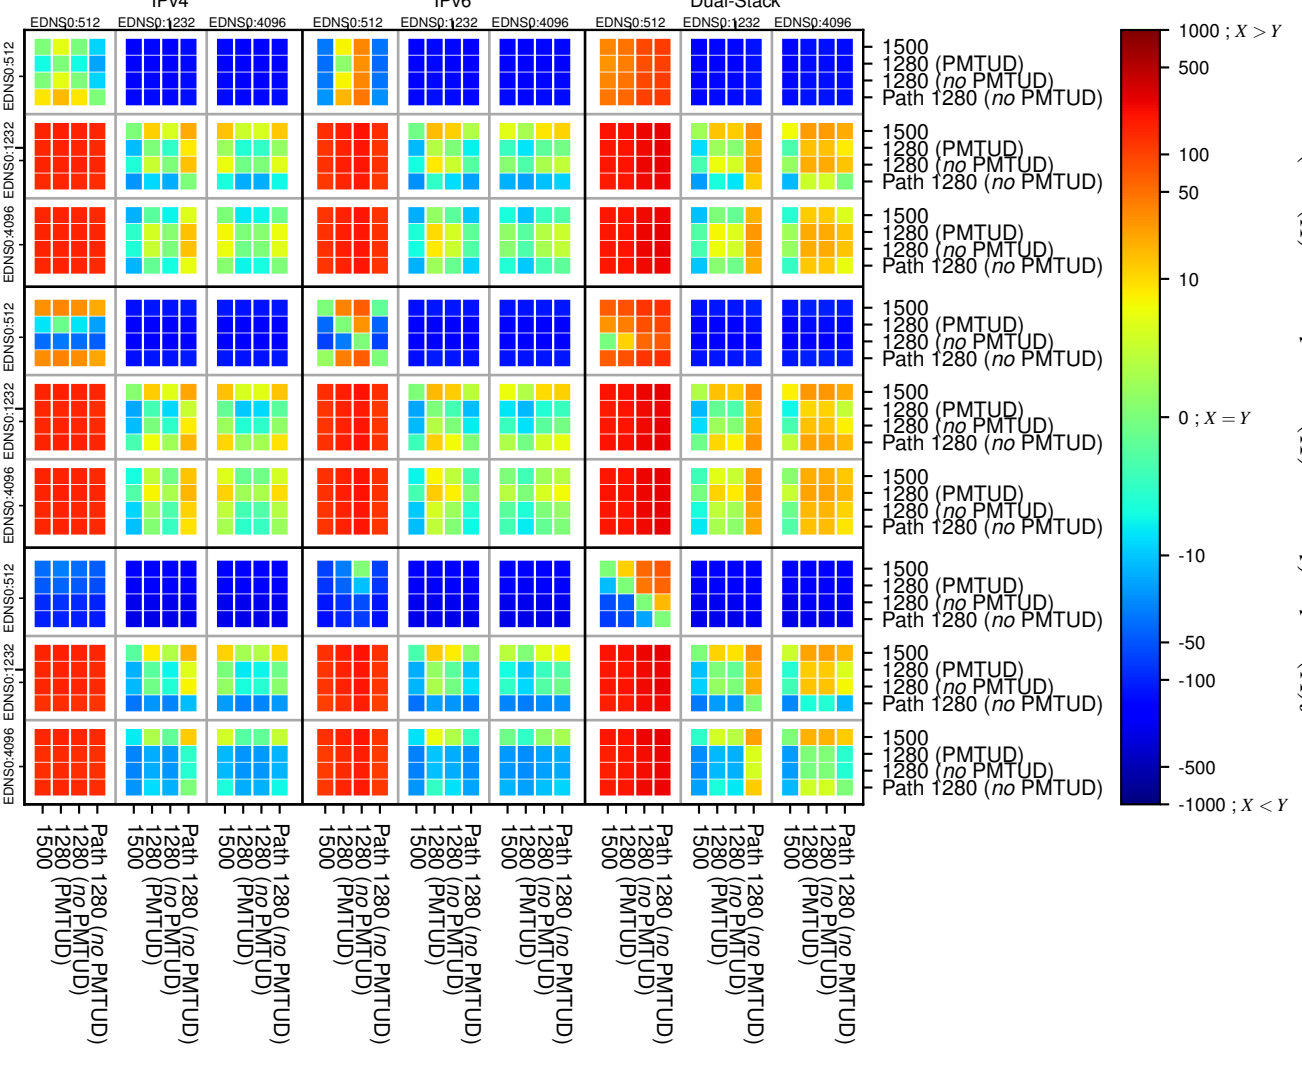

All Zones with DNSSEC returning NOERROR for '.se'